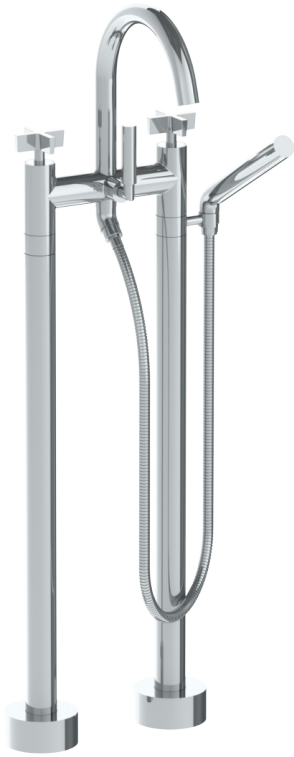

WATERMARK

BROOKLYN, NEW YORK

Blue 37-8.3-BL3 Floor Standing Gooseneck Bath Set with Slim Hand Shower

- 3/4"-14 NPT Male Floor Connection
- 1/4 Turn Ceramic Cartridge
- All Solid Brass Construction
- Professional Installation Required

Available in all finishes shown on the [Watermark Designs website](#)

Meets the applicable requirements of ASME A112.18.1/CSA B125.1, entitled "Plumbing Supply Fittings".

Watermark Designs reserves the right to make revisions without notice to product specifications. All product dimensions are nominal.