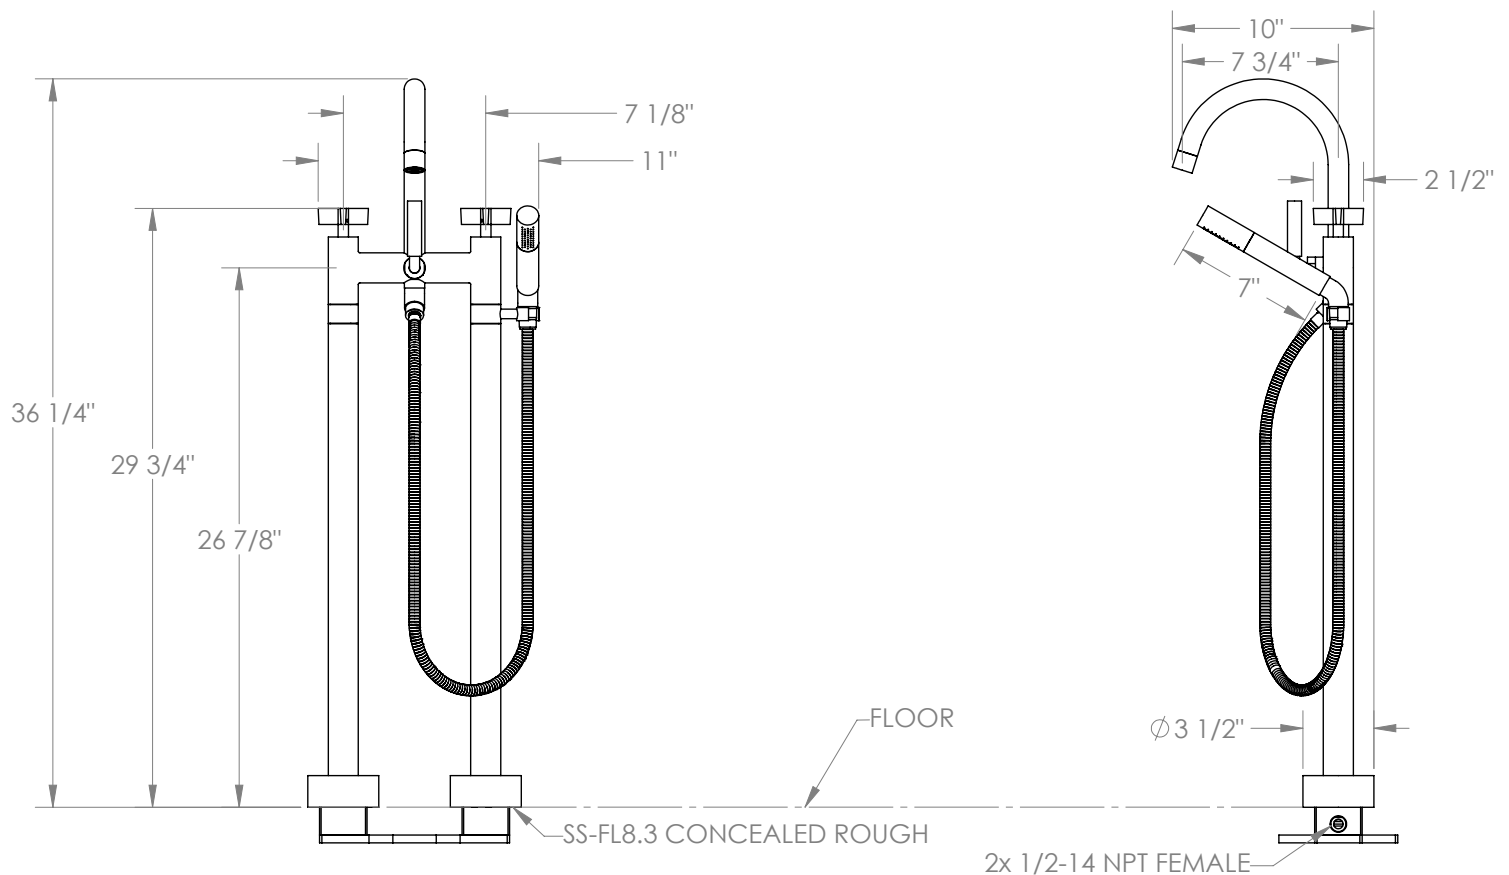

WATERMARK

BROOKLYN, NEW YORK

Blue 37-8.3-BL3 Floor Standing Gooseneck Bath Set with Slim Hand Shower

- 3/4"-14 NPT Male Floor Connection
- 1/4 Turn Ceramic Cartridge
- All Solid Brass Construction
- Professional Installation Required

Available in all finishes shown on the [Watermark Designs website](#)

Meets the applicable requirements of ASME A112.18.1/CSA B125.1, entitled "Plumbing Supply Fittings".

Watermark Designs reserves the right to make revisions without notice to product specifications. All product dimensions are nominal.