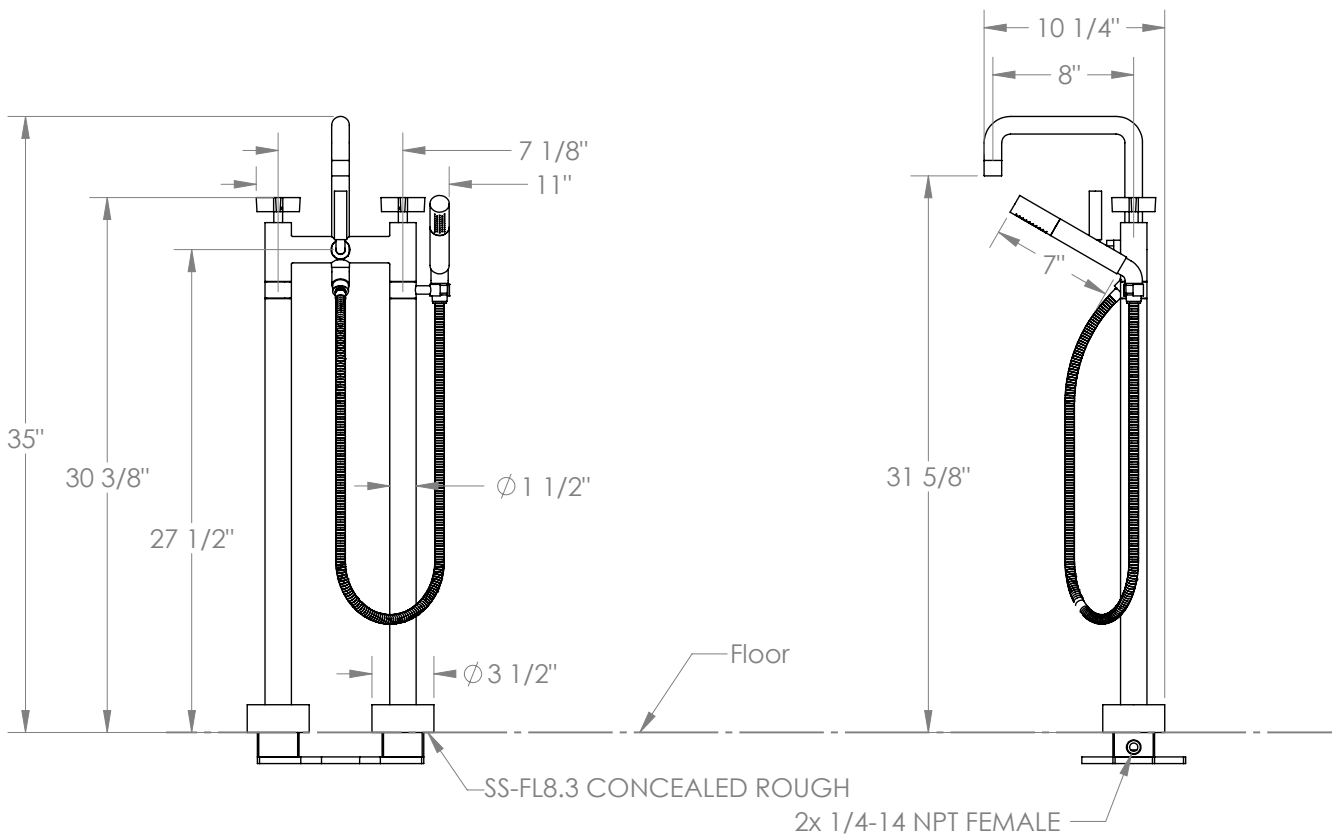

WATERMARK

BROOKLYN, NEW YORK

Blue

37-8.26.3-BL3

Floor Standing Bath Set with Square Spout and Slim Hand Shower

- 3/4"-14 NPT Male Floor Connection
- 1/4 Turn Ceramic Cartridge
- All Solid Brass Construction
- Professional Installation Required

Available in all finishes shown on the [Watermark Designs website](#)

Meets the applicable requirements of ASME A112.18.1/CSA B125.1, entitled "Plumbing Supply Fittings".

Watermark Designs reserves the right to make revisions without notice to product specifications. All product dimensions are nominal.