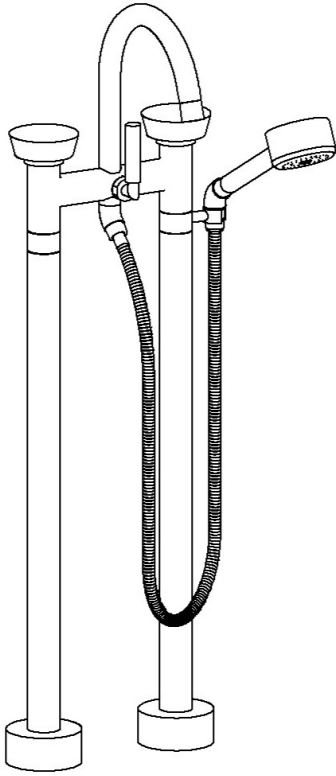

## Zen 36-8.3V-IW Floor Standing Gooseneck Bath Set with Volume Hand Shower

- 3/4"-14 NPT Male Floor Connection
- 1/4 Turn Ceramic Cartridge
- All Solid Brass Construction
- Professional Installation Required

Available in all finishes shown on the [Watermark Designs website](https://www.watermark-designs.com)

Meets the applicable requirements of ASME A112.18.1/CSA B125.1, entitled "Plumbing Supply Fittings".