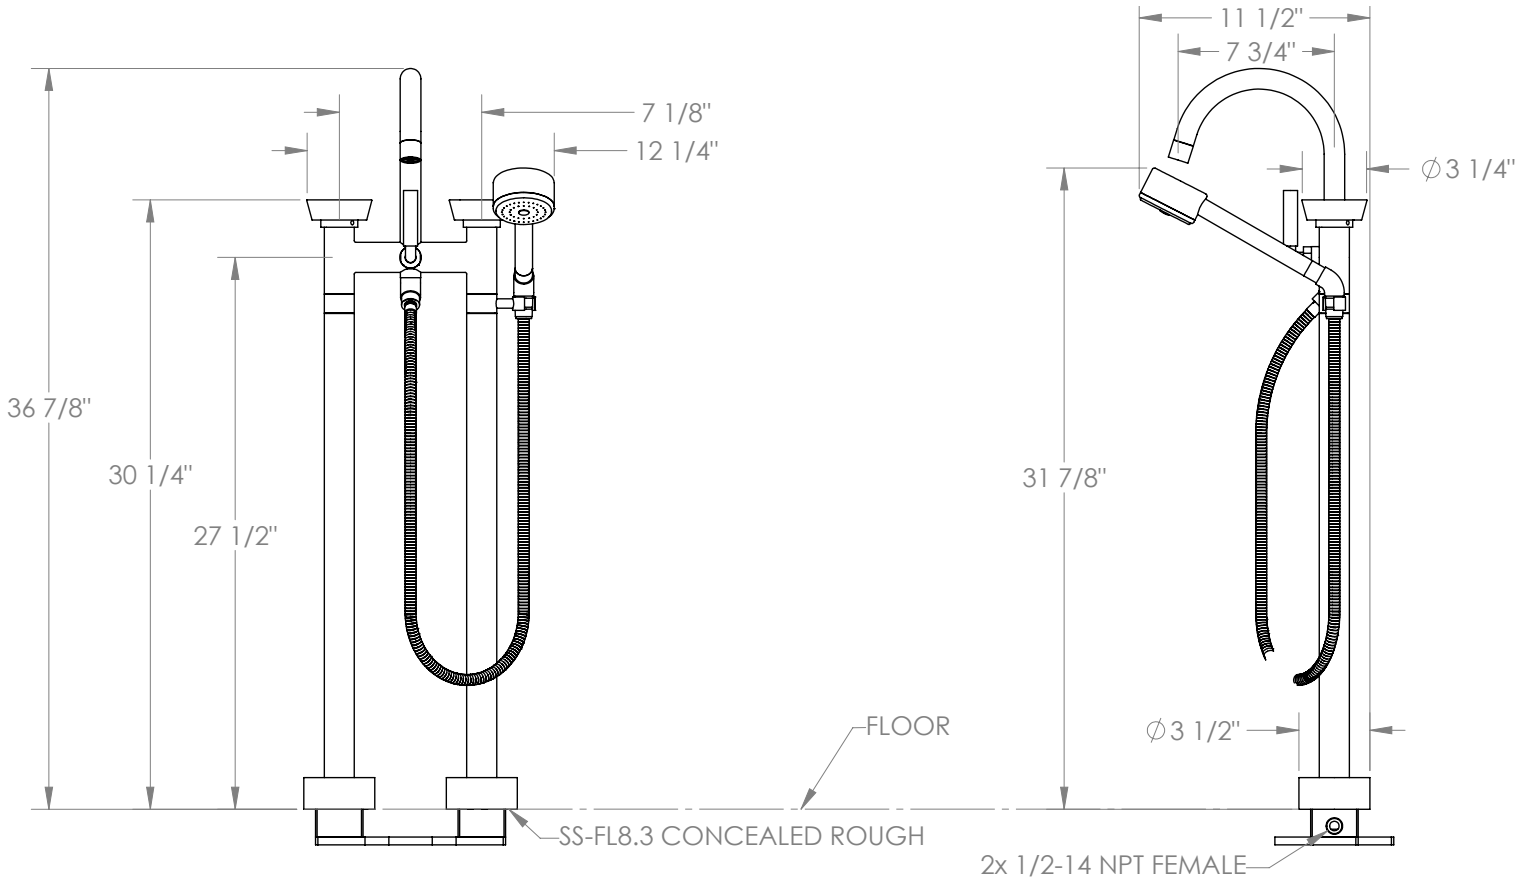

## Zen 36-8.3V-IW Floor Standing Gooseneck Bath Set with Volume Hand Shower

- 3/4"-14 NPT Male Floor Connection
- 1/4 Turn Ceramic Cartridge
- All Solid Brass Construction
- Professional Installation Required

Available in all finishes shown on the [Watermark Designs website](https://www.watermark-designs.com)

Meets the applicable requirements of ASME A112.18.1/CSA B125.1, entitled "Plumbing Supply Fittings".