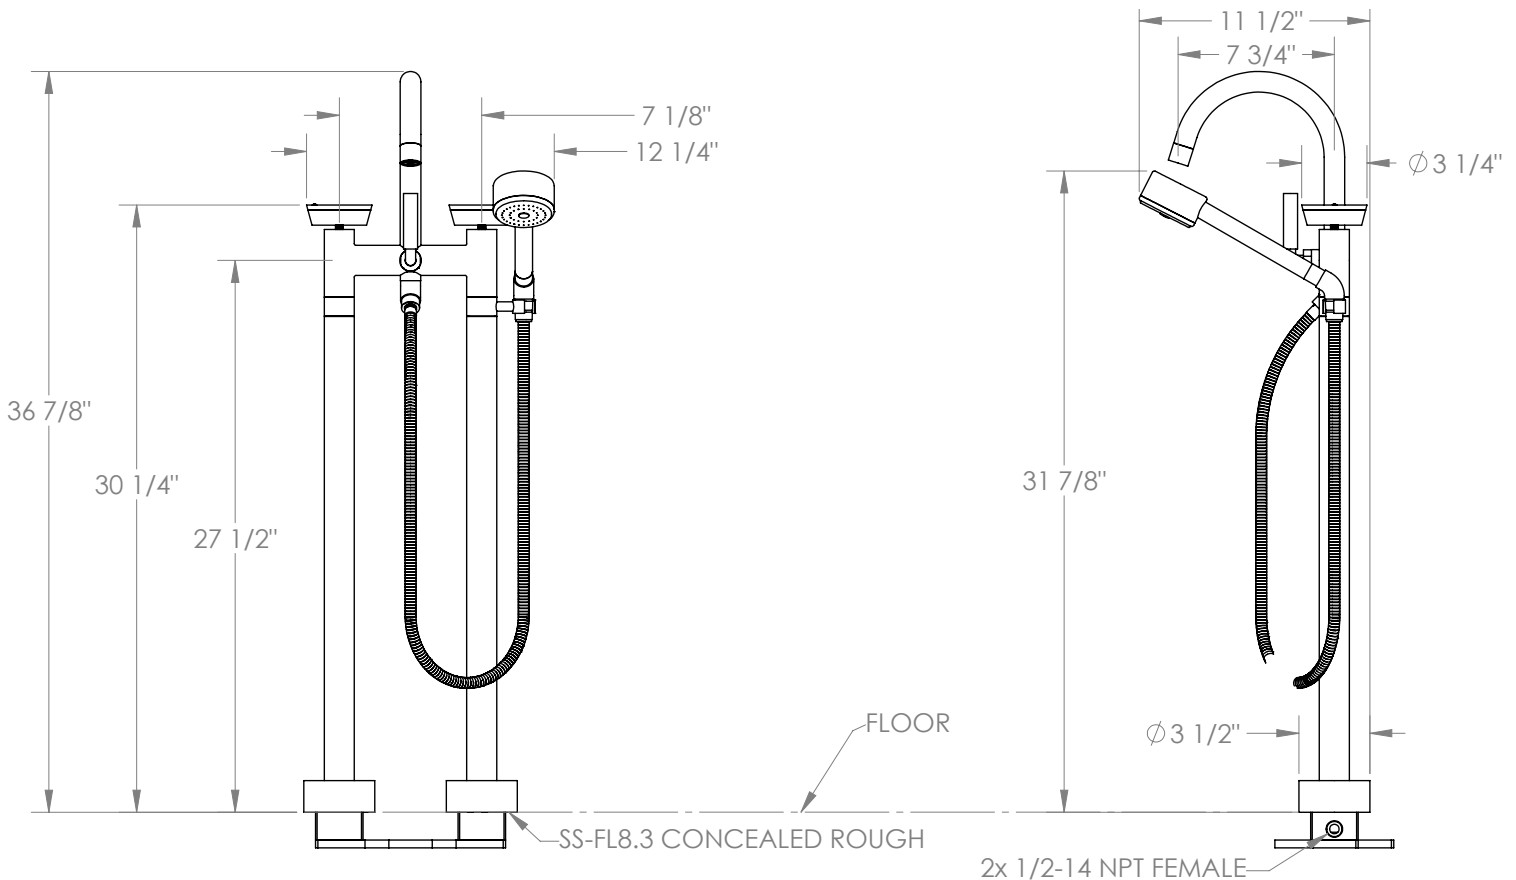

WATERMARK

BROOKLYN, NEW YORK

Zen 36-8.3V-BL1 Floor Standing Gooseneck Bath Set with Volume Hand Shower

- 3/4"-14 NPT Male Floor Connection
- 1/4 Turn Ceramic Cartridge
- All Solid Brass Construction
- Professional Installation Required

Available in all finishes shown on the [Watermark Designs website](#)

Meets the applicable requirements of ASME A112.18.1/CSA B125.1, entitled "Plumbing Supply Fittings".

Watermark Designs reserves the right to make revisions without notice to product specifications. All product dimensions are nominal.