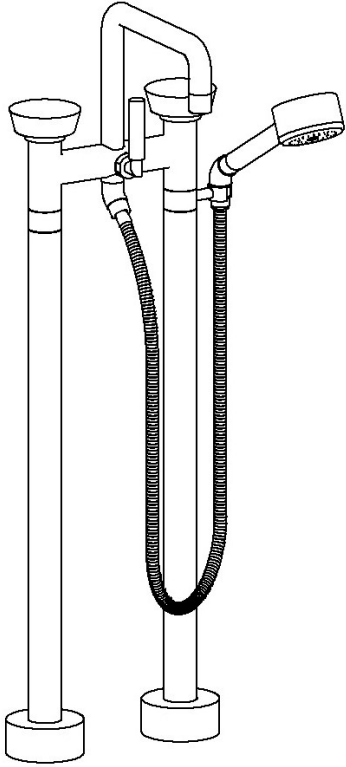

WATERMARK

BROOKLYN, NEW YORK

Zen 36-8.26.3V-IW Floor Standing Bath Set with Square Spout and Volume Hand Shower

- 3/4"-14 NPT Male Floor Connection
- 1/4 Turn Ceramic Cartridge
- All Solid Brass Construction
- Professional Installation Required

Available in all finishes shown on the [Watermark Designs website](#)

Meets the applicable requirements of ASME A112.18.1/CSA B125.1, entitled "Plumbing Supply Fittings".

Watermark Designs reserves the right to make revisions without notice to product specifications. All product dimensions are nominal.