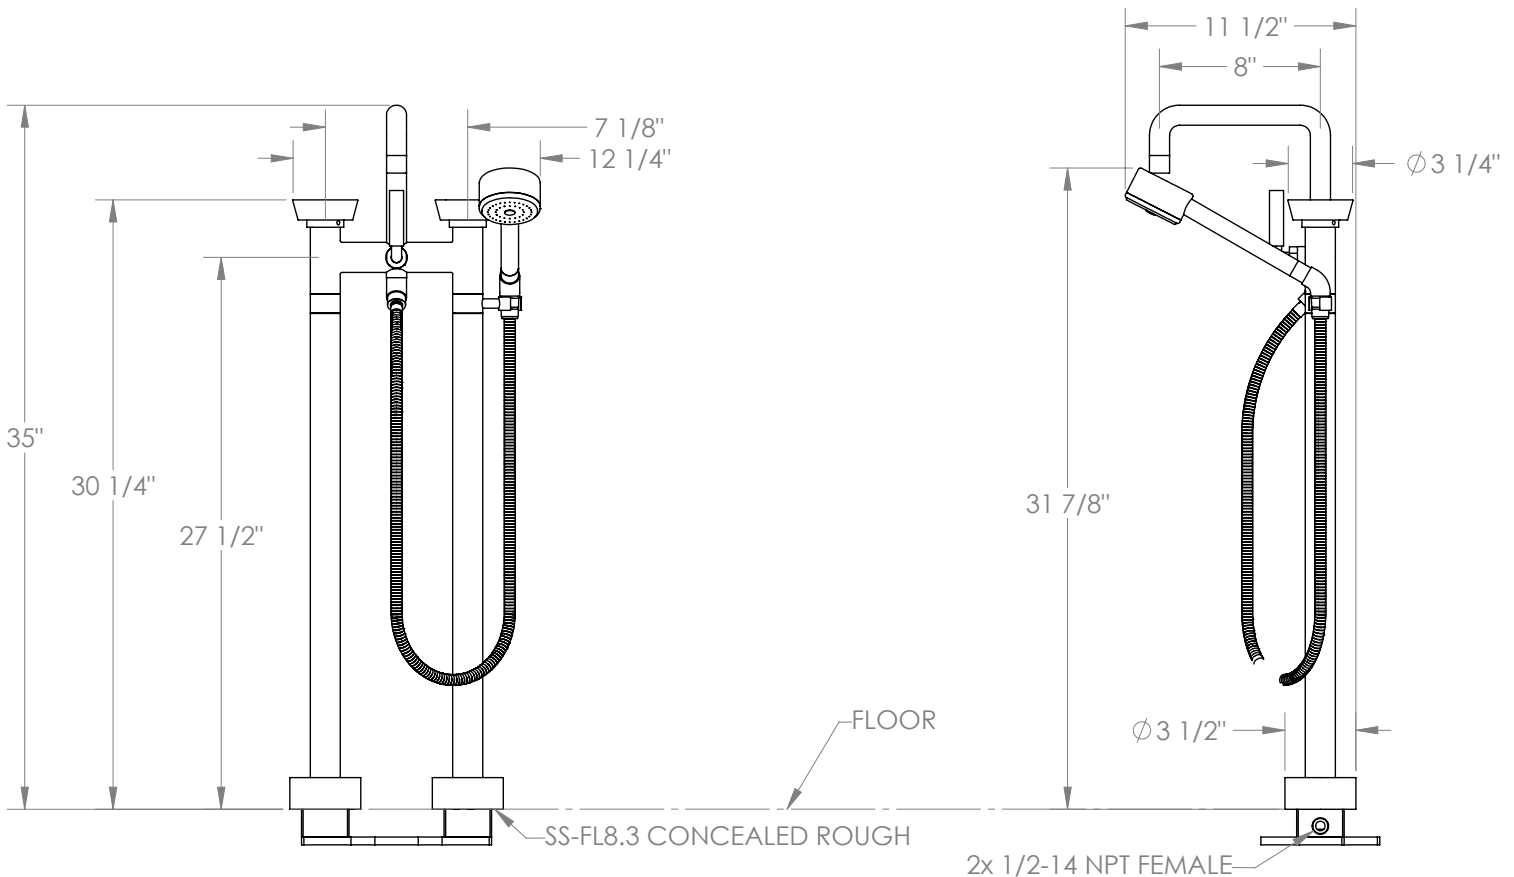

WATERMARK

BROOKLYN, NEW YORK

Zen 36-8.26.3V-IW Floor Standing Bath Set with Square Spout and Volume Hand Shower

- 3/4"-14 NPT Male Floor Connection
- 1/4 Turn Ceramic Cartridge
- All Solid Brass Construction
- Professional Installation Required

Available in all finishes shown on the [Watermark Designs website](#)

Meets the applicable requirements of ASME A112.18.1/CSA B125.1, entitled "Plumbing Supply Fittings".

Watermark Designs reserves the right to make revisions without notice to product specifications. All product dimensions are nominal.