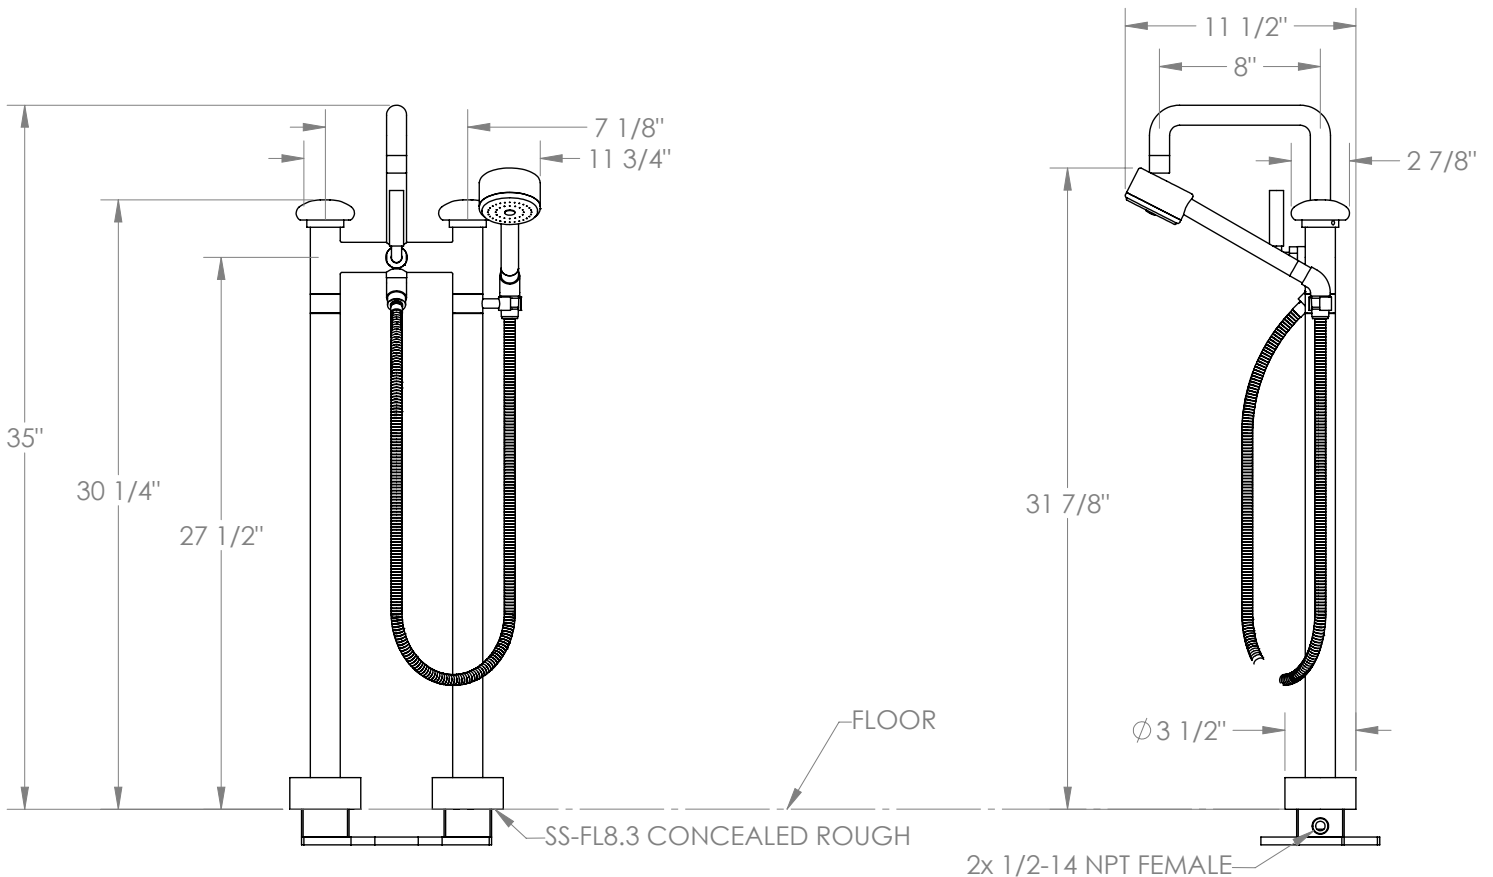

WATERMARK

BROOKLYN, NEW YORK

Zen 36-8.26.3V-HD Floor Standing Bath Set with Square Spout and Volume Hand Shower

- 3/4"-14 NPT Male Floor Connection
- 1/4 Turn Ceramic Cartridge
- All Solid Brass Construction
- Professional Installation Required

Available in all finishes shown on the [Watermark Designs website](https://www.watermark-designs.com)

Meets the applicable requirements of ASME A112.18.1/CSA B125.1, entitled "Plumbing Supply Fittings".

Watermark Designs reserves the right to make revisions without notice to product specifications. All product dimensions are nominal.

07/2024