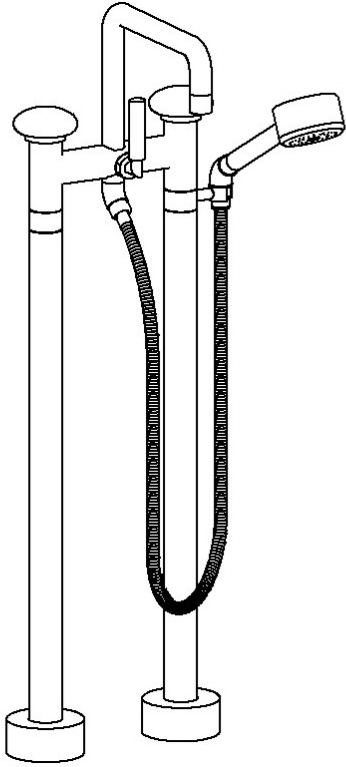

WATERMARK

BROOKLYN, NEW YORK

Zen 36-8.26.3V-HD Floor Standing Bath Set with Square Spout and Volume Hand Shower

- 3/4"-14 NPT Male Floor Connection
- 1/4 Turn Ceramic Cartridge
- All Solid Brass Construction
- Professional Installation Required

Available in all finishes shown on the [Watermark Designs website](https://www.watermark-designs.com)

Meets the applicable requirements of ASME A112.18.1/CSA B125.1, entitled "Plumbing Supply Fittings".

Watermark Designs reserves the right to make revisions without notice to product specifications. All product dimensions are nominal.

07/2024