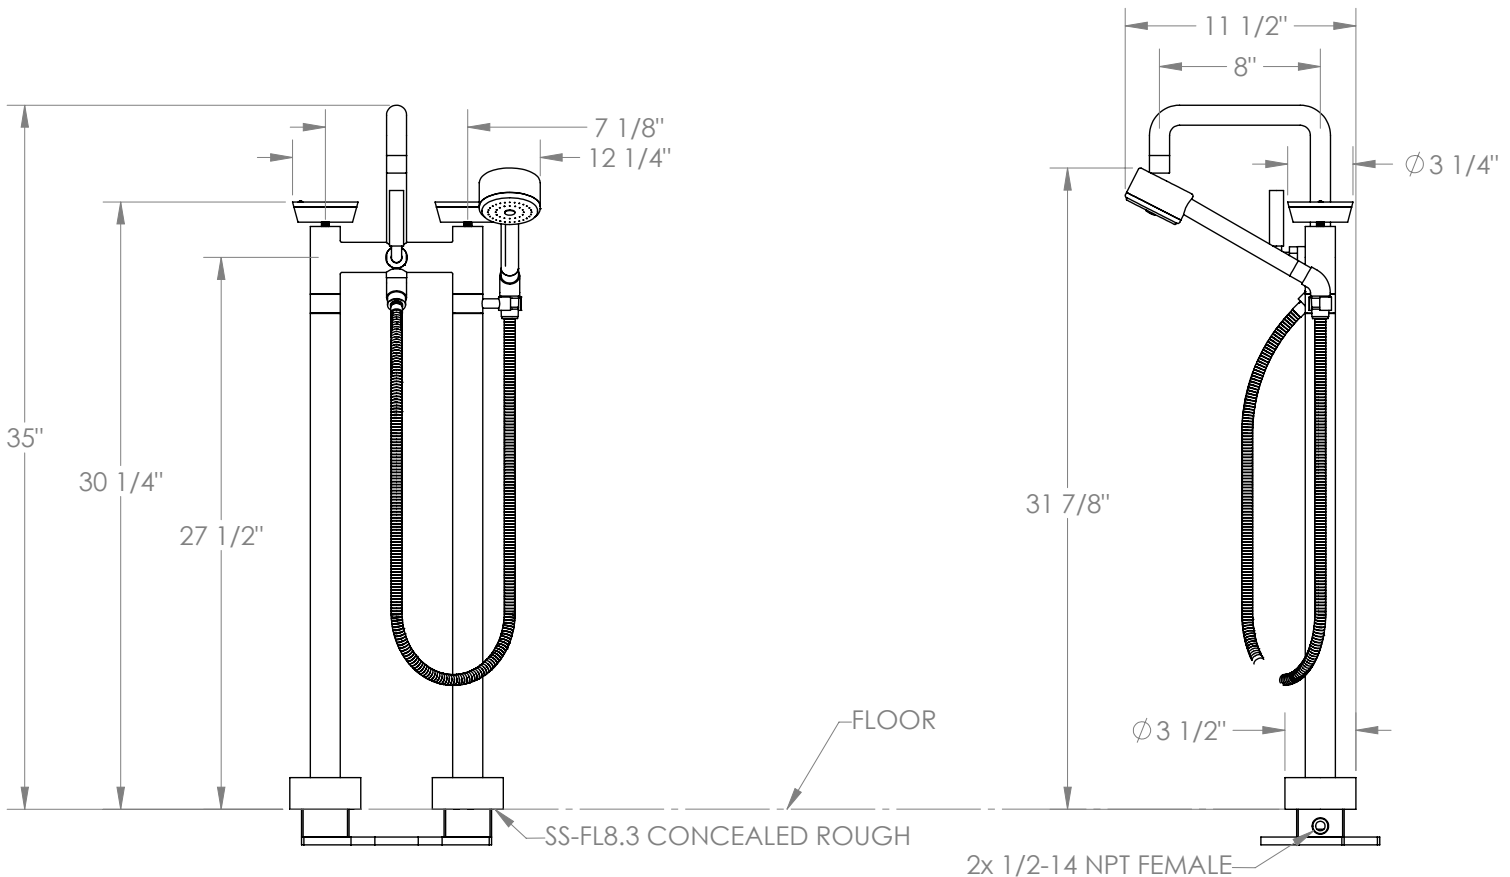

WATERMARK

BROOKLYN, NEW YORK

Zen 36-8.26.3V-BL1 Floor Standing Bath Set with Square Spout and Volume Hand Shower

- 3/4"-14 NPT Male Floor Connection
- 1/4 Turn Ceramic Cartridge
- All Solid Brass Construction
- Professional Installation Required

Available in all finishes shown on the [Watermark Designs website](#)

Meets the applicable requirements of ASME A112.18.1/CSA B125.1, entitled "Plumbing Supply Fittings".

Watermark Designs reserves the right to make revisions without notice to product specifications. All product dimensions are nominal.