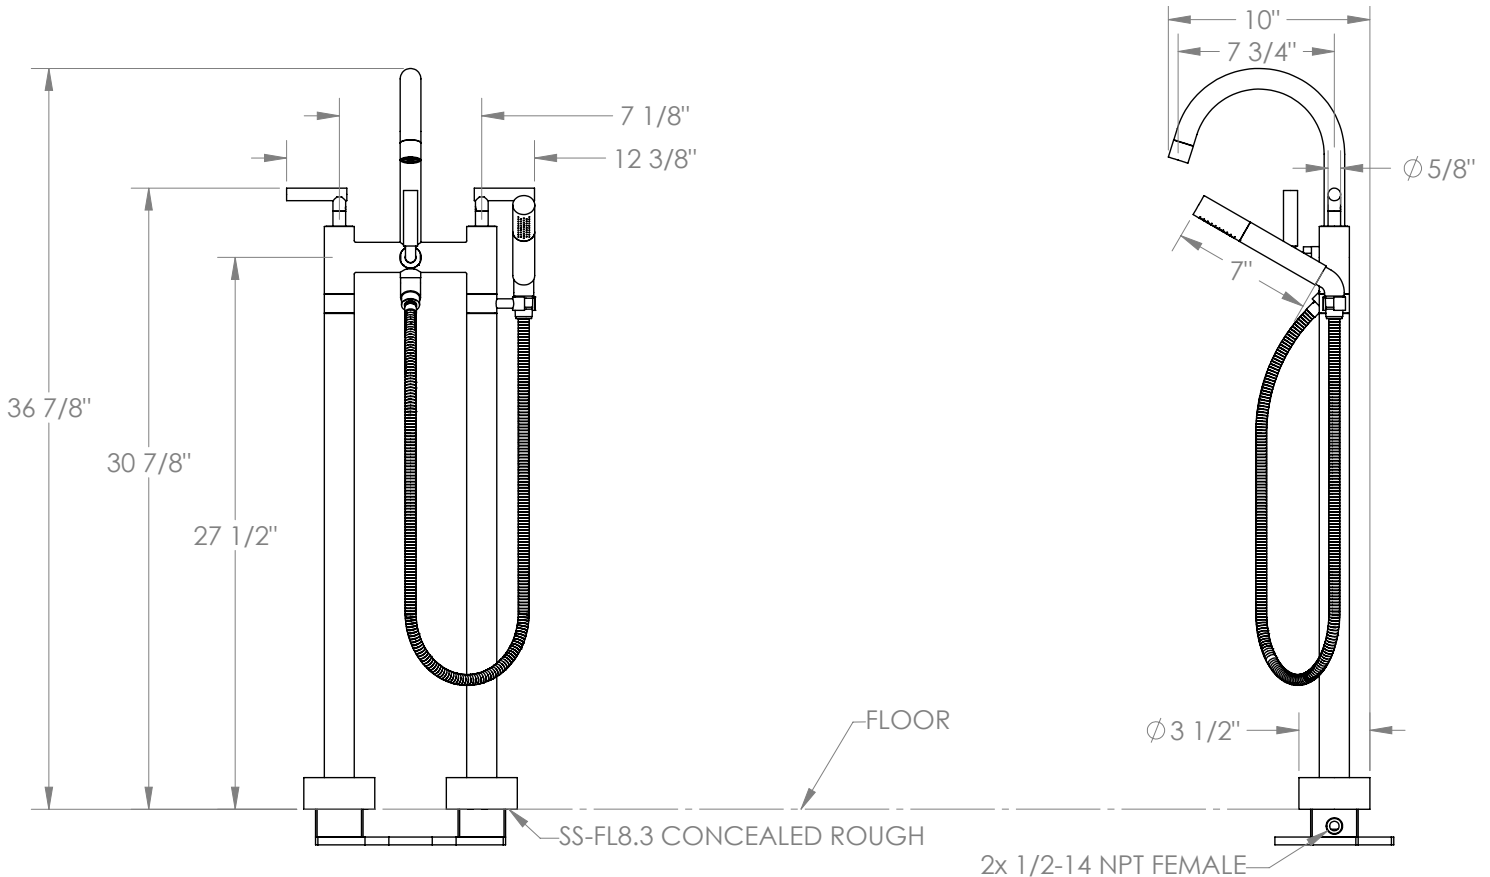

# WATERMARK

BROOKLYN, NEW YORK

Loft 2.0

23-8.3-L8

Floor Standing Gooseneck Bath Set with Slim Hand Shower

- 3/4"-14 NPT Male Floor Connection
- 1/4 Turn Ceramic Cartridge
- All Solid Brass Construction
- Professional Installation Required

Available in all finishes shown on the [Watermark Designs website](#)

C

Meets the applicable requirements of ASME A112.18.1/CSA B125.1, entitled "Plumbing Supply Fittings".

Watermark Designs reserves the right to make revisions without notice to product specifications. All product dimensions are nominal.