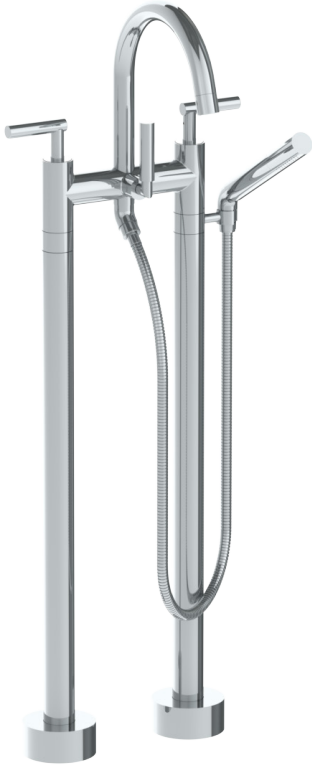

# WATERMARK

BROOKLYN, NEW YORK

Loft 2.0

23-8.3-L8

Floor Standing Gooseneck Bath Set with Slim Hand Shower

- 3/4"-14 NPT Male Floor Connection
- 1/4 Turn Ceramic Cartridge
- All Solid Brass Construction
- Professional Installation Required

Available in all finishes shown on the [Watermark Designs website](#)

C

Meets the applicable requirements of ASME A112.18.1/CSA B125.1, entitled "Plumbing Supply Fittings".

Watermark Designs reserves the right to make revisions without notice to product specifications. All product dimensions are nominal.