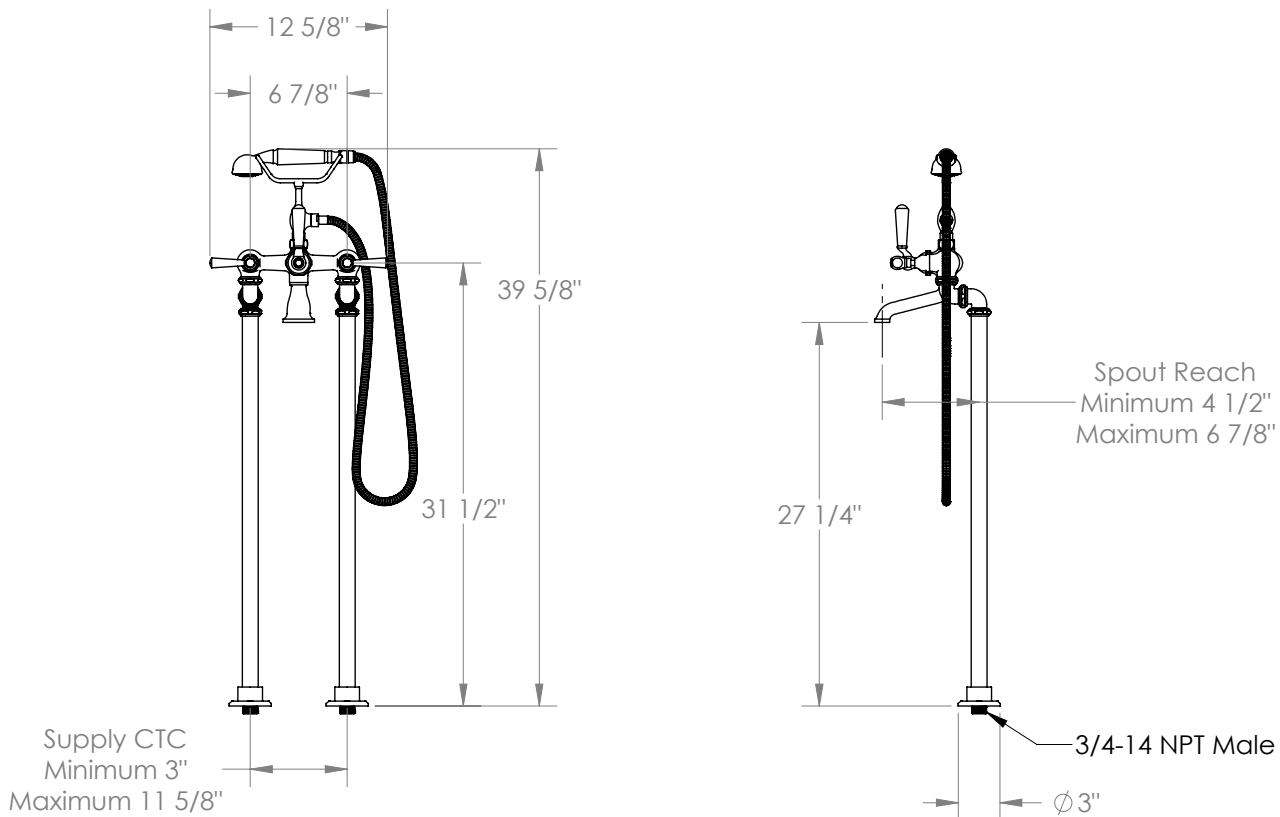

WATERMARK

BROOKLYN, NEW YORK

Paris 206-8.3-S1A Floor Standing Gooseneck Bath Set with Slim Hand Shower

- 3/4"-14 NPT Male Floor Connection
- 1/4 Turn Ceramic Cartridge
- All Solid Brass Construction
- Professional Installation Required

Available in all finishes shown on the [Watermark Designs website](https://www.watermark-designs.com)

Meets the applicable requirements of ASME A112.18.1/CSA B125.1, entitled "Plumbing Supply Fittings".

Watermark Designs reserves the right to make revisions without notice to product specifications. All product dimensions are nominal.

04/2024

350 Dewitt Ave. Brooklyn, NY 11207 USA | T: 1 718 257 2800 | F: 1 718 257 2144 | customerservice@watermark-designs.com