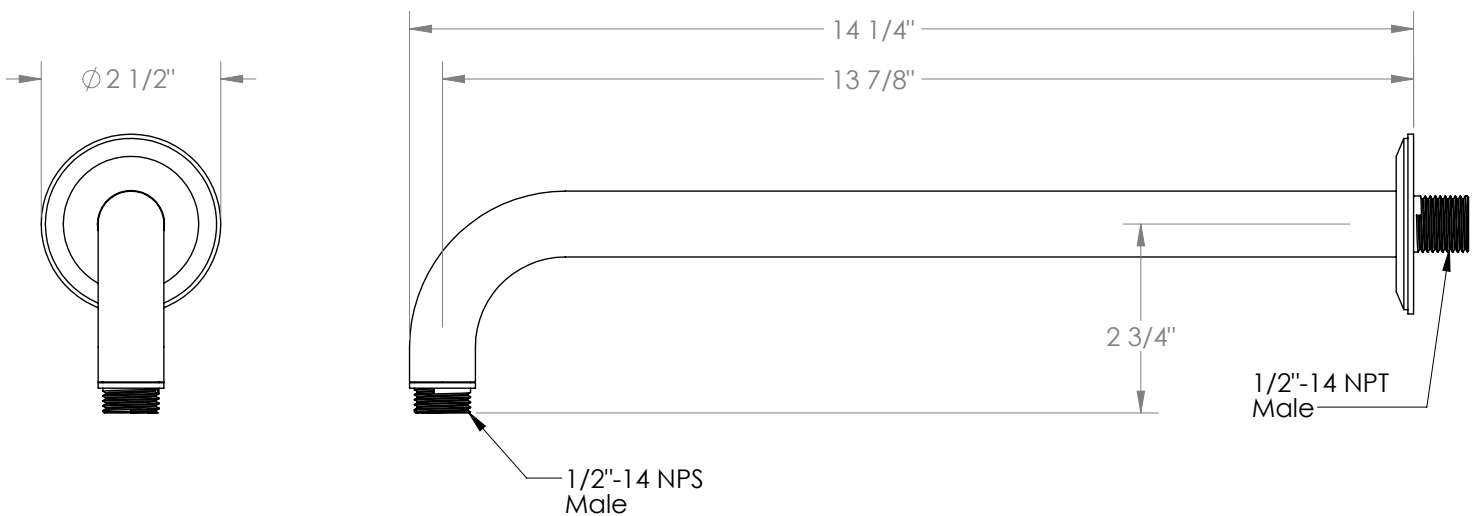

WATERMARK

BROOKLYN, NEW YORK

Refinement SS-703LTRAF

Wall Mounted Shower Arm, 14", 1/2" Male NPT

- All Solid Brass Construction
- Professional Installation Required

Available in all finishes shown on the [Watermark Designs website](#)

Meets the applicable requirements of ASME A112.18.1/CSA B125.1, entitled "Plumbing Supply Fittings".

Watermark Designs reserves the right to make revisions without notice to product specifications. All product dimensions are nominal.