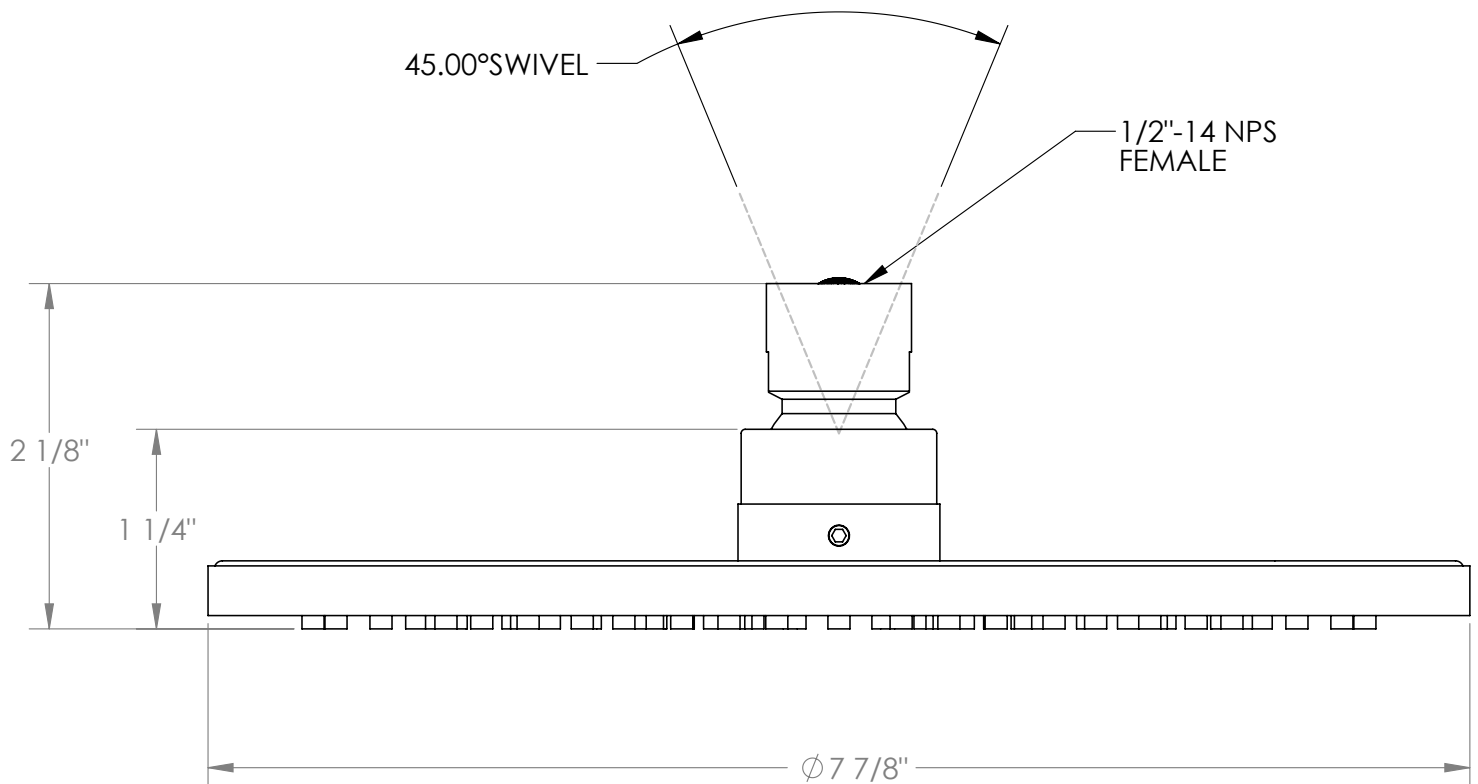

WATERMARK

BROOKLYN, NEW YORK

SH-TIT50

Flat Easy Clean Shower Head, 8" dia.

- Flow Rate: 1.75 GPM @ 45-80 PSI
- Easy clean silicone rubber nozzles
- Brass construction
- Swivel Range of Motion: 20-25°
- Professional Installation Required

Available in all finishes shown on the [Watermark Designs website](#)

Meets the applicable requirements of ASME A112.18.1-2005/CSA B125.1-05, entitled "Plumbing Supply Fittings".

Watermark Designs reserves the right to make revisions without notice to produce specifications. All product dimensions are nominal. **Updated: 09/2025**