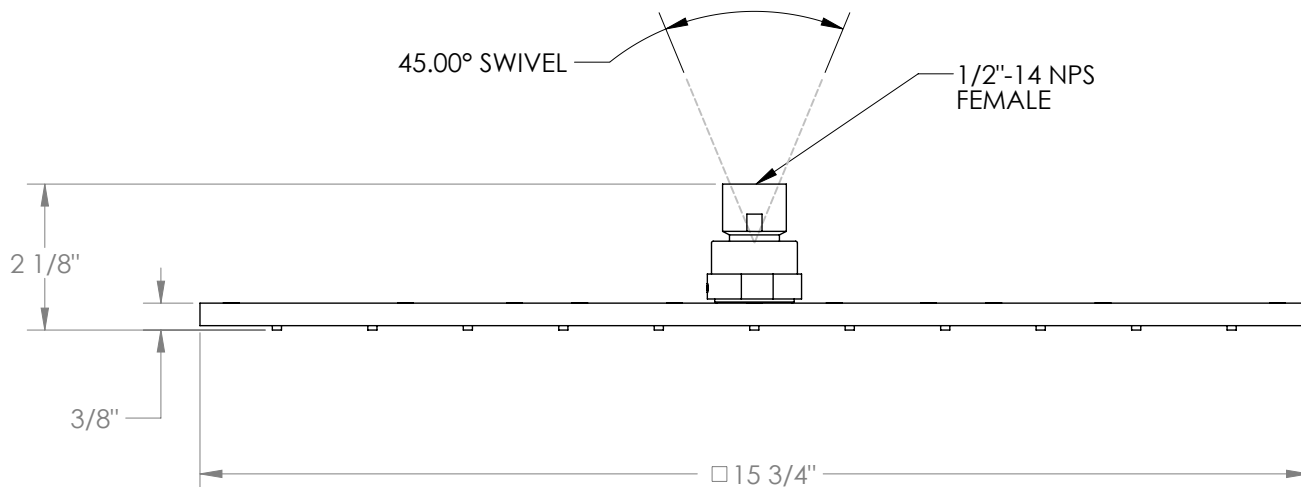

WATERMARK

BROOKLYN, NEW YORK

SH-SQ075

Flat Easy Clean Shower Head, 16" width

- Flow Rate: 1.75 GPM @ 45-80 PSI
- Easy clean silicone rubber nozzles
- Brass construction
- Swivel Range of Motion: 20-25°
- Professional Installation Required

Available in all finishes shown on the [Watermark Designs website](#)

Meets the applicable requirements of ASME A112.18.1-2005/CSA B125.1-05, entitled "Plumbing Supply Fittings".

Watermark Designs reserves the right to make revisions without notice to produce specifications. All product dimensions are nominal. **Updated: 09/2025**