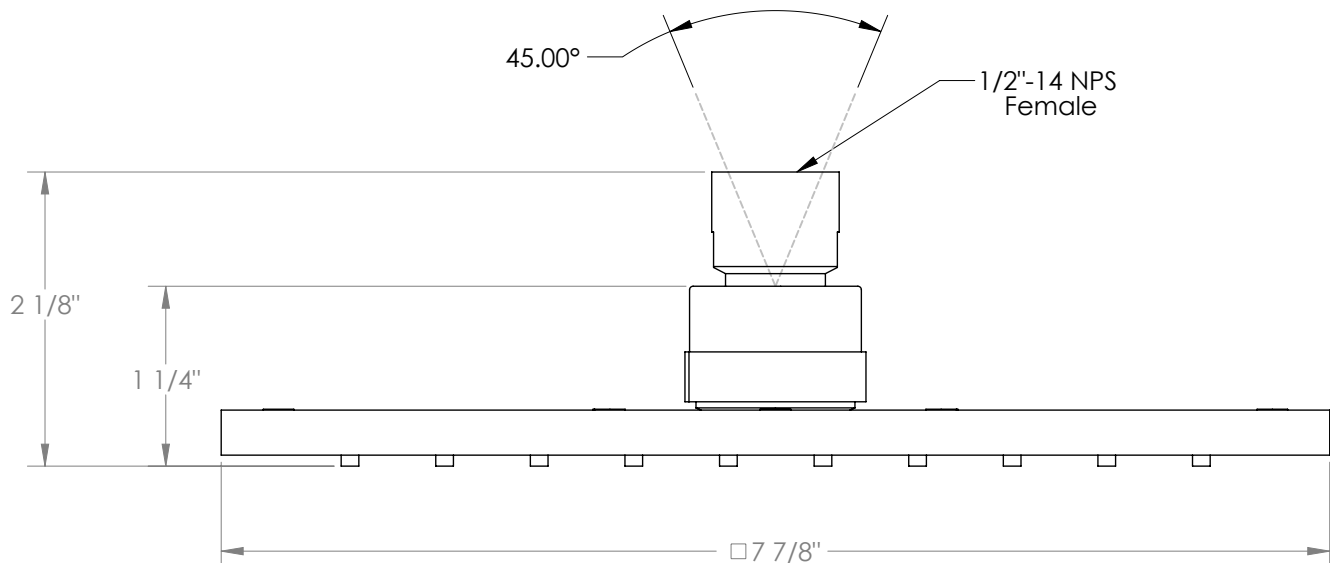

WATERMARK

BROOKLYN, NEW YORK

SH-SQ050

Flat Easy Clean Shower Head, 8" width

- Flow Rate: 1.75 GPM @ 45-80 PSI
- Easy clean silicone rubber nozzles
- Brass construction
- Swivel Range of Motion: 20-25°
- Professional Installation Required

Available in all finishes shown on the [Watermark Designs website](#)

Meets the applicable requirements of ASME A112.18.1-2005/CSA B125.1-05, entitled "Plumbing Supply Fittings".

Watermark Designs reserves the right to make revisions without notice to produce specifications. All product dimensions are nominal. **Updated: 09/2025**