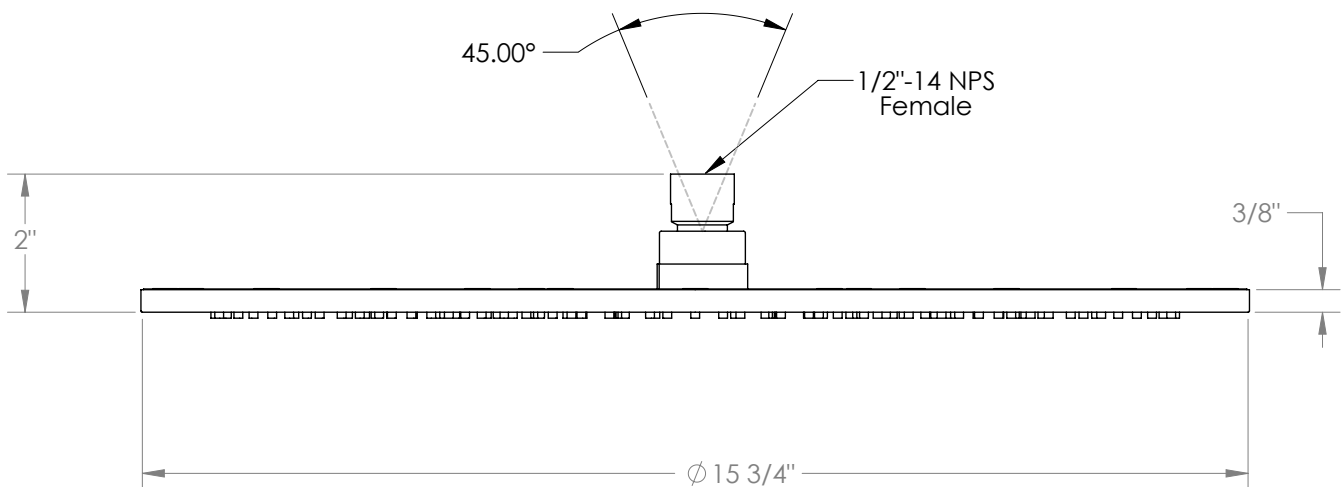

## Prêt-A-Vive SH-PRE75

Round Antiscale Shower Head, 16" dia.

- Flow Rate: 1.75 GPM @ 45-80 PSI
- Easy clean silicone rubber nozzles
- Brass construction
- Swivel Range of Motion: 20-25°
- Professional Installation Required

Available in all finishes shown on the [Watermark Designs website](#)

Meets the applicable requirements of ASME A112.18.1-2005/CSA B125.1-05, entitled "Plumbing Supply Fittings".

Watermark Designs reserves the right to make revisions without notice to produce specifications. All product dimensions are nominal. **Updated: 09/2025**