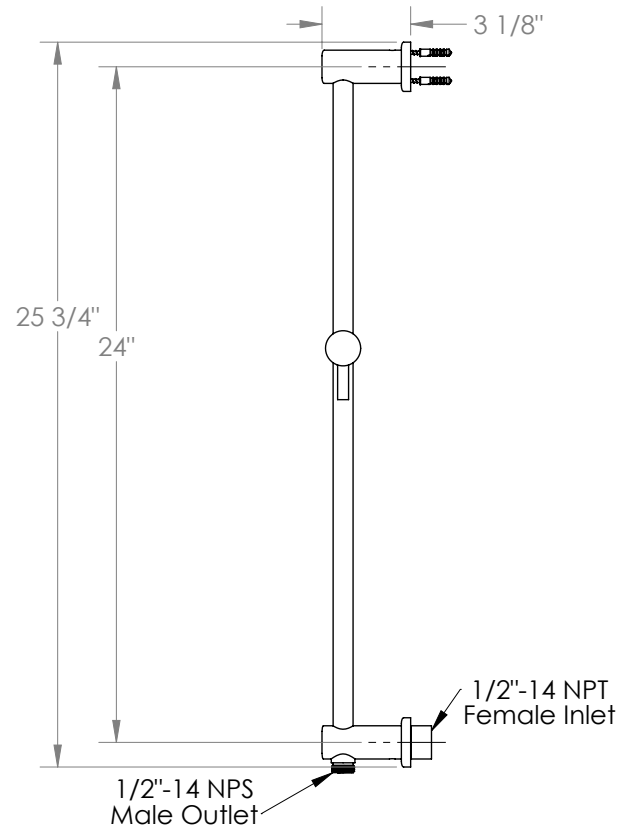

WATERMARK

BROOKLYN, NEW YORK

PB-2524

Positioning Bar with Integrated Elbow

- Brass construction
- Slider can be adjusted to 0°, 30°, and 60° and is reversible
- Inlet Connection: 1/2" NPT Female
- Contains a check valve in the bottom outlet

Available in all finishes shown on the [Watermark Designs website](#)

Meets the applicable requirements of ASME A112.18.1/CSA B125.1, entitled "Plumbing Supply Fittings".

Watermark Designs reserves the right to make revisions without notice to product specifications. All product dimensions are nominal.