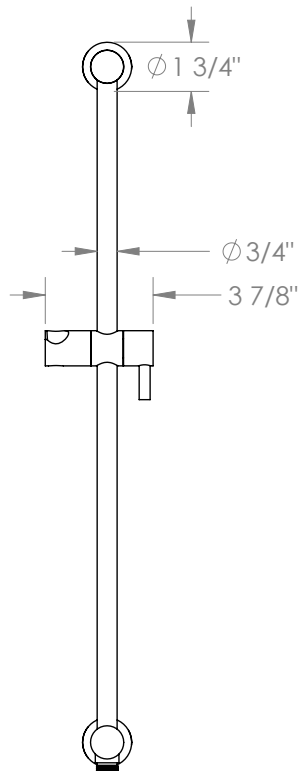

WATERMARK

BROOKLYN, NEW YORK

PB-2524

Positioning Bar with Integrated Elbow

- Brass construction
- Slider can be adjusted to 0°, 30°, and 60° and is reversible
- Inlet Connection: 1/2" NPT Female
- Contains a check valve in the bottom outlet

Available in all finishes shown on the [Watermark Designs website](#)

Meets the applicable requirements of ASME A112.18.1/CSA B125.1, entitled "Plumbing Supply Fittings".

Watermark Designs reserves the right to make revisions without notice to product specifications. All product dimensions are nominal.