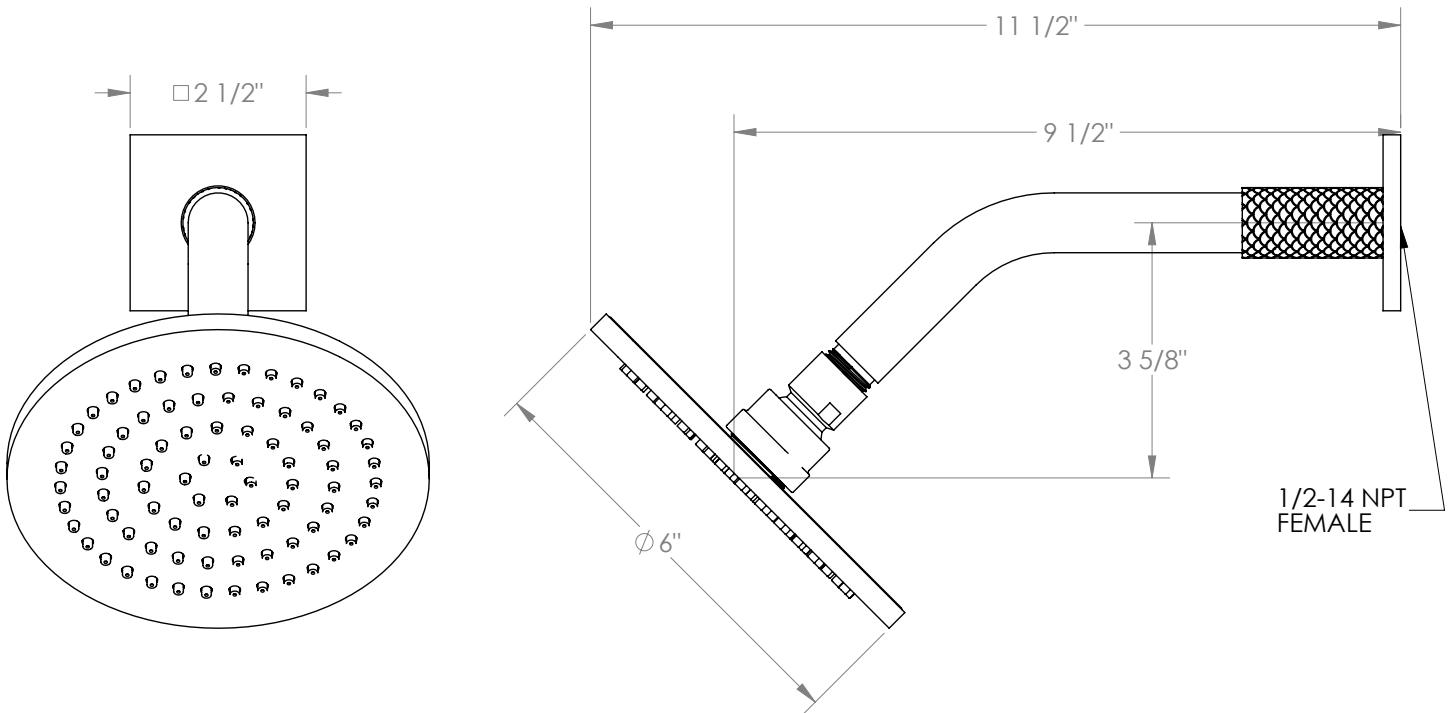

# WATERMARK

BROOKLYN, NEW YORK

*Lily*  
**71-HAF-LLO6**  
Wall Mounted Showerhead

- Flow Rate: 1.75 GPM @ 45-80 PSI
- Easy clean silicone rubber nozzles
- Brass construction
- Includes: SS-LOG70AF and SH-TIT45
- Professional Installation Required

Available in all finishes shown on the [Watermark Designs website](#)

Meets the applicable requirements of ASME A112.18.1-2005/CSA B125.1-05, entitled "Plumbing Supply Fittings".

Watermark Designs reserves the right to make revisions without notice to product specifications. All product dimensions are nominal. **Updated: 09/2025**