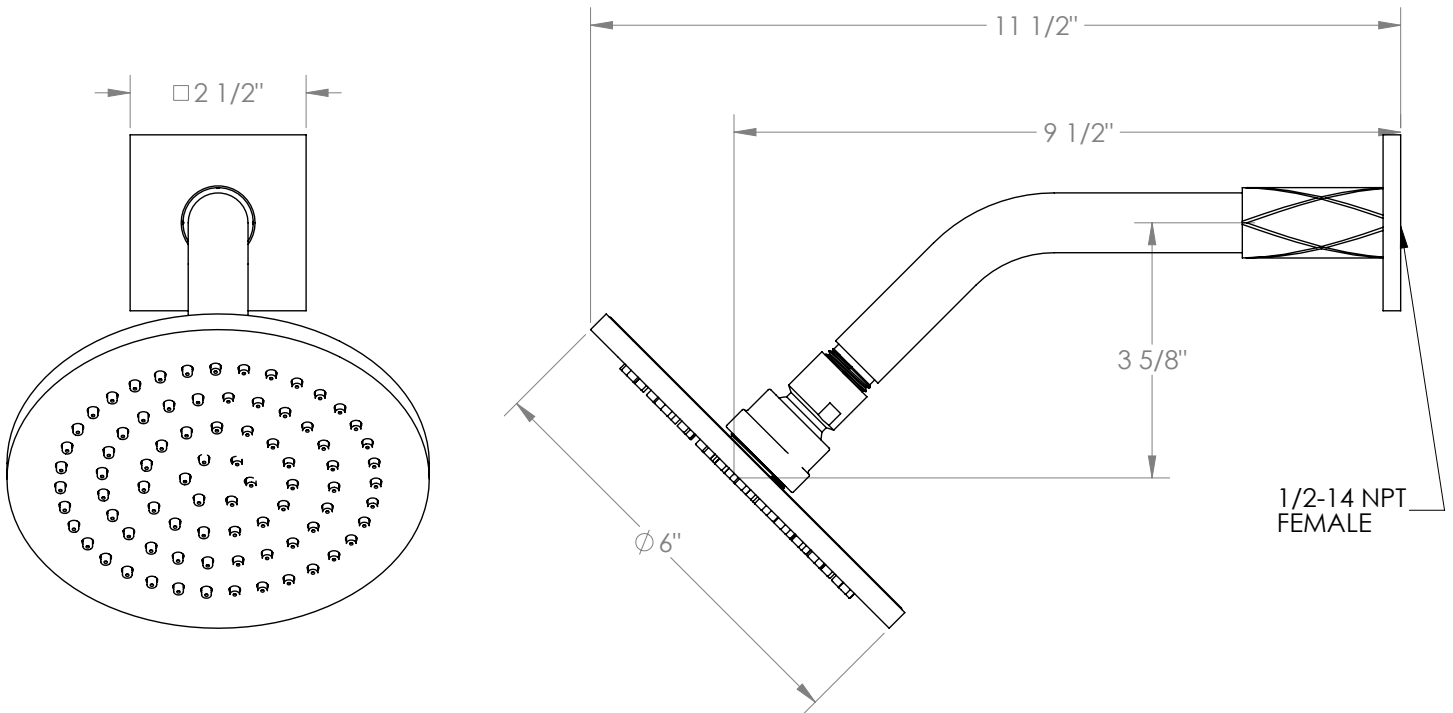

WATERMARK

BROOKLYN, NEW YORK

Lily
71-HAF-LLD4
Wall Mounted Showerhead

- Flow Rate: 1.75 GPM @ 45-80 PSI
- Easy clean silicone rubber nozzles
- Brass construction
- Includes: SS-LDD70AF and SH-TIT45
- Professional Installation Required

Available in all finishes shown on the [Watermark Designs website](#)

Meets the applicable requirements of ASME A112.18.1-2005/CSA B125.1-05, entitled "Plumbing Supply Fittings".

Watermark Designs reserves the right to make revisions without notice to product specifications. All product dimensions are nominal. **Updated: 09/2025**