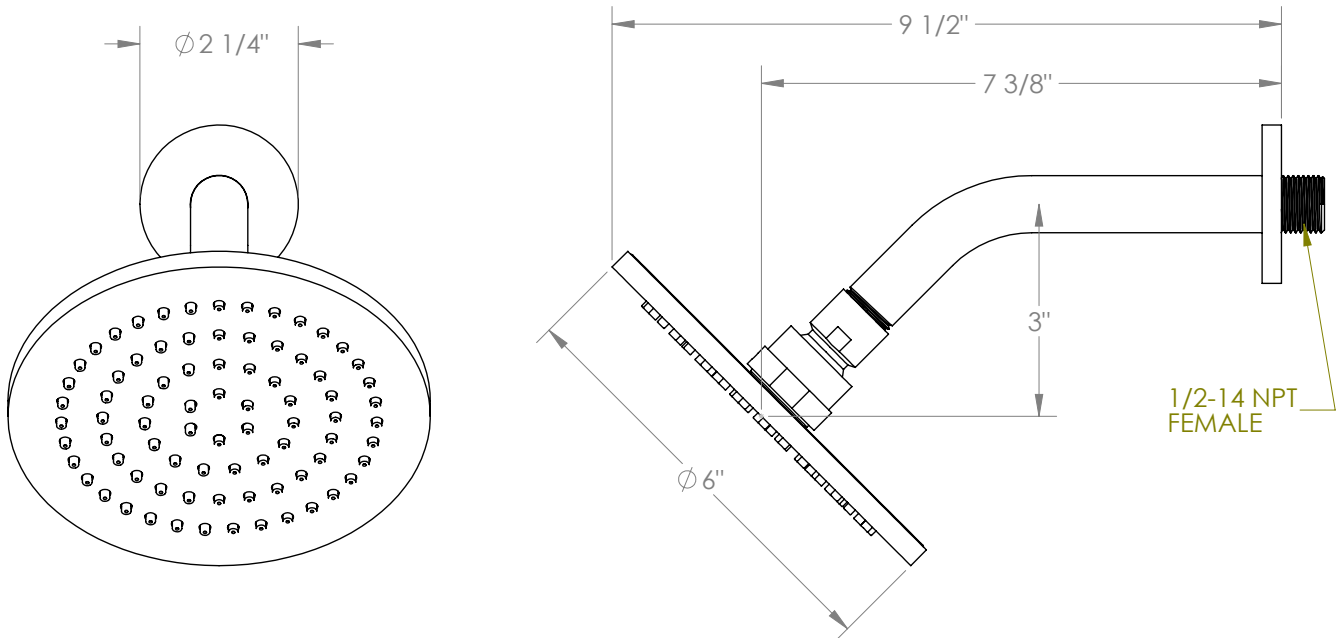

WATERMARK

BROOKLYN, NEW YORK

Rainey 70-HAF

Wall Mounted Showerhead

- Flow Rate: 1.75 GPM @ 45-80 PSI
- Easy clean silicone rubber nozzles
- Brass construction
- Includes: SS-403AF and SH-TIT45
- Professional Installation Required

Available in all finishes shown on the [Watermark Designs website](#)

Meets the applicable requirements of ASME A112.18.1-2005/CSA B125.1-05, entitled "Plumbing Supply Fittings".

Watermark Designs reserves the right to make revisions without notice to product specifications. All product dimensions are nominal. **Updated: 09/2025**