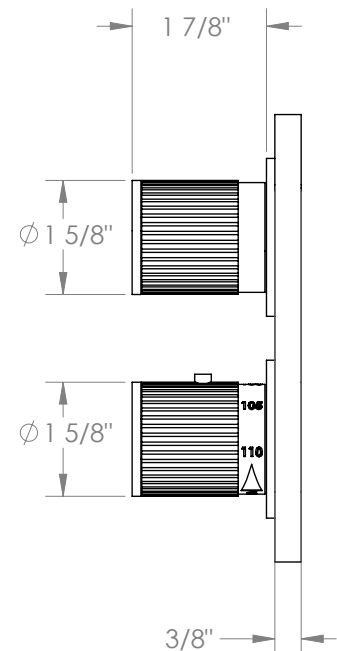

WATERMARK

BROOKLYN, NEW YORK

Thea 45-T25-TA6

Mini Thermostatic Shower Trim with Control

- Requires: SS-TH60 or SS-THV70 Mini Thermostatic Valve
- Solid brass construction
- Bottom handle sets and maintains temperature
- Top handle operates volume and/or diverter controls
- Temperature override button allows access to hotter temperatures
- Professional Installation Required

Available in all finishes shown on the [Watermark Designs website](#)

Meets the applicable requirements of ASME A112.18.1/CSA B125.1, entitled "Plumbing Supply Fittings".

Watermark Designs reserves the right to make revisions without notice to product specifications. All product dimensions are nominal.