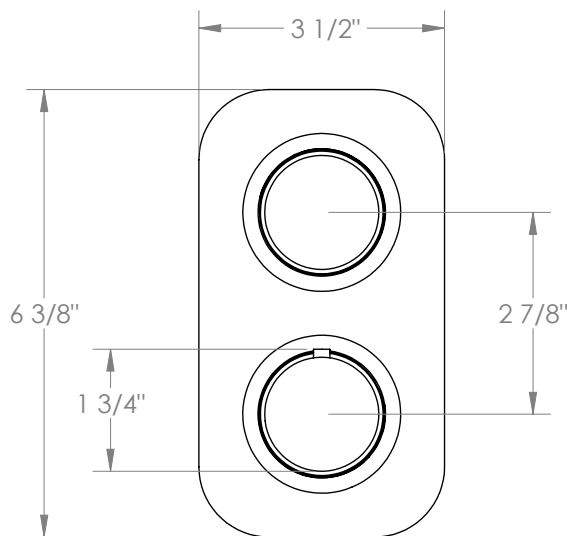

WATERMARK

BROOKLYN, NEW YORK

Thea 45-T25-TA6

Mini Thermostatic Shower Trim with Control

- Requires: SS-TH60 or SS-THV70 Mini Thermostatic Valve
- Solid brass construction
- Bottom handle sets and maintains temperature
- Top handle operates volume and/or diverter controls
- Temperature override button allows access to hotter temperatures
- Professional Installation Required

Available in all finishes shown on the [Watermark Designs website](#)

Meets the applicable requirements of ASME A112.18.1/CSA B125.1, entitled "Plumbing Supply Fittings".

Watermark Designs reserves the right to make revisions without notice to product specifications. All product dimensions are nominal.