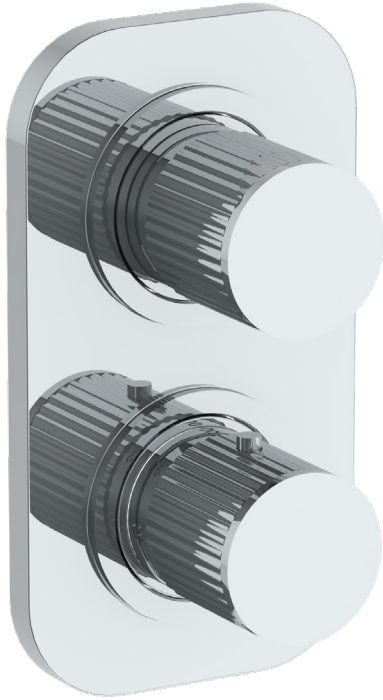

WATERMARK

BROOKLYN, NEW YORK

Thea 45-T25-TA6

Mini Thermostatic Shower Trim with Control

- Requires: SS-TH60 or SS-THV70 Mini Thermostatic Valve
- Solid brass construction
- Bottom handle sets and maintains temperature
- Top handle operates volume and/or diverter controls
- Temperature override button allows access to hotter temperatures
- Professional Installation Required

Available in all finishes shown on the [Watermark Designs website](#)

Meets the applicable requirements of ASME A112.18.1/CSA B125.1, entitled "Plumbing Supply Fittings".

Watermark Designs reserves the right to make revisions without notice to product specifications. All product dimensions are nominal.