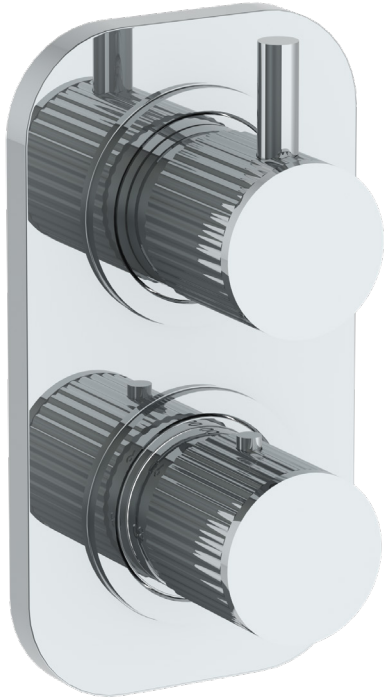

## Thea 45-T25-TA4

Mini Thermostatic Shower Trim with Control

- Requires: SS-TH60 or SS-THV70 Mini Thermostatic Valve
- Solid brass construction
- Bottom handle sets and maintains temperature
- Top handle operates volume and/or diverter controls
- Temperature override button allows access to hotter temperatures
- Professional Installation Required

Available in all finishes shown on the [Watermark Designs website](https://www.watermark-designs.com)

Meets the applicable requirements of ASME A112.18.1/CSA B125.1, entitled "Plumbing Supply Fittings".