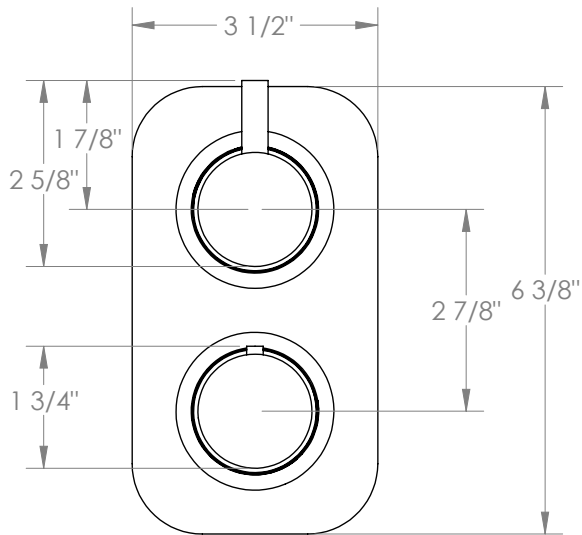

## Thea 45-T25-TA4

Mini Thermostatic Shower Trim with Control

- Requires: SS-TH60 or SS-THV70 Mini Thermostatic Valve
- Solid brass construction
- Bottom handle sets and maintains temperature
- Top handle operates volume and/or diverter controls
- Temperature override button allows access to hotter temperatures
- Professional Installation Required

Available in all finishes shown on the [Watermark Designs website](https://www.watermark-designs.com)

Meets the applicable requirements of ASME A112.18.1/CSA B125.1, entitled "Plumbing Supply Fittings".