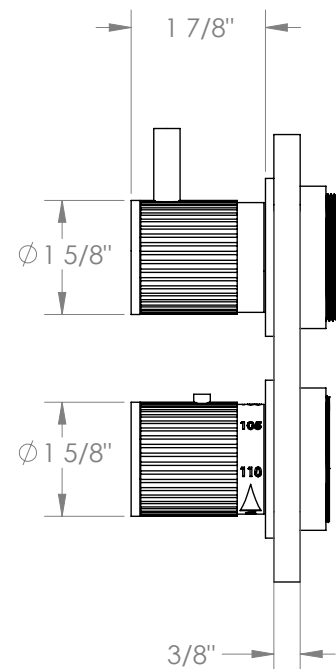

Meets the applicable requirements of ASME A112.18.1/CSA B125.1, entitled "Plumbing Supply Fittings".

Watermark Designs reserves the right to make revisions without notice to product specifications. All product dimensions are nominal.

Updated: 07/2025

350 Dewitt Ave. Brooklyn, NY 11207 USA | T: 1 718 257 2800 | F: 1 718 257 2144 | customerservice@watermark-designs.com