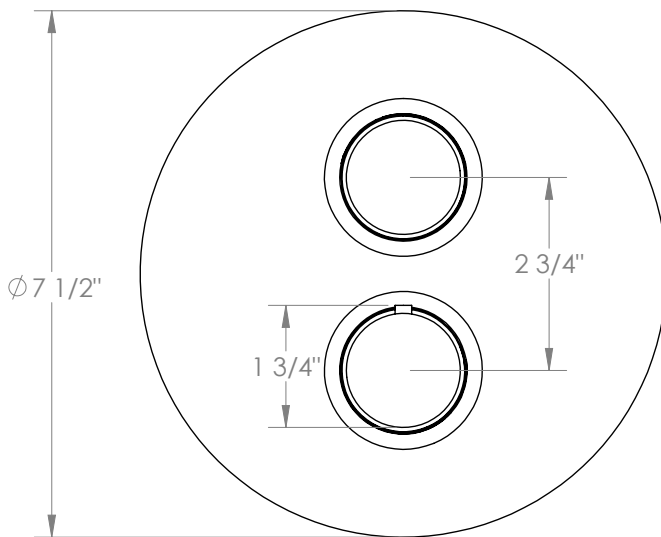

WATERMARK

BROOKLYN, NEW YORK

Thea 45-T20-TA6

Thermostatic Shower Trim with Control

- Requires: SS-TH2000, SS-TH4000, SS-THVD2, or SS-THVD3 Thermostatic Valve
- Solid brass construction
- Bottom handle sets and maintains temperature
- Top handle operates volume and/or diverter controls
- Temperature override button allows access to hotter temperatures
- Professional Installation Required

Available in all finishes shown on the [Watermark Designs website](#)

Meets the applicable requirements of ASME A112.18.1/CSA B125.1, entitled "Plumbing Supply Fittings".

Watermark Designs reserves the right to make revisions without notice to product specifications. All product dimensions are nominal.