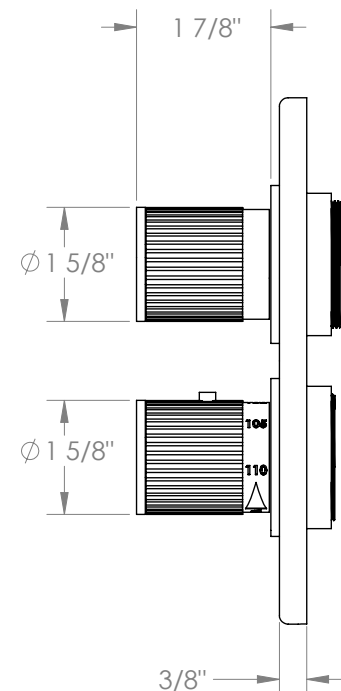

WATERMARK

BROOKLYN, NEW YORK

Thea 45-T20-TA6

Thermostatic Shower Trim with Control

- Requires: SS-TH2000, SS-TH4000, SS-THVD2, or SS-THVD3 Thermostatic Valve
- Solid brass construction
- Bottom handle sets and maintains temperature
- Top handle operates volume and/or diverter controls
- Temperature override button allows access to hotter temperatures
- Professional Installation Required

Available in all finishes shown on the [Watermark Designs website](#)

Meets the applicable requirements of ASME A112.18.1/CSA B125.1, entitled "Plumbing Supply Fittings".

Watermark Designs reserves the right to make revisions without notice to product specifications. All product dimensions are nominal.