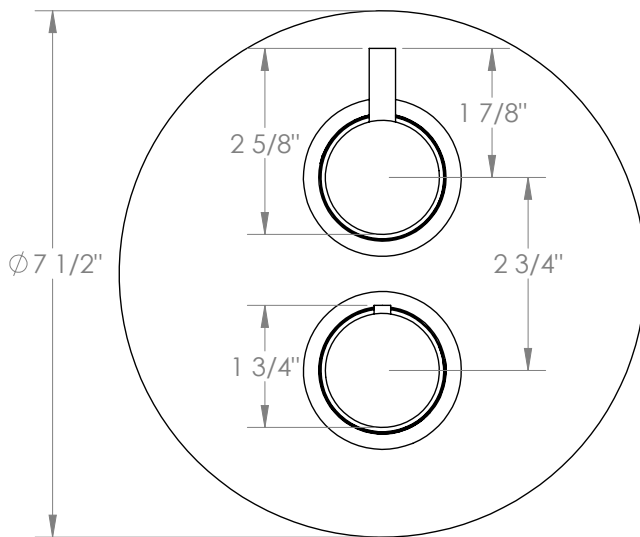

WATERMARK

BROOKLYN, NEW YORK

Thea 45-T20-TA4

Thermostatic Shower Trim with Control

- Requires: SS-TH2000, SS-TH4000, SS-THVD2, or SS-THVD3 Thermostatic Valve
- Solid brass construction
- Bottom handle sets and maintains temperature
- Top handle operates volume and/or diverter controls
- Temperature override button allows access to hotter temperatures
- Professional Installation Required

Available in all finishes shown on the [Watermark Designs website](#)

Meets the applicable requirements of ASME A112.18.1/CSA B125.1, entitled "Plumbing Supply Fittings".

Watermark Designs reserves the right to make revisions without notice to product specifications. All product dimensions are nominal.