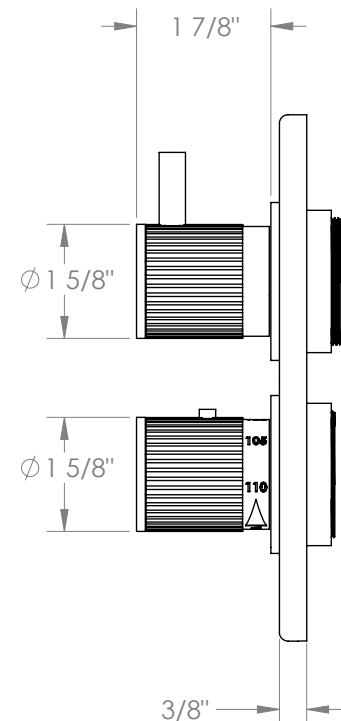

WATERMARK

BROOKLYN, NEW YORK

Thea 45-T20-TA4

Thermostatic Shower Trim with Control

- Requires: SS-TH2000, SS-TH4000, SS-THVD2, or SS-THVD3 Thermostatic Valve
- Solid brass construction
- Bottom handle sets and maintains temperature
- Top handle operates volume and/or diverter controls
- Temperature override button allows access to hotter temperatures
- Professional Installation Required

Available in all finishes shown on the [Watermark Designs website](#)

Meets the applicable requirements of ASME A112.18.1/CSA B125.1, entitled "Plumbing Supply Fittings".

Watermark Designs reserves the right to make revisions without notice to product specifications. All product dimensions are nominal.