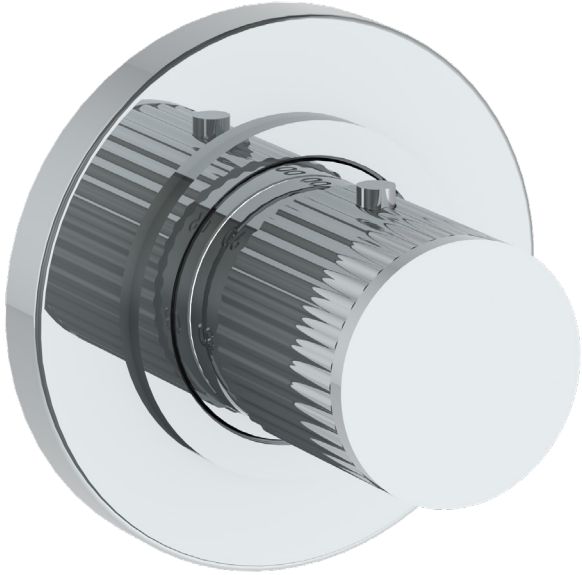

## Thea 45-T15-TA6

Mini Thermostatic Shower Trim

- Requires: SS-TH50 Mini Thermostatic Valve
- Solid brass construction
- Handle sets and maintains temperature
- Temperature override button allows access to hotter temperatures
- Separate volume control(s) needed to complete installation
- Extension Kit: EXT41
- Professional Installation Required

Available in all finishes shown on the [Watermark Designs website](#)

Meets the applicable requirements of ASME A112.18.1/CSA B125.1, entitled "Plumbing Supply Fittings".

Watermark Designs reserves the right to make revisions without notice to product specifications. All product dimensions are nominal.