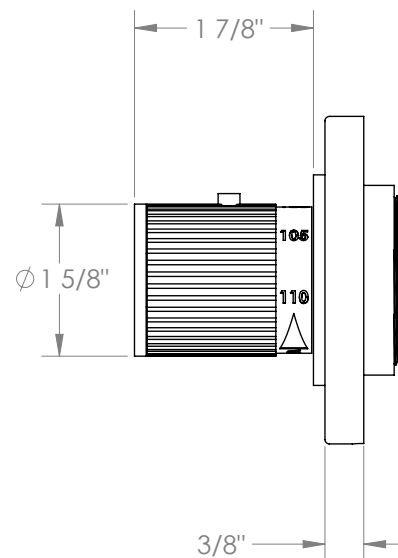

## Thea 45-T15-TA6

Mini Thermostatic Shower Trim

- Requires: SS-TH50 Mini Thermostatic Valve
- Solid brass construction
- Handle sets and maintains temperature
- Temperature override button allows access to hotter temperatures
- Separate volume control(s) needed to complete installation
- Extension Kit: EXT41
- Professional Installation Required

Available in all finishes shown on the [Watermark Designs website](#)

Meets the applicable requirements of ASME A112.18.1/CSA B125.1, entitled "Plumbing Supply Fittings".

Watermark Designs reserves the right to make revisions without notice to product specifications. All product dimensions are nominal.