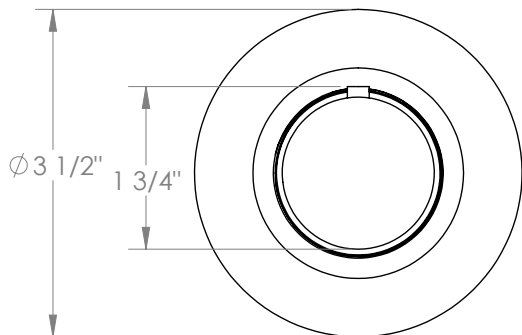

## Thea 45-T15-TA6

Mini Thermostatic Shower Trim

- Requires: SS-TH50 Mini Thermostatic Valve
- Solid brass construction
- Handle sets and maintains temperature
- Temperature override button allows access to hotter temperatures
- Separate volume control(s) needed to complete installation
- Extension Kit: EXT41
- Professional Installation Required

Available in all finishes shown on the [Watermark Designs website](#)

Meets the applicable requirements of ASME A112.18.1/CSA B125.1, entitled "Plumbing Supply Fittings".

Watermark Designs reserves the right to make revisions without notice to product specifications. All product dimensions are nominal.