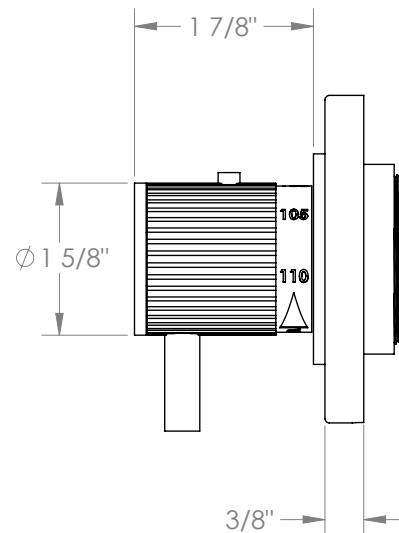

WATERMARK

BROOKLYN, NEW YORK

Thea 45-T15-TA4

Mini Thermostatic Shower Trim

- Requires: SS-TH50 Mini Thermostatic Valve
- Solid brass construction
- Handle sets and maintains temperature
- Temperature override button allows access to hotter temperatures
- Separate volume control(s) needed to complete installation
- Extension Kit: EXT41
- Professional Installation Required

Available in all finishes shown on the [Watermark Designs website](#)

Meets the applicable requirements of ASME A112.18.1/CSA B125.1, entitled "Plumbing Supply Fittings".

Watermark Designs reserves the right to make revisions without notice to product specifications. All product dimensions are nominal.