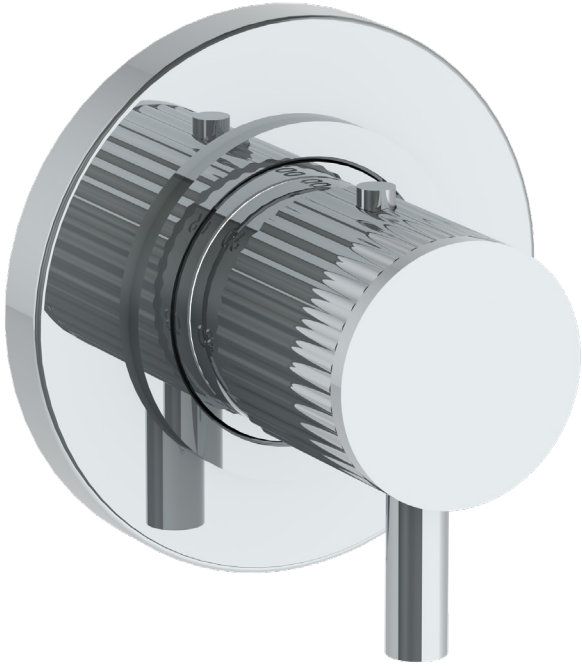

WATERMARK

BROOKLYN, NEW YORK

Thea 45-T15-TA4

Mini Thermostatic Shower Trim

- Requires: SS-TH50 Mini Thermostatic Valve
- Solid brass construction
- Handle sets and maintains temperature
- Temperature override button allows access to hotter temperatures
- Separate volume control(s) needed to complete installation
- Extension Kit: EXT41
- Professional Installation Required

Available in all finishes shown on the [Watermark Designs website](#)

Meets the applicable requirements of ASME A112.18.1/CSA B125.1, entitled "Plumbing Supply Fittings".

Watermark Designs reserves the right to make revisions without notice to product specifications. All product dimensions are nominal.