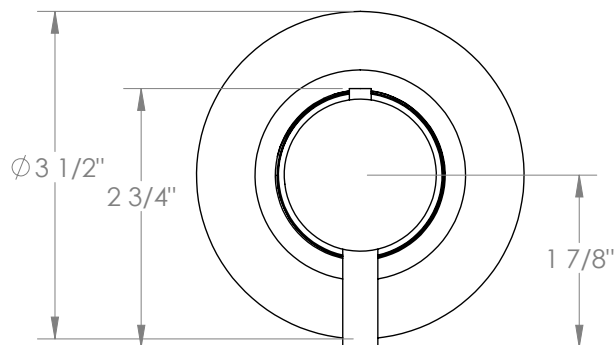

WATERMARK

BROOKLYN, NEW YORK

Thea 45-T15-TA4

Mini Thermostatic Shower Trim

- Requires: SS-TH50 Mini Thermostatic Valve
- Solid brass construction
- Handle sets and maintains temperature
- Temperature override button allows access to hotter temperatures
- Separate volume control(s) needed to complete installation
- Extension Kit: EXT41
- Professional Installation Required

Available in all finishes shown on the [Watermark Designs website](#)

Meets the applicable requirements of ASME A112.18.1/CSA B125.1, entitled "Plumbing Supply Fittings".

Watermark Designs reserves the right to make revisions without notice to product specifications. All product dimensions are nominal.