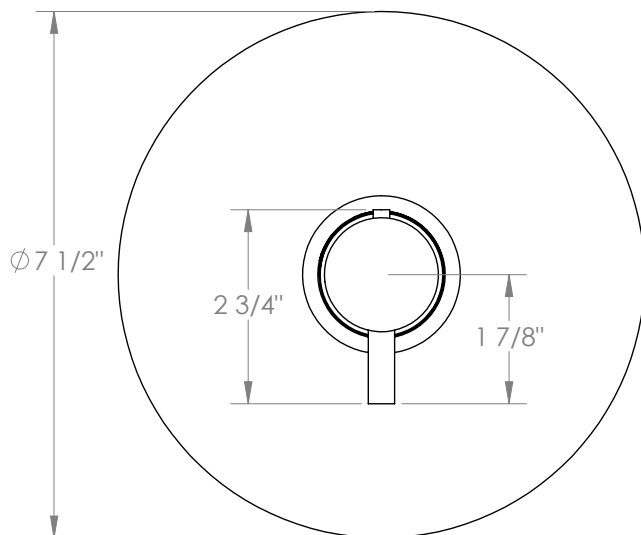

WATERMARK

BROOKLYN, NEW YORK

Thea 45-T10-TA4

Thermostatic Shower Trim

- Requires: SS-TH1000 or SS-TH3000 Thermostatic Valve
- Solid brass construction
- Handle sets and maintains temperature
- Temperature override button allows access to hotter temperatures
- Separate volume control(s) needed to complete installation
- Extension Kit: EXT41
- Professional Installation Required

Available in all finishes shown on the [Watermark Designs website](#)

Meets the applicable requirements of ASME A112.18.1/CSA B125.1, entitled "Plumbing Supply Fittings".

Watermark Designs reserves the right to make revisions without notice to product specifications. All product dimensions are nominal.