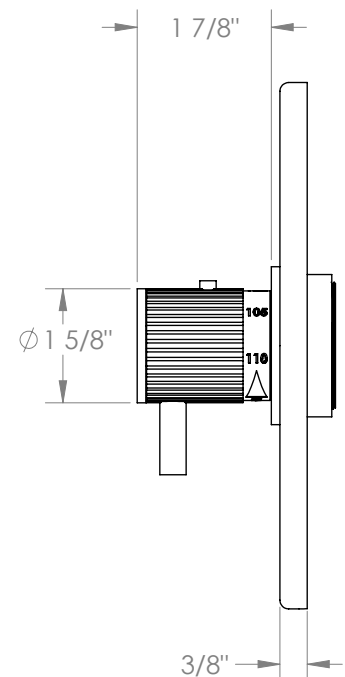

WATERMARK

BROOKLYN, NEW YORK

Thea 45-T10-TA4

Thermostatic Shower Trim

- Requires: SS-TH1000 or SS-TH3000 Thermostatic Valve
- Solid brass construction
- Handle sets and maintains temperature
- Temperature override button allows access to hotter temperatures
- Separate volume control(s) needed to complete installation
- Extension Kit: EXT41
- Professional Installation Required

Available in all finishes shown on the [Watermark Designs website](#)

Meets the applicable requirements of ASME A112.18.1/CSA B125.1, entitled "Plumbing Supply Fittings".

Watermark Designs reserves the right to make revisions without notice to product specifications. All product dimensions are nominal.