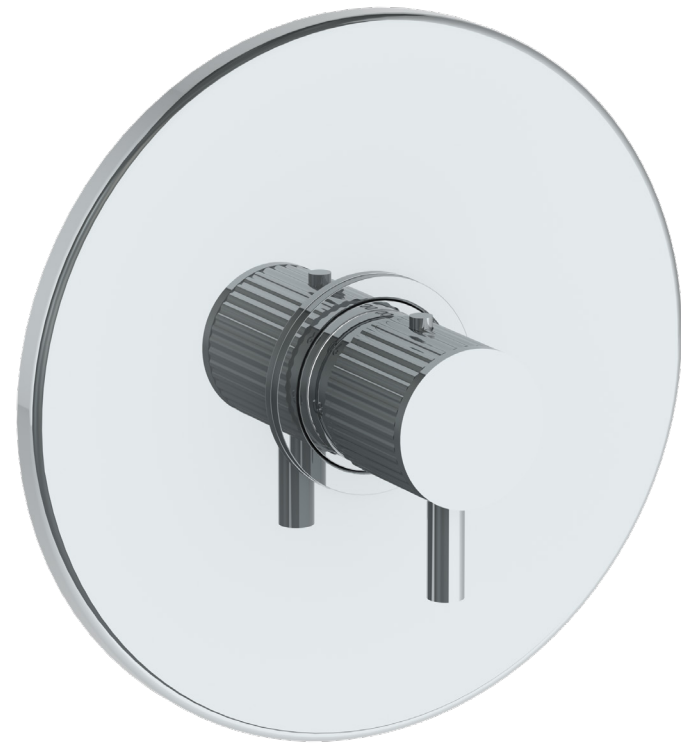

WATERMARK

BROOKLYN, NEW YORK

Thea 45-T10-TA4

Thermostatic Shower Trim

- Requires: SS-TH1000 or SS-TH3000 Thermostatic Valve
- Solid brass construction
- Handle sets and maintains temperature
- Temperature override button allows access to hotter temperatures
- Separate volume control(s) needed to complete installation
- Extension Kit: EXT41
- Professional Installation Required

Available in all finishes shown on the [Watermark Designs website](#)

Meets the applicable requirements of ASME A112.18.1/CSA B125.1, entitled "Plumbing Supply Fittings".

Watermark Designs reserves the right to make revisions without notice to product specifications. All product dimensions are nominal.