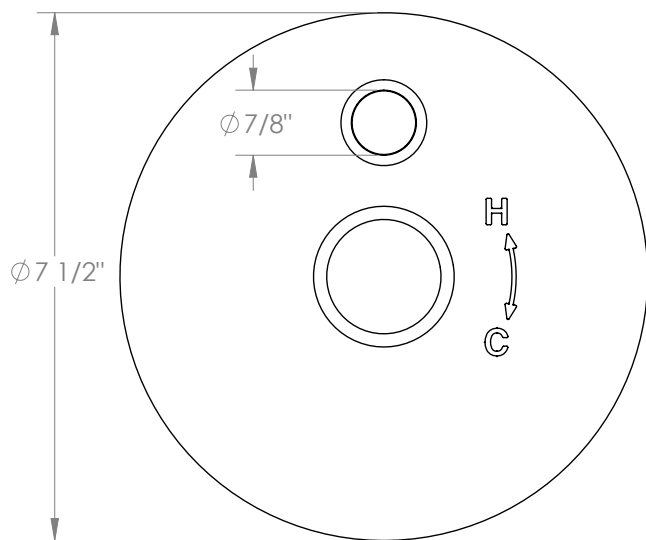

WATERMARK

BROOKLYN, NEW YORK

Thea 45-P90-TA6

Pressure Balance Shower Trim with Diverter

- Requires: SS-PB85 Pressure Balance Valve
- Solid brass construction
- Handle turns water on/off and sets desired temperature
- Lockable diverter knob switches from bottom outlet to top outlet
- Extension Kit: EXT81
- Professional installation recommended

Available in all finishes shown on the [Watermark Designs website](#)

Meets the applicable requirements of ASME A112.18.1/CSA B125.1, entitled "Plumbing Supply Fittings".

Watermark Designs reserves the right to make revisions without notice to product specifications. All product dimensions are nominal.