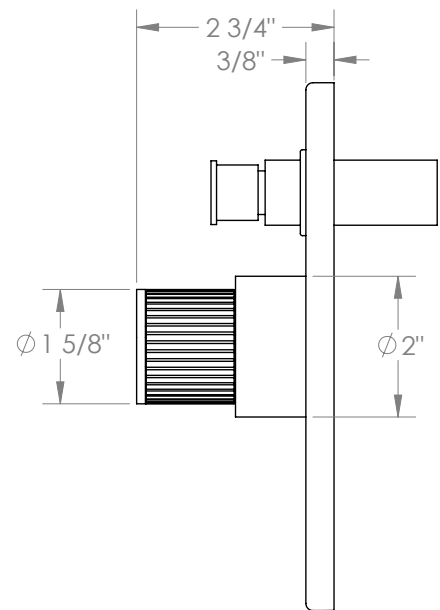

WATERMARK

BROOKLYN, NEW YORK

Thea 45-P90-TA6

Pressure Balance Shower Trim with Diverter

- Requires: SS-PB85 Pressure Balance Valve
- Solid brass construction
- Handle turns water on/off and sets desired temperature
- Lockable diverter knob switches from bottom outlet to top outlet
- Extension Kit: EXT81
- Professional installation recommended

Available in all finishes shown on the [Watermark Designs website](#)

Meets the applicable requirements of ASME A112.18.1/CSA B125.1, entitled "Plumbing Supply Fittings".

Watermark Designs reserves the right to make revisions without notice to product specifications. All product dimensions are nominal.