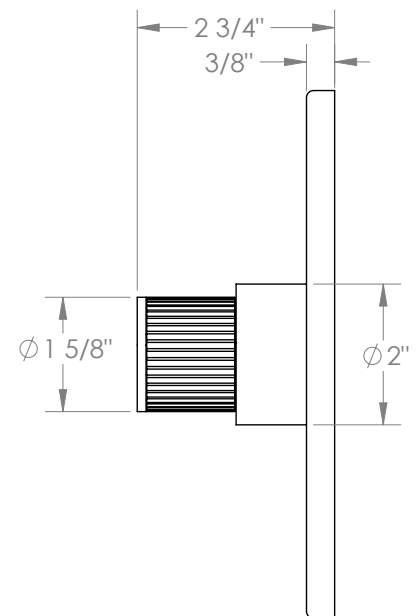

## Thea 45-P80-TA6

Pressure Balance Shower Trim

- Requires: SS-PB75 Pressure Balance Valve
- Solid brass construction
- Handle turns water on/off and sets desired temperature
- Extension Kit: EXT20
- Professional installation recommended

Available in all finishes shown on the [Watermark Designs website](#)

Meets the applicable requirements of ASME A112.18.1/CSA B125.1, entitled "Plumbing Supply Fittings".

Watermark Designs reserves the right to make revisions without notice to product specifications. All product dimensions are nominal.