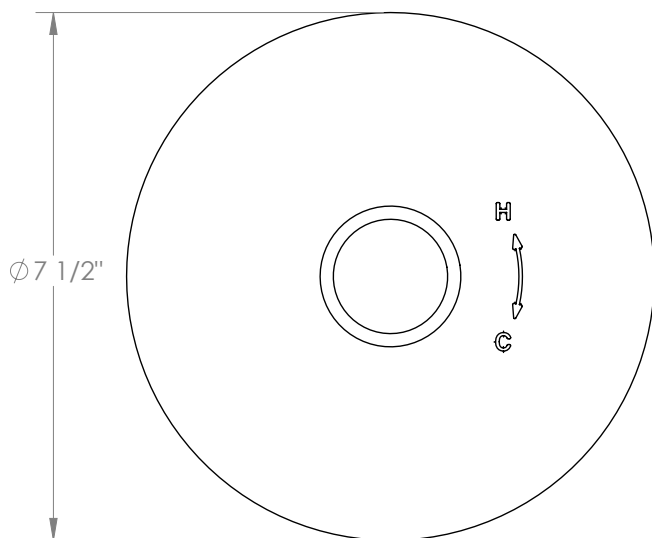

## Thea 45-P80-TA6

Pressure Balance Shower Trim

- Requires: SS-PB75 Pressure Balance Valve
- Solid brass construction
- Handle turns water on/off and sets desired temperature
- Extension Kit: EXT20
- Professional installation recommended

Available in all finishes shown on the [Watermark Designs website](#)

Meets the applicable requirements of ASME A112.18.1/CSA B125.1, entitled "Plumbing Supply Fittings".

Watermark Designs reserves the right to make revisions without notice to product specifications. All product dimensions are nominal.