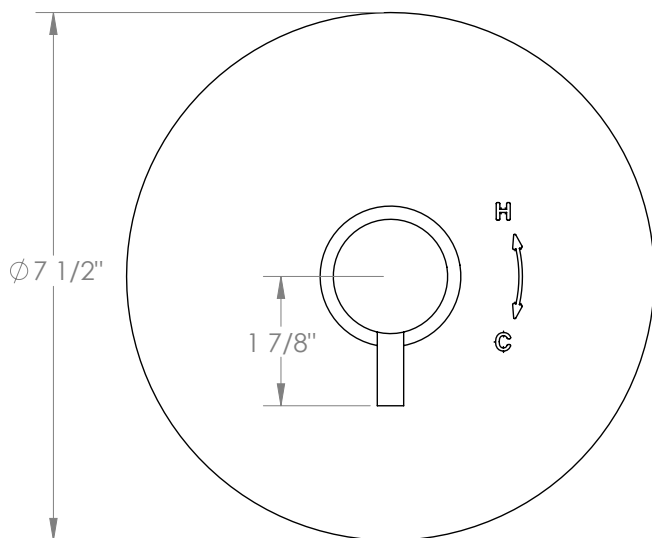

WATERMARK

BROOKLYN, NEW YORK

Thea 45-P80-TA4

Pressure Balance Shower Trim

- Requires: SS-PB75 Pressure Balance Valve
- Solid brass construction
- Handle turns water on/off and sets desired temperature
- Extension Kit: EXT20
- Professional installation recommended

Available in all finishes shown on the [Watermark Designs website](#)

Meets the applicable requirements of ASME A112.18.1/CSA B125.1, entitled "Plumbing Supply Fittings".

Watermark Designs reserves the right to make revisions without notice to product specifications. All product dimensions are nominal.