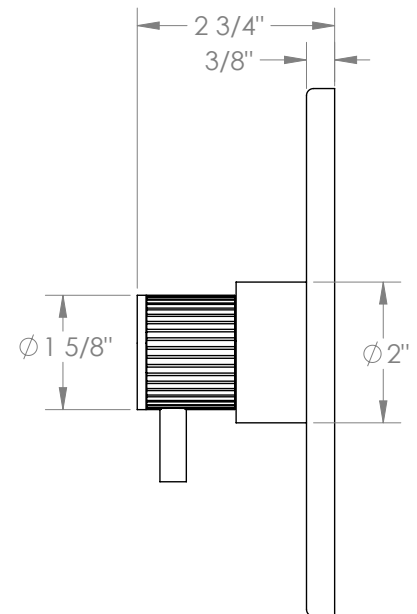

WATERMARK

BROOKLYN, NEW YORK

Thea 45-P80-TA4

Pressure Balance Shower Trim

- Requires: SS-PB75 Pressure Balance Valve
- Solid brass construction
- Handle turns water on/off and sets desired temperature
- Extension Kit: EXT20
- Professional installation recommended

Available in all finishes shown on the [Watermark Designs website](#)

Meets the applicable requirements of ASME A112.18.1/CSA B125.1, entitled "Plumbing Supply Fittings".

Watermark Designs reserves the right to make revisions without notice to product specifications. All product dimensions are nominal.