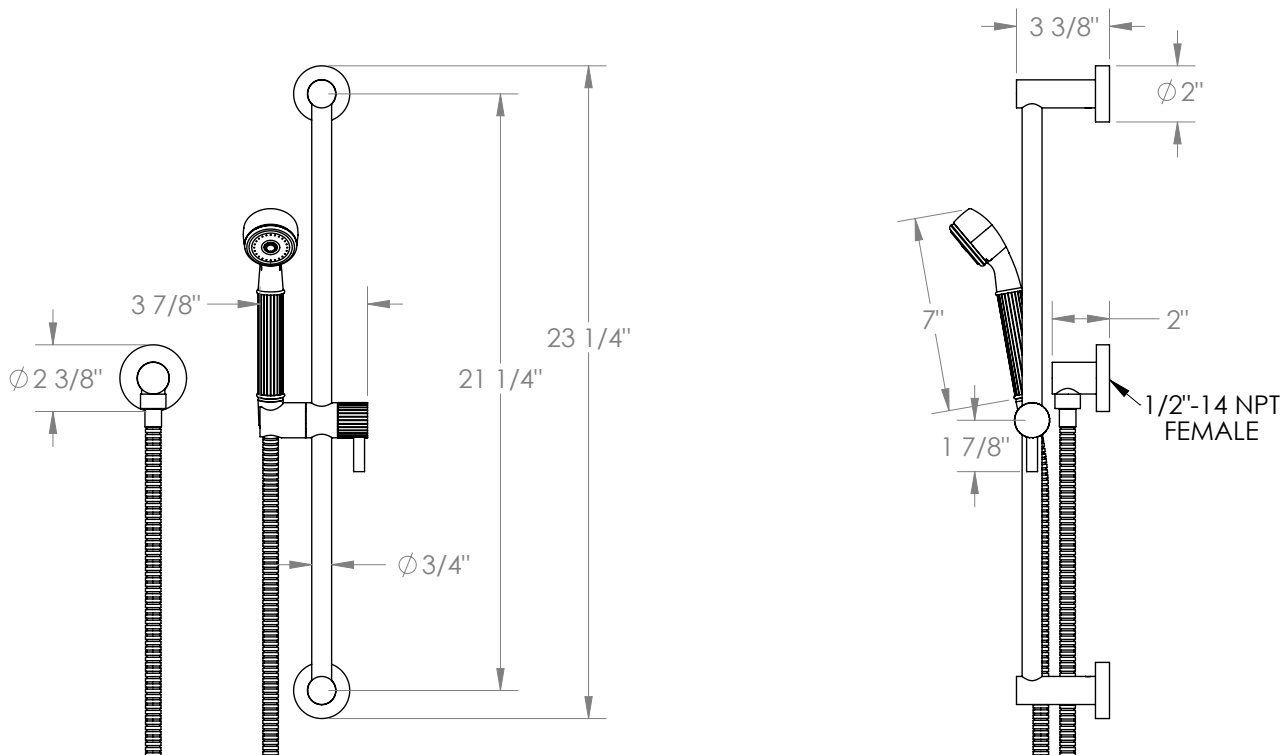

WATERMARK

BROOKLYN, NEW YORK

Thea 45-HSPB2-TA4

Positioning Bar Shower Kit with Hand Shower

- Flow Rate: 1.75 GPM Max @ 45-80 PSI
- Brass construction
- Slider can be adjusted to 0°, 30°, and 60° and is reversible.
- Contains two check valves - one in the hand shower and one in the wall elbow
- Includes the following components:
 - Shower Positioning Bar: 45-6524-TA4
 - Hand Shower: SH-S1000F2
 - Shower Hose: DS-4079 (69")
- Professional installation recommended

Available in all finishes shown on the [Watermark Designs website](https://www.watermark-designs.com)

Meets the applicable requirements of ASME A112.18.1/CSA B125.1, entitled "Plumbing Supply Fittings".

Watermark Designs reserves the right to make revisions without notice to product specifications. All product dimensions are nominal.

Updated: 07/2025

350 Dewitt Ave. Brooklyn, NY 11207 USA | T: 1 718 257 2800 | F: 1 718 257 2144 | customerservice@watermark-designs.com