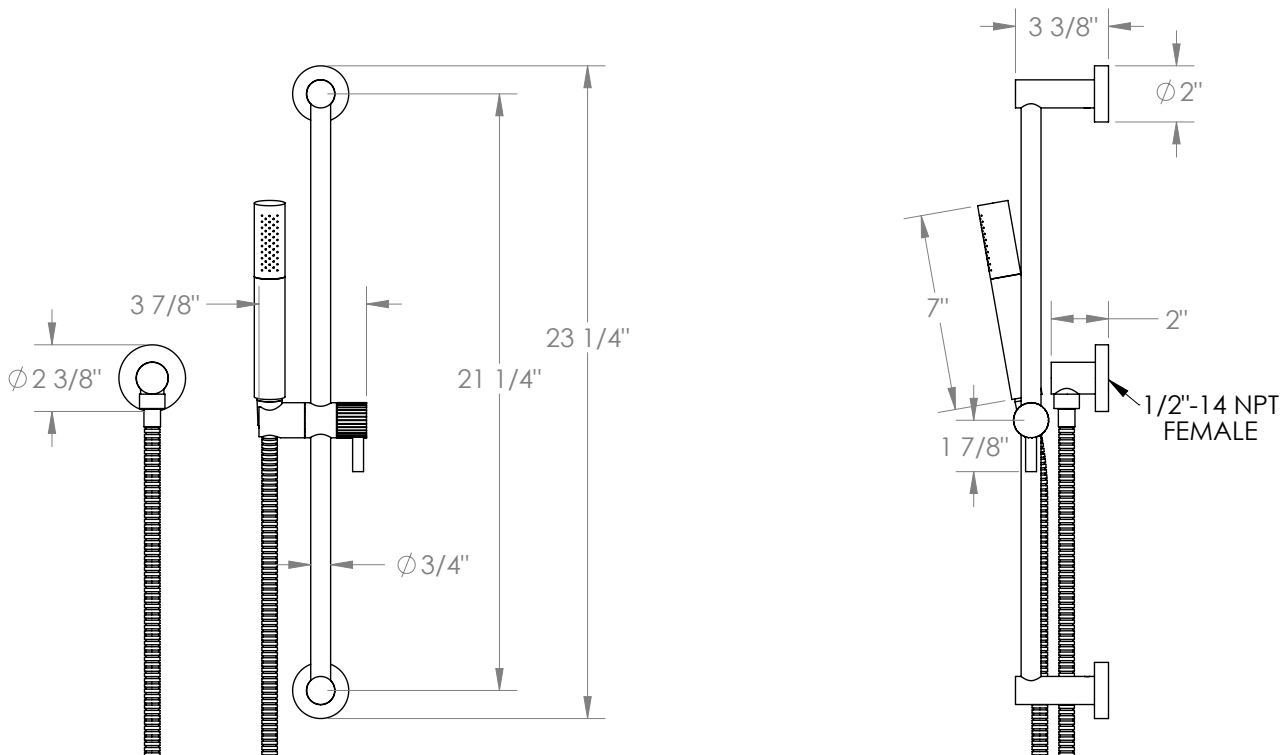

## Thea 45-HSPB1-TA4

### Positioning Bar Shower Kit with Hand Shower

- Flow Rate: 1.75 GPM Max @ 45-80 PSI
- Brass construction
- Slider can be adjusted to 0°, 30°, and 60° and is reversible.
- Contains two check valves - one in the hand shower and one in the wall elbow
- Includes the following components:
  - Shower Positioning Bar: 45-6524-TA4
  - Hand Shower: SH-TIT30
  - Shower Hose: DS-4079 (69")
- Professional installation recommended

Available in all finishes shown on the [Watermark Designs website](#)

Meets the applicable requirements of ASME A112.18.1/CSA B125.1, entitled "Plumbing Supply Fittings".

Watermark Designs reserves the right to make revisions without notice to product specifications. All product dimensions are nominal.