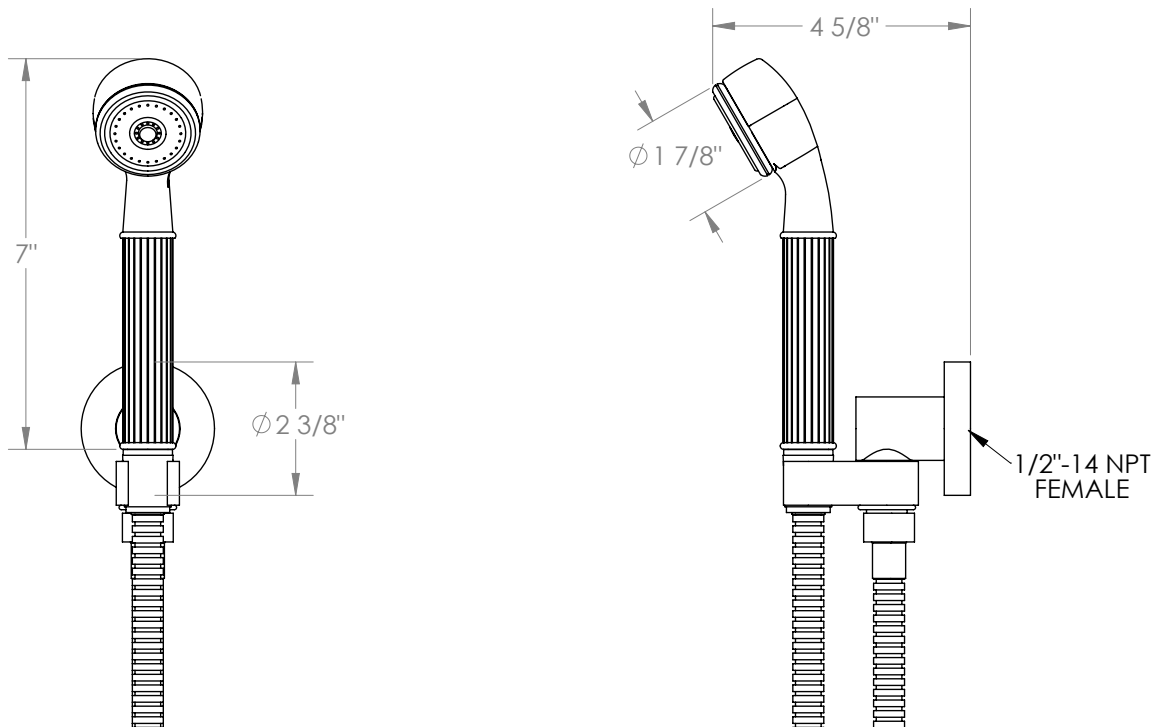

WATERMARK

BROOKLYN, NEW YORK

Thea 45-HSHK4

Wall Mounted Hand Shower Kit with Hand Shower and Hose

- Flow Rate: 1.75 GPM Max @ 45-80 PSI
- Brass construction
- Contains two check valves - one in the hand shower and one in the wall elbow
- Includes the following components:
 - Hand Shower: SH-S1000F2
 - Shower Hose: DS-4079 (69")
 - Wall Elbow with Hook: ELB-TIT1
- Professional installation recommended

Available in all finishes shown on the [Watermark Designs website](#)

Meets the applicable requirements of ASME A112.18.1/CSA B125.1, entitled "Plumbing Supply Fittings".

Watermark Designs reserves the right to make revisions without notice to product specifications. All product dimensions are nominal.