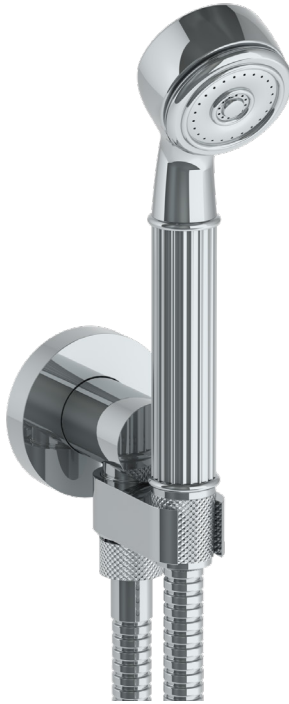

WATERMARK

BROOKLYN, NEW YORK

Thea 45-HSHK4

Wall Mounted Hand Shower Kit with Hand Shower and Hose

- Flow Rate: 1.75 GPM Max @ 45-80 PSI
- Brass construction
- Contains two check valves - one in the hand shower and one in the wall elbow
- Includes the following components:
 - Hand Shower: SH-S1000F2
 - Shower Hose: DS-4079 (69")
 - Wall Elbow with Hook: ELB-TIT1
- Professional installation recommended

Available in all finishes shown on the [Watermark Designs website](#)

Meets the applicable requirements of ASME A112.18.1/CSA B125.1, entitled "Plumbing Supply Fittings".

Watermark Designs reserves the right to make revisions without notice to product specifications. All product dimensions are nominal.