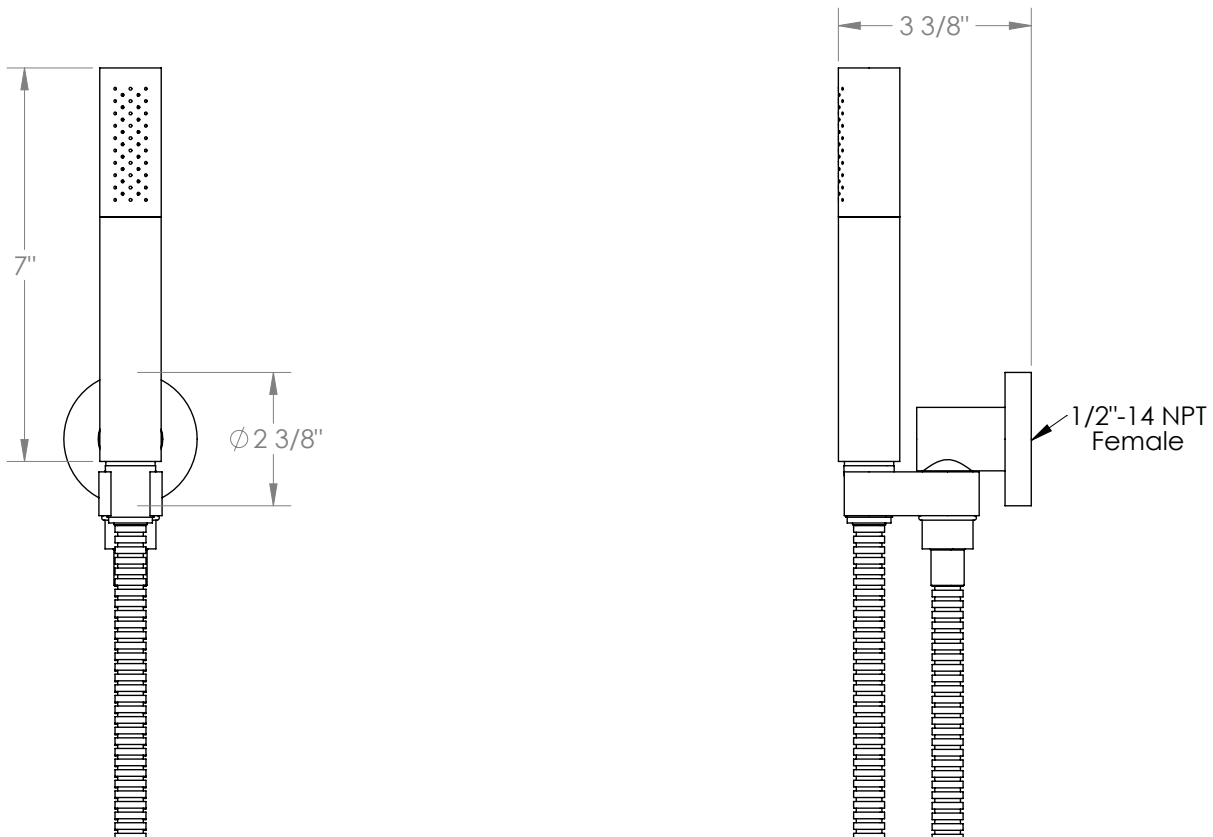

WATERMARK

BROOKLYN, NEW YORK

Thea 45-HSHK3

Wall Mounted Hand Shower Kit with Slim Hand Shower and Hose

- Flow Rate: 1.75 GPM Max @ 45-80 PSI
- Brass construction
- Contains two check valves - one in the hand shower and one in the wall elbow
- Includes the following components:
 - Hand Shower: SH-TIT30
 - Shower Hose: DS-4079 (69")
 - Wall Elbow with Hook: ELB-TIT1
- Professional installation recommended

Available in all finishes shown on the [Watermark Designs website](#)

Meets the applicable requirements of ASME A112.18.1/CSA B125.1, entitled "Plumbing Supply Fittings".

Watermark Designs reserves the right to make revisions without notice to product specifications. All product dimensions are nominal.