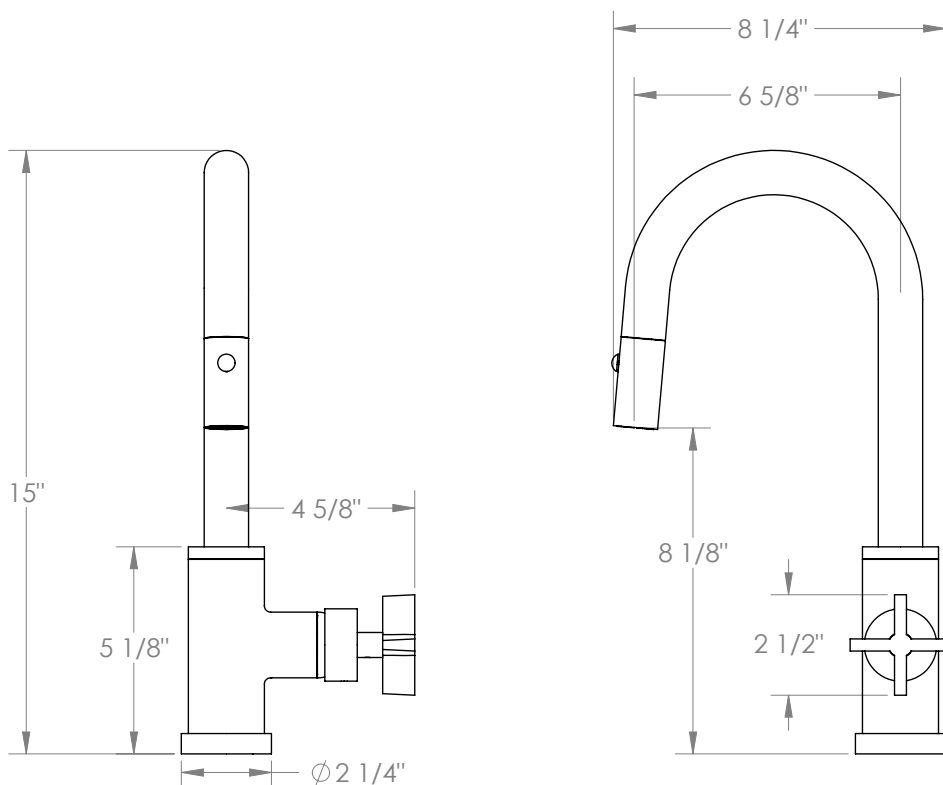

WATERMARK

BROOKLYN, NEW YORK

Available in all finishes shown on the [Watermark Designs website](#)

Blue

37-9.3PG2-BL5

Deck Mounted, Gooseneck, Monoblock Kitchen
Prep Faucet with Pull Down Spray

- Pullout Hose Length: 14-16" (Final Length May Vary Depending on Spout Type)
- Fits Deck Up To 1-1/2" Thick
- Recommended Mounting Hole: 1-3/8"
- All Lead-Free Brass Construction
- Flow Rate: 1.75 GPM Max @ 45-80 PSI
- Kerox Ceramic Mixing Cartridge
- 2 Flow Patterns, Aerated and Spray, Controlled By One Button
- 360° Rotating Spout with Magnetic Docking for Spray
- Professional Installation Required

Meets the applicable requirements of ASME A112.18.1-2005/CSA B125.1-05, entitled "Plumbing Supply Fittings".

Watermark Designs reserves the right to make revisions without notice to produce specifications. All product dimensions are nominal. **Updated: 11/2025**