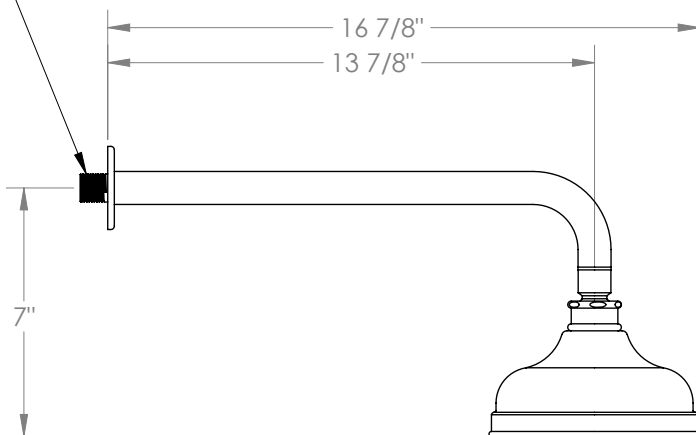

WATERMARK

BROOKLYN, NEW YORK

Haley
34-HAF.1

Wall Mounted Showerhead

- Flow Rate: 1.75 GPM @ 45-80 PSI
- Easy clean silicone rubber nozzles
- Brass construction
- Includes: SS-703AF and SH-RH070
- Professional Installation Required

Available in all finishes shown on the [Watermark Designs website](#)

1/2"-14 NPT MALE

Ø 2 3/8"

Meets the applicable requirements of ASME A112.18.1-2005/CSA B125.1-05, entitled "Plumbing Supply Fittings".