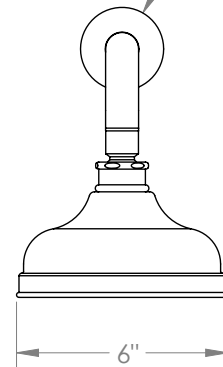

WATERMARK

BROOKLYN, NEW YORK

Haley
34-HAF.1

Wall Mounted Showerhead

- Flow Rate: 1.75 GPM @ 45-80 PSI
- Easy clean silicone rubber nozzles
- Brass construction
- Includes: SS-703AF and SH-RH070
- Professional Installation Required

Available in all finishes shown on the [Watermark Designs website](#)

1/2"-14 NPT MALE

Ø 2 3/8"

Meets the applicable requirements of ASME A112.18.1-2005/CSA B125.1-05, entitled "Plumbing Supply Fittings".