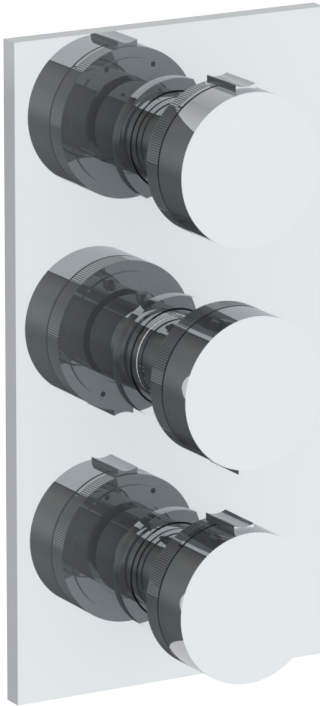

WATERMARK

BROOKLYN, NEW YORK

Elements 21-T30-LKE2

Wall Mounted Thermostatic Shower Trim with
Two Built-In Controls

- Requires SS-TH6000 Concealed Rough
- Optional item: EXT56C
- Center handle controls temperature, press button for hotter temperatures
- All Solid Brass Construction
- Professional Installation Required

Available in all finishes shown on the [Watermark Designs website](#)

Meets the applicable requirements of ASME A112.18.1/CSA B125.1, entitled "Plumbing Supply Fittings".

Watermark Designs reserves the right to make revisions without notice to product specifications. All product dimensions are nominal.