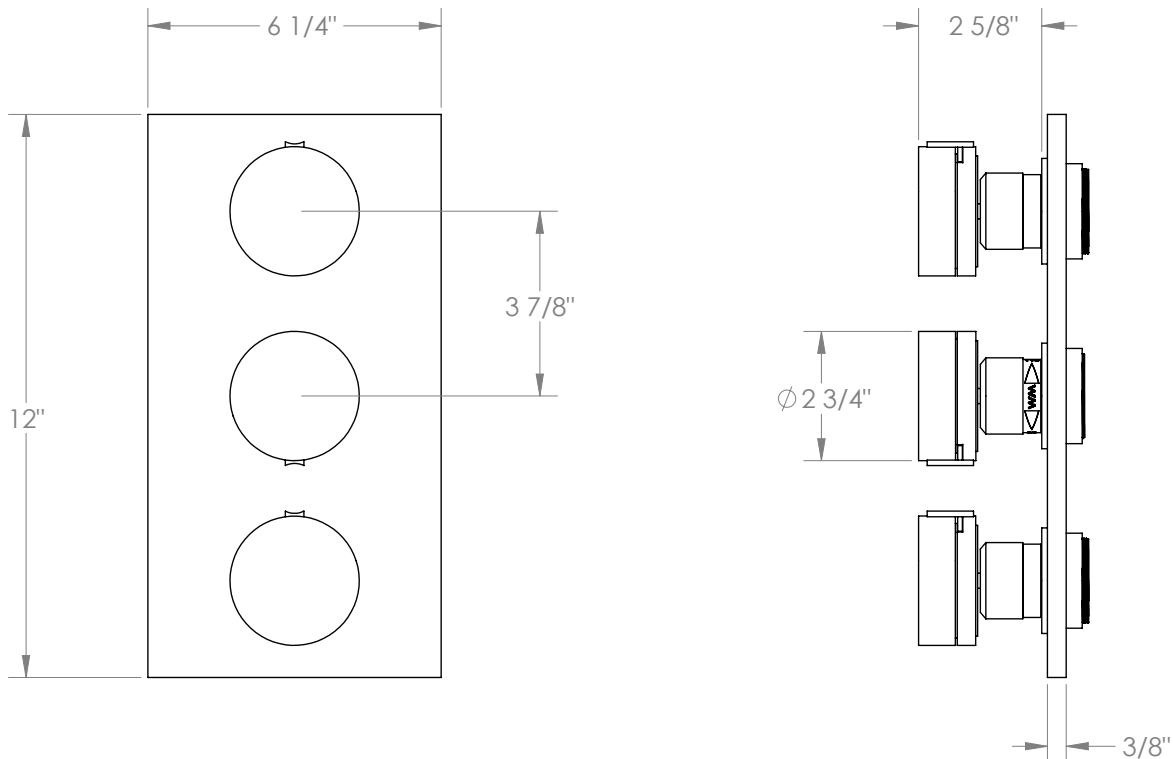

WATERMARK

BROOKLYN, NEW YORK

Elements 21-T30-LKE2

Wall Mounted Thermostatic Shower Trim with
Two Built-In Controls

- Requires SS-TH6000 Concealed Rough
- Optional item: EXT56C
- Center handle controls temperature, press button for hotter temperatures
- All Solid Brass Construction
- Professional Installation Required

Available in all finishes shown on the [Watermark Designs website](#)

Meets the applicable requirements of ASME A112.18.1/CSA B125.1, entitled "Plumbing Supply Fittings".

Watermark Designs reserves the right to make revisions without notice to product specifications. All product dimensions are nominal.