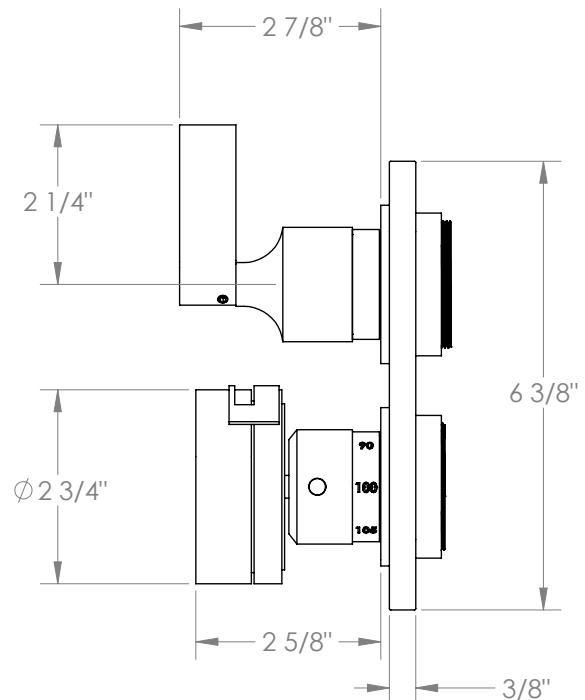

WATERMARK

BROOKLYN, NEW YORK

Elements 21-T25-KNE1

Wall Mounted Mini Thermostatic Shower Trim
with Two Handles

- To be used with SS-TH60, SS-TH70
- Optional item: EXT51
- Top handle controls volume
- Bottom handle controls temperature, press button for hotter temperatures
- All Solid Brass Construction
- Professional Installation Required

Available in all finishes shown on the [Watermark Designs website](#)

Meets the applicable requirements of ASME A112.18.1/CSA B125.1, entitled "Plumbing Supply Fittings".

Watermark Designs reserves the right to make revisions without notice to product specifications. All product dimensions are nominal.