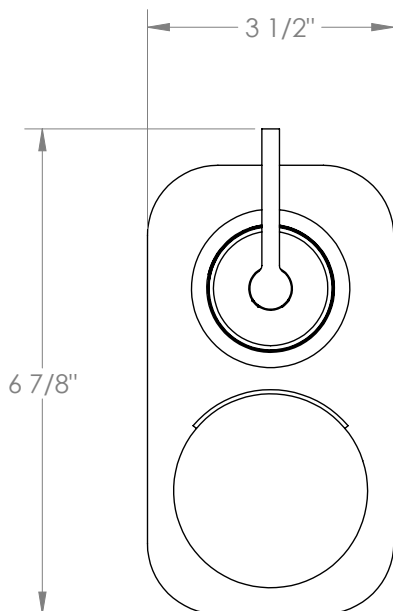

WATERMARK

BROOKLYN, NEW YORK

Elements 21-T25-KNE1

Wall Mounted Mini Thermostatic Shower Trim
with Two Handles

- To be used with SS-TH60, SS-TH70
- Optional item: EXT51
- Top handle controls volume
- Bottom handle controls temperature, press button for hotter temperatures
- All Solid Brass Construction
- Professional Installation Required

Available in all finishes shown on the [Watermark Designs website](#)

Meets the applicable requirements of ASME A112.18.1/CSA B125.1, entitled "Plumbing Supply Fittings".

Watermark Designs reserves the right to make revisions without notice to product specifications. All product dimensions are nominal.