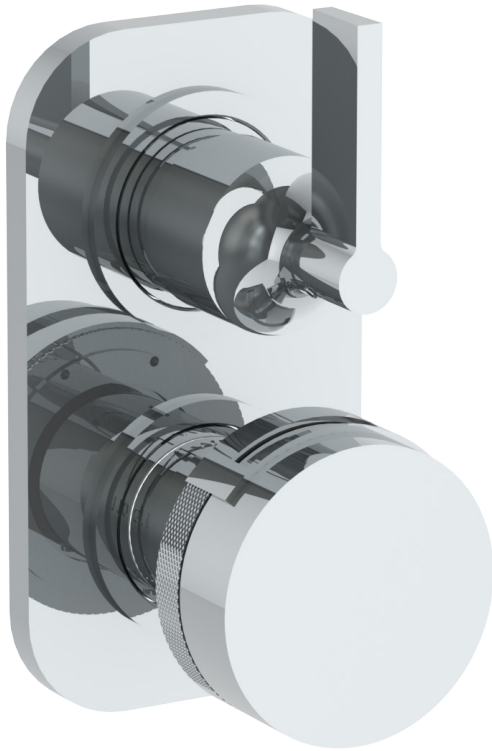

WATERMARK

BROOKLYN, NEW YORK

Elements 21-T25-KNE1

Wall Mounted Mini Thermostatic Shower Trim
with Two Handles

- To be used with SS-TH60, SS-TH70
- Optional item: EXT51
- Top handle controls volume
- Bottom handle controls temperature, press button for hotter temperatures
- All Solid Brass Construction
- Professional Installation Required

Available in all finishes shown on the [Watermark Designs website](#)

Meets the applicable requirements of ASME A112.18.1/CSA B125.1, entitled "Plumbing Supply Fittings".

Watermark Designs reserves the right to make revisions without notice to product specifications. All product dimensions are nominal.