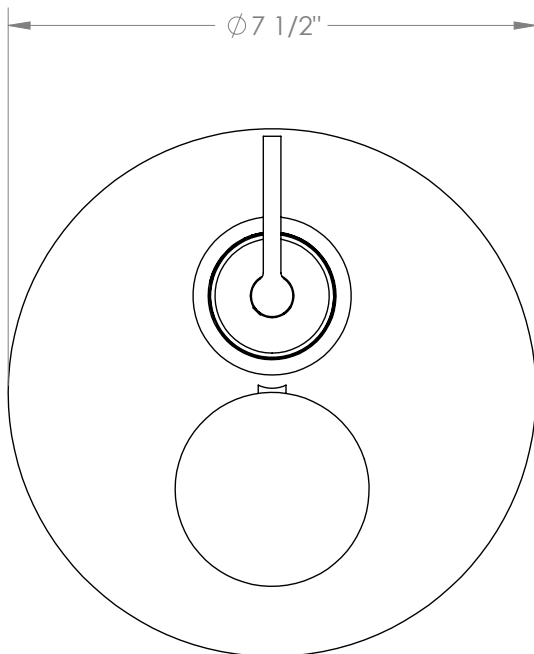

## Elements

### 21-T20-LKE2

Wall Mounted Thermostatic Shower Trim with Two Handles

- To be used with SS-TH2000, SS-TH4000, SS-THVD2
- Optional item: EXT51
- All Solid Brass Construction
- Professional Installation Required