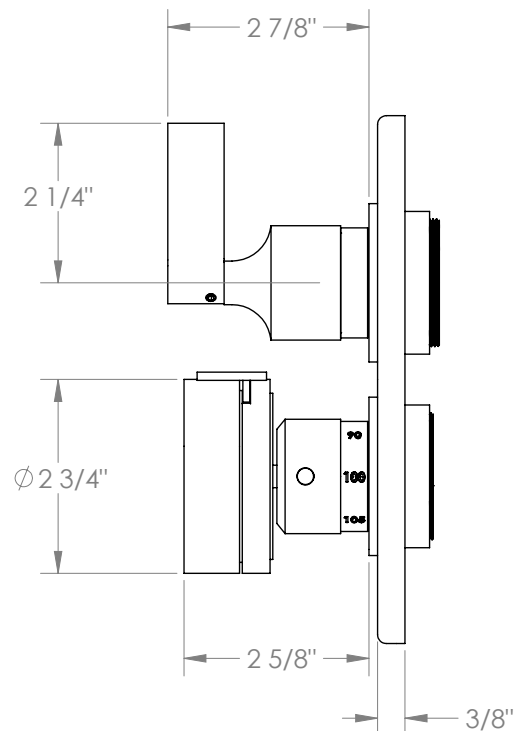

## Elements

### 21-T20-LKE2

Wall Mounted Thermostatic Shower Trim with Two Handles

- To be used with SS-TH2000, SS-TH4000, SS-THVD2
- Optional item: EXT51
- All Solid Brass Construction
- Professional Installation Required

Meets the applicable requirements of ASME A112.18.1/CSA B125.1, entitled "Plumbing Supply Fittings".

Watermark Designs reserves the right to make revisions without notice to product specifications. All product dimensions are nominal.