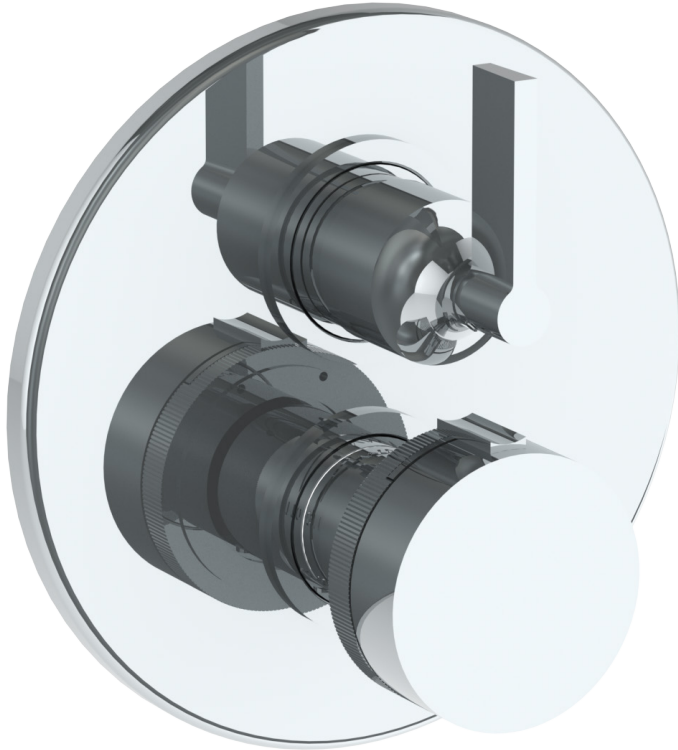

WATERMARK

BROOKLYN, NEW YORK

Available in all finishes shown on the [Watermark Designs website](https://www.watermark-designs.com)

Elements

21-T20-LKE2

Wall Mounted Thermostatic Shower Trim with Two Handles

- To be used with SS-TH2000, SS-TH4000, SS-THVD2
- Optional item: EXT51
- All Solid Brass Construction
- Professional Installation Required