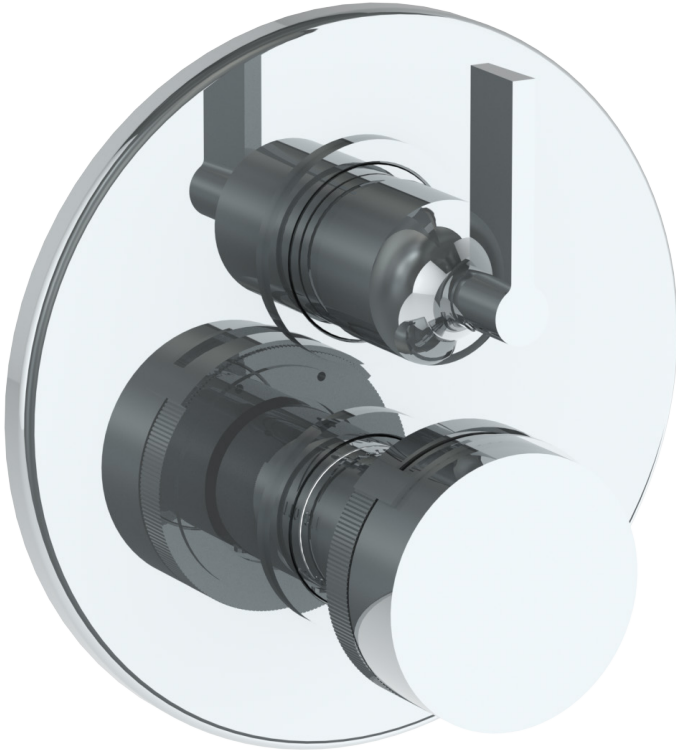

WATERMARK

BROOKLYN, NEW YORK

Elements 21-T20-LKE1

Wall Mounted Thermostatic Shower Trim with
Two Handles

- To be used with SS-TH2000, SS-TH4000, SS-THVD2
- Optional item: EXT51
- All Solid Brass Construction
- Professional Installation Required

Available in all finishes shown on the [Watermark Designs website](https://www.watermark-designs.com)

Meets the applicable requirements of ASME A112.18.1/CSA B125.1, entitled "Plumbing Supply Fittings".