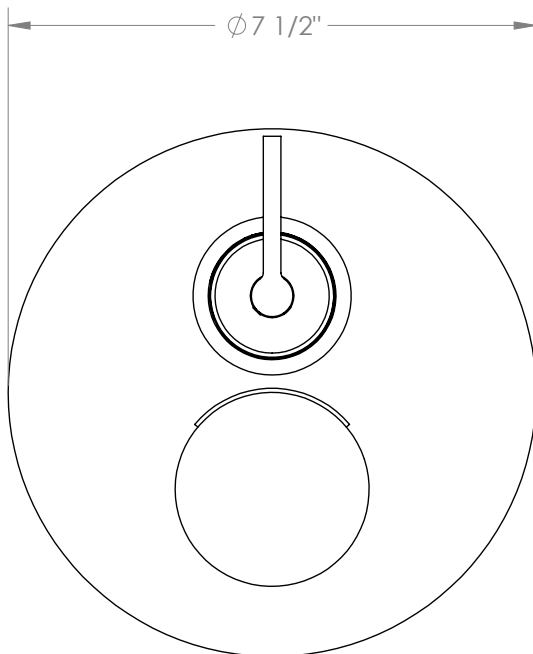

WATERMARK

BROOKLYN, NEW YORK

Elements 21-T20-LKE1

Wall Mounted Thermostatic Shower Trim with
Two Handles

- To be used with SS-TH2000, SS-TH4000, SS-THVD2
- Optional item: EXT51
- All Solid Brass Construction
- Professional Installation Required

Available in all finishes shown on the [Watermark Designs website](https://www.watermark-designs.com)

Meets the applicable requirements of ASME A112.18.1/CSA B125.1, entitled "Plumbing Supply Fittings".