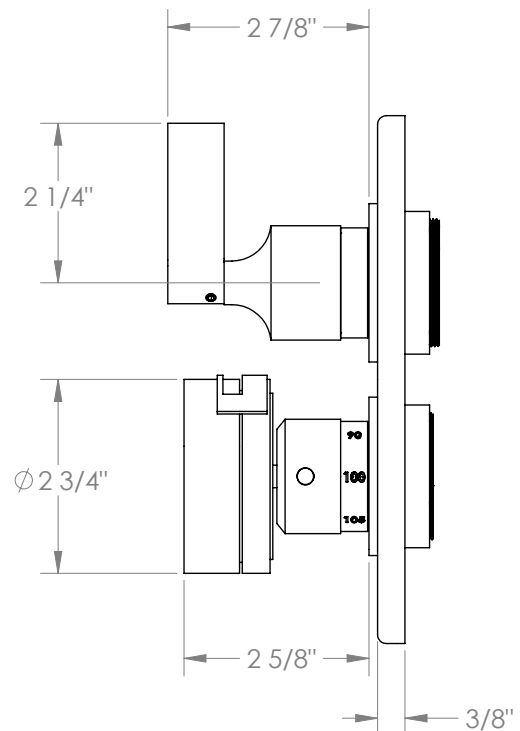

WATERMARK

BROOKLYN, NEW YORK

Elements 21-T20-LKE1

Wall Mounted Thermostatic Shower Trim with
Two Handles

- To be used with SS-TH2000, SS-TH4000, SS-THVD2
- Optional item: EXT51
- All Solid Brass Construction
- Professional Installation Required

Available in all finishes shown on the [Watermark Designs website](https://www.watermark-designs.com)

Meets the applicable requirements of ASME A112.18.1/CSA B125.1, entitled "Plumbing Supply Fittings".

Watermark Designs reserves the right to make revisions without notice to product specifications. All product dimensions are nominal.

Updated: 10/2024

350 Dewitt Ave. Brooklyn, NY 11207 USA | T: 1 718 257 2800 | F: 1 718 257 2144 | customerservice@watermark-designs.com