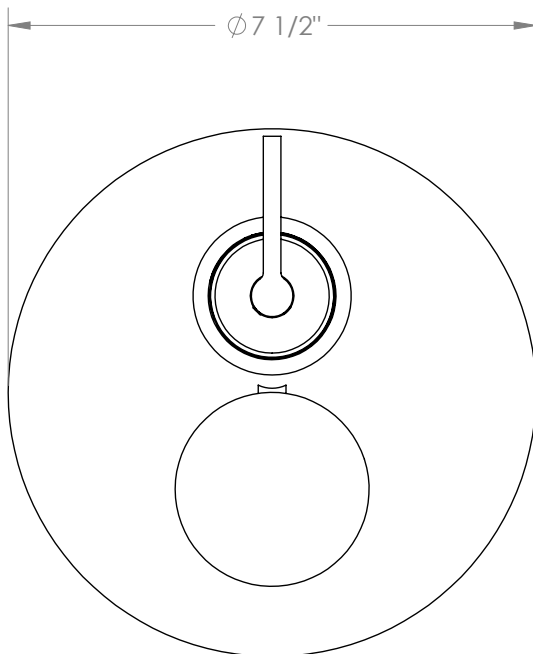

Meets the applicable requirements of ASME A112.18.1/CSA B125.1, entitled "Plumbing Supply Fittings".

Watermark Designs reserves the right to make revisions without notice to product specifications. All product dimensions are nominal.

Updated: 10/2024

350 Dewitt Ave. Brooklyn, NY 11207 USA | T: 1 718 257 2800 | F: 1 718 257 2144 | customerservice@watermark-designs.com