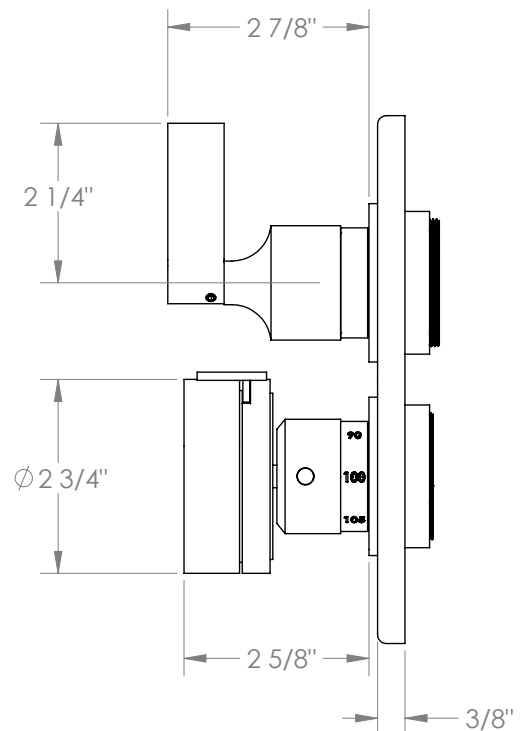

Meets the applicable requirements of ASME A112.18.1/CSA B125.1, entitled "Plumbing Supply Fittings".

Watermark Designs reserves the right to make revisions without notice to product specifications. All product dimensions are nominal.

Updated: 10/2024

350 Dewitt Ave. Brooklyn, NY 11207 USA | T: 1 718 257 2800 | F: 1 718 257 2144 | customerservice@watermark-designs.com