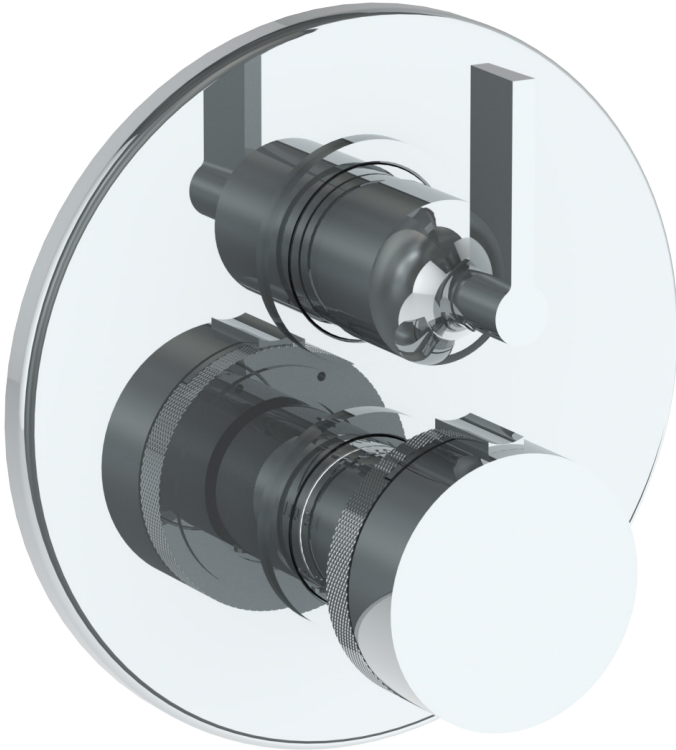

## Elements 21-T20-KNE2

Wall Mounted Thermostatic Shower Trim with  
Two Handles

- To be used with SS-TH2000, SS-TH4000, SS-THVD2
- Optional item: EXT51
- All Solid Brass Construction
- Professional Installation Required