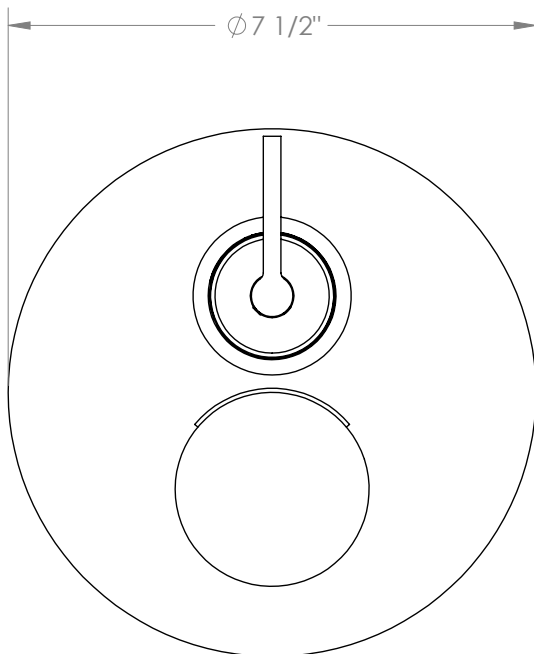

WATERMARK

BROOKLYN, NEW YORK

Elements 21-T20-KNE1

Wall Mounted Thermostatic Shower Trim with
Two Handles

- To be used with SS-TH2000, SS-TH4000, SS-THVD2
- Optional item: EXT51
- All Solid Brass Construction
- Professional Installation Required

Available in all finishes shown on the [Watermark Designs website](https://www.watermark-designs.com)

Meets the applicable requirements of ASME A112.18.1/CSA B125.1, entitled "Plumbing Supply Fittings".