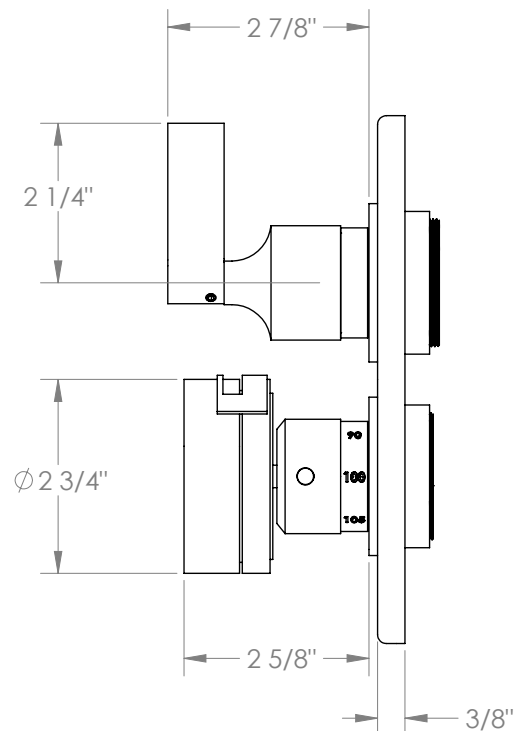

WATERMARK

BROOKLYN, NEW YORK

Elements 21-T20-KNE1

Wall Mounted Thermostatic Shower Trim with
Two Handles

- To be used with SS-TH2000, SS-TH4000, SS-THVD2
- Optional item: EXT51
- All Solid Brass Construction
- Professional Installation Required

Available in all finishes shown on the [Watermark Designs website](https://www.watermark-designs.com)

Meets the applicable requirements of ASME A112.18.1/CSA B125.1, entitled "Plumbing Supply Fittings".

Watermark Designs reserves the right to make revisions without notice to product specifications. All product dimensions are nominal.

Updated: 10/2024

350 Dewitt Ave. Brooklyn, NY 11207 USA | T: 1 718 257 2800 | F: 1 718 257 2144 | customerservice@watermark-designs.com