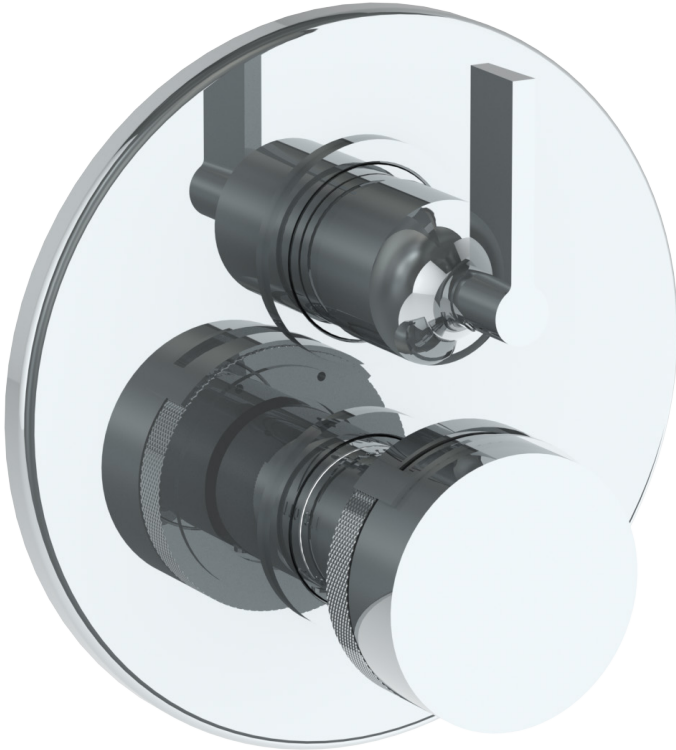

WATERMARK

BROOKLYN, NEW YORK

Elements 21-T20-KNE1

Wall Mounted Thermostatic Shower Trim with
Two Handles

- To be used with SS-TH2000, SS-TH4000, SS-THVD2
- Optional item: EXT51
- All Solid Brass Construction
- Professional Installation Required

Available in all finishes shown on the [Watermark Designs website](https://www.watermark-designs.com)

Meets the applicable requirements of ASME A112.18.1/CSA B125.1, entitled "Plumbing Supply Fittings".