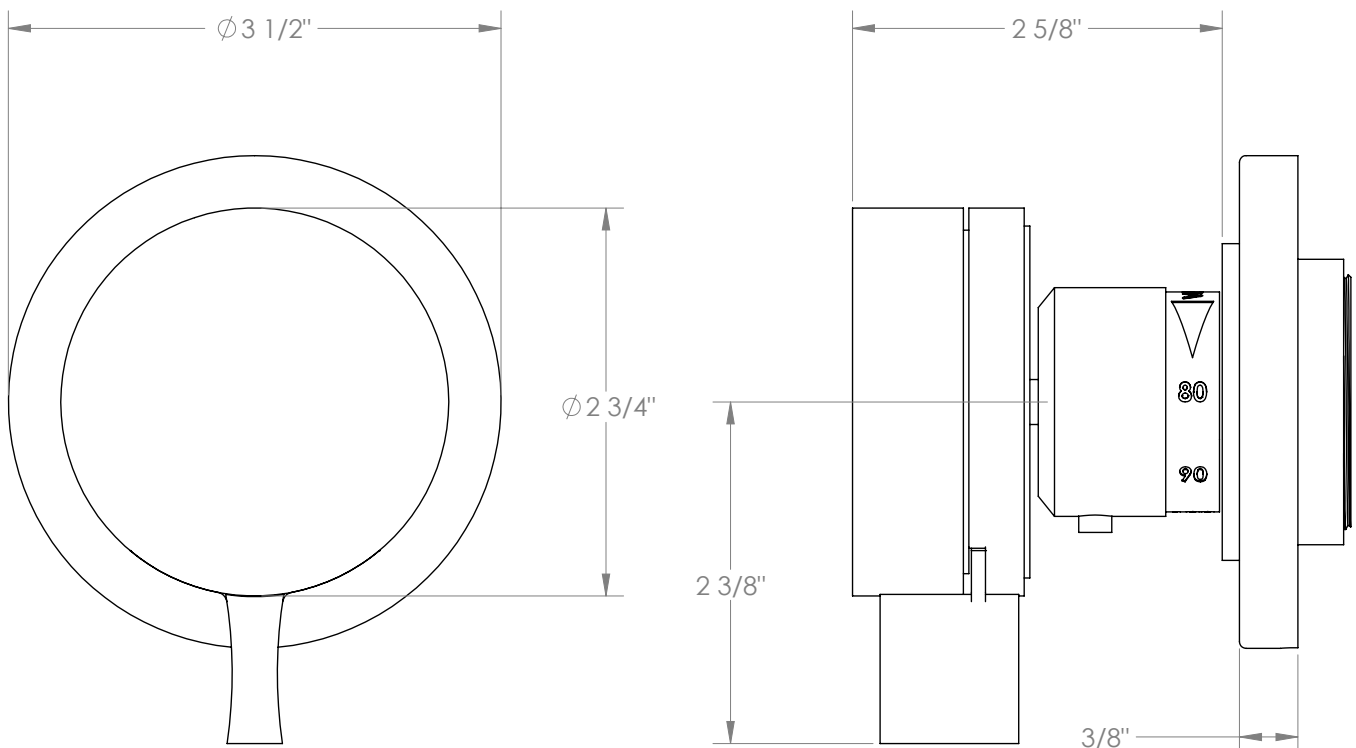

WATERMARK

BROOKLYN, NEW YORK

Elements 21-T15-LKE3

Wall Mounted Mini Thermostatic Shower Trim

- To be used with SS-TH50
- Optional item: EXT41
- All Solid Brass Construction
- Professional Installation Required

Available in all finishes shown on the [Watermark Designs website](#)

Meets the applicable requirements of ASME A112.18.1/CSA B125.1, entitled "Plumbing Supply Fittings".

Watermark Designs reserves the right to make revisions without notice to product specifications. All product dimensions are nominal.