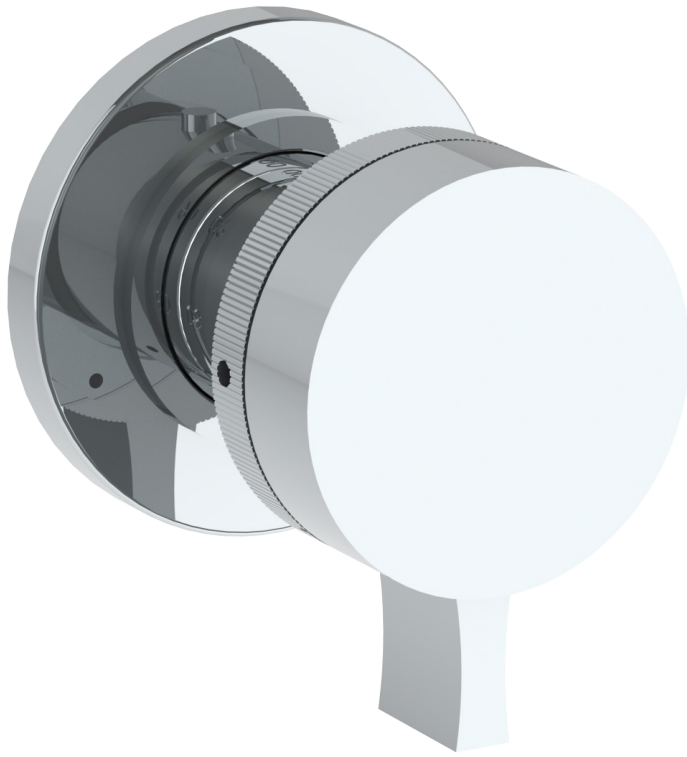

WATERMARK

BROOKLYN, NEW YORK

Elements 21-T15-LKE3

Wall Mounted Mini Thermostatic Shower Trim

- To be used with SS-TH50
- Optional item: EXT41
- All Solid Brass Construction
- Professional Installation Required

Available in all finishes shown on the [Watermark Designs website](#)

Meets the applicable requirements of ASME A112.18.1/CSA B125.1, entitled "Plumbing Supply Fittings".

Watermark Designs reserves the right to make revisions without notice to product specifications. All product dimensions are nominal.