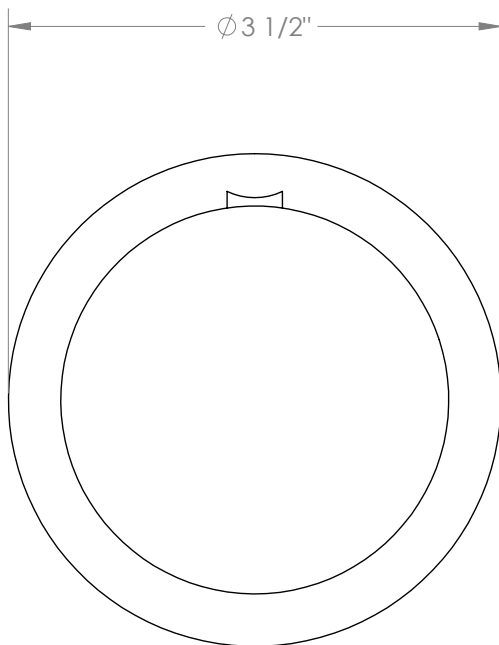

WATERMARK

BROOKLYN, NEW YORK

Elements 21-T15-LKE2

Wall Mounted Mini Thermostatic Shower Trim

- To be used with SS-TH50
- Optional item: EXT41
- All Solid Brass Construction
- Professional Installation Required

Available in all finishes shown on the [Watermark Designs website](#)

Meets the applicable requirements of ASME A112.18.1/CSA B125.1, entitled "Plumbing Supply Fittings".

Watermark Designs reserves the right to make revisions without notice to product specifications. All product dimensions are nominal.