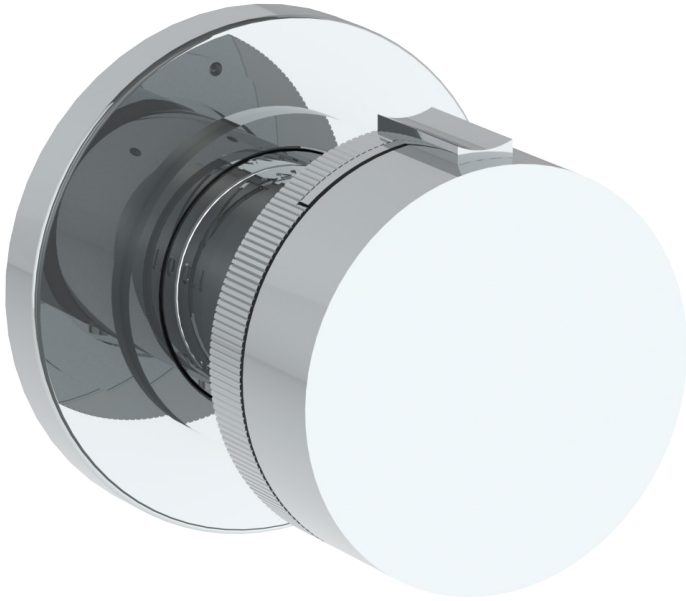

WATERMARK

BROOKLYN, NEW YORK

Elements 21-T15-LKE2

Wall Mounted Mini Thermostatic Shower Trim

- To be used with SS-TH50
- Optional item: EXT41
- All Solid Brass Construction
- Professional Installation Required

Available in all finishes shown on the [Watermark Designs website](#)

Meets the applicable requirements of ASME A112.18.1/CSA B125.1, entitled "Plumbing Supply Fittings".

Watermark Designs reserves the right to make revisions without notice to product specifications. All product dimensions are nominal.