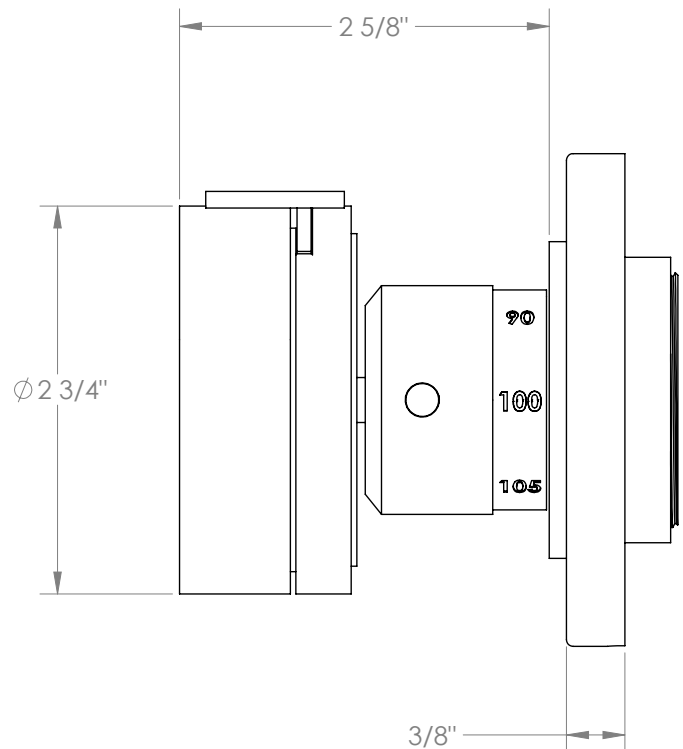

WATERMARK

BROOKLYN, NEW YORK

Elements 21-T15-LKE2

Wall Mounted Mini Thermostatic Shower Trim

- To be used with SS-TH50
- Optional item: EXT41
- All Solid Brass Construction
- Professional Installation Required

Available in all finishes shown on the [Watermark Designs website](#)

Meets the applicable requirements of ASME A112.18.1/CSA B125.1, entitled "Plumbing Supply Fittings".

Watermark Designs reserves the right to make revisions without notice to product specifications. All product dimensions are nominal.