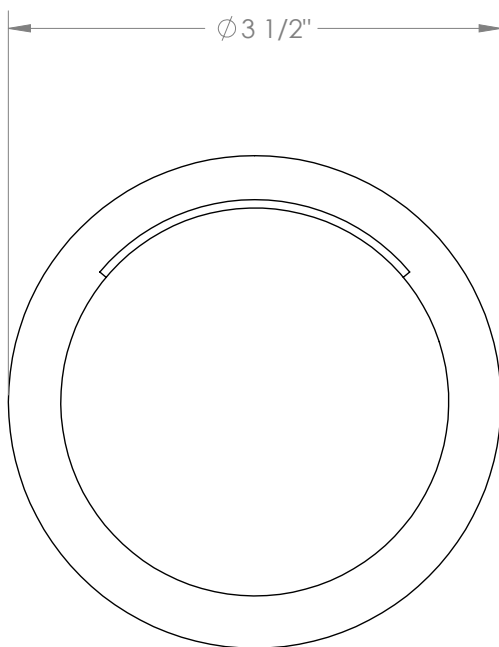

WATERMARK

BROOKLYN, NEW YORK

Elements 21-T15-LKE1

Wall Mounted Mini Thermostatic Shower Trim

- To be used with SS-TH50
- Optional item: EXT41
- All Solid Brass Construction
- Professional Installation Required

Available in all finishes shown on the [Watermark Designs website](#)

Meets the applicable requirements of ASME A112.18.1/CSA B125.1, entitled "Plumbing Supply Fittings".

Watermark Designs reserves the right to make revisions without notice to product specifications. All product dimensions are nominal.