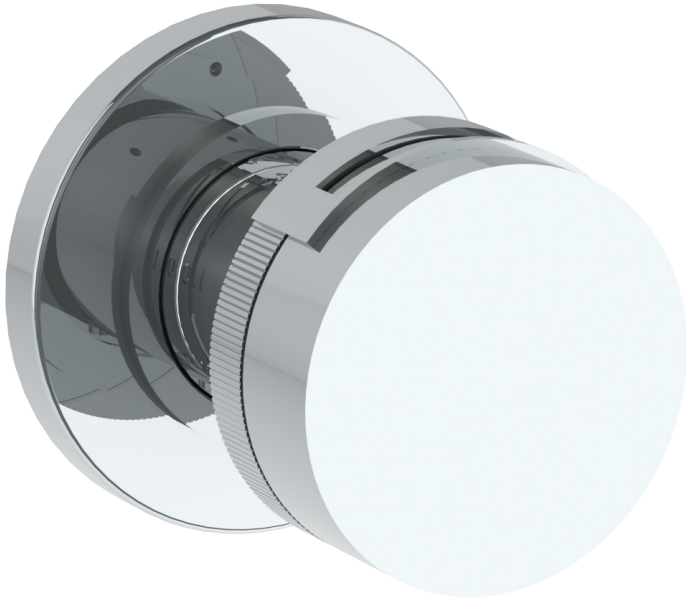

WATERMARK

BROOKLYN, NEW YORK

Elements 21-T15-LKE1

Wall Mounted Mini Thermostatic Shower Trim

- To be used with SS-TH50
- Optional item: EXT41
- All Solid Brass Construction
- Professional Installation Required

Available in all finishes shown on the [Watermark Designs website](#)

Meets the applicable requirements of ASME A112.18.1/CSA B125.1, entitled "Plumbing Supply Fittings".

Watermark Designs reserves the right to make revisions without notice to product specifications. All product dimensions are nominal.