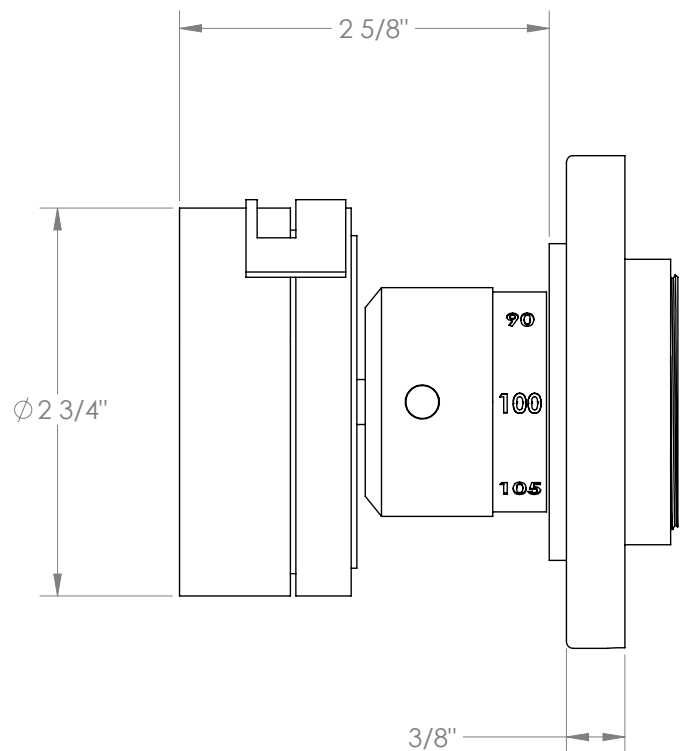

WATERMARK

BROOKLYN, NEW YORK

Elements 21-T15-LKE1

Wall Mounted Mini Thermostatic Shower Trim

- To be used with SS-TH50
- Optional item: EXT41
- All Solid Brass Construction
- Professional Installation Required

Available in all finishes shown on the [Watermark Designs website](#)

Meets the applicable requirements of ASME A112.18.1/CSA B125.1, entitled "Plumbing Supply Fittings".

Watermark Designs reserves the right to make revisions without notice to product specifications. All product dimensions are nominal.