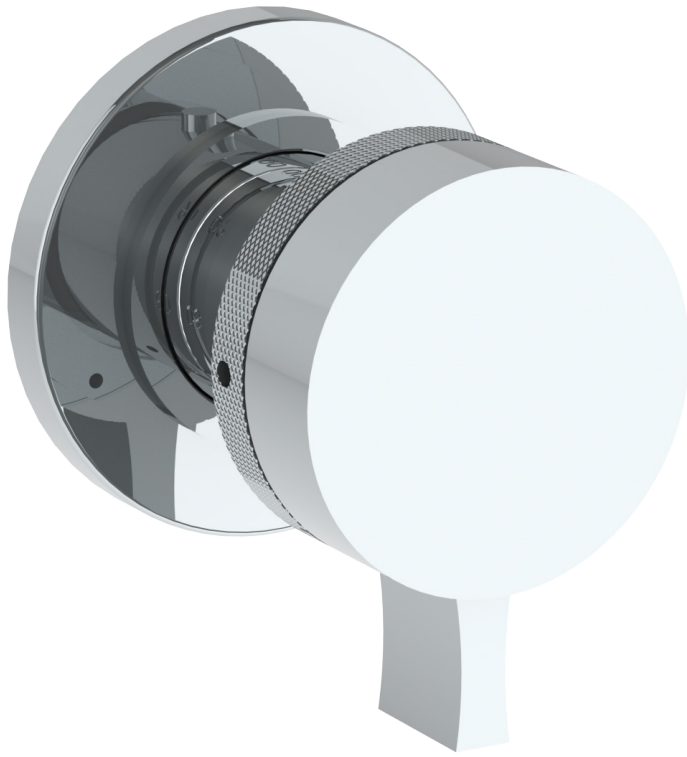

WATERMARK

BROOKLYN, NEW YORK

Elements 21-T15-KNE3

Wall Mounted Mini Thermostatic Shower Trim

- To be used with SS-TH50
- Optional item: EXT41
- All Solid Brass Construction
- Professional Installation Required

Available in all finishes shown on the [Watermark Designs website](#)

Meets the applicable requirements of ASME A112.18.1/CSA B125.1, entitled "Plumbing Supply Fittings".

Watermark Designs reserves the right to make revisions without notice to product specifications. All product dimensions are nominal.