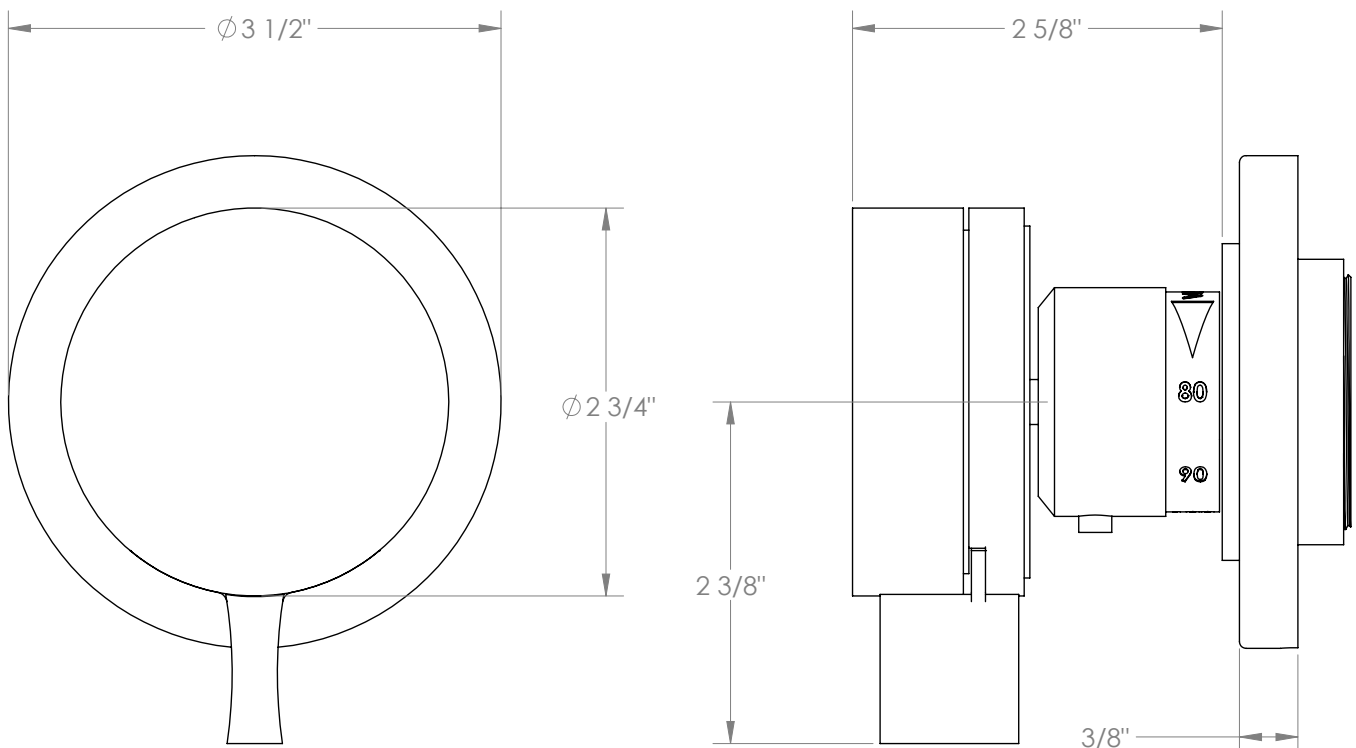

WATERMARK

BROOKLYN, NEW YORK

Elements 21-T15-KNE3

Wall Mounted Mini Thermostatic Shower Trim

- To be used with SS-TH50
- Optional item: EXT41
- All Solid Brass Construction
- Professional Installation Required

Available in all finishes shown on the [Watermark Designs website](#)

Meets the applicable requirements of ASME A112.18.1/CSA B125.1, entitled "Plumbing Supply Fittings".

Watermark Designs reserves the right to make revisions without notice to product specifications. All product dimensions are nominal.