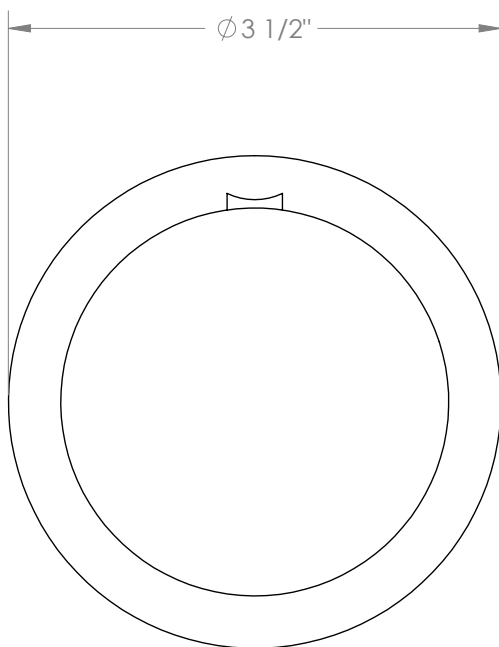

WATERMARK

BROOKLYN, NEW YORK

Elements 21-T15-KNE2

Wall Mounted Mini Thermostatic Shower Trim

- To be used with SS-TH50
- Optional item: EXT41
- All Solid Brass Construction
- Professional Installation Required

Available in all finishes shown on the [Watermark Designs website](#)

Meets the applicable requirements of ASME A112.18.1/CSA B125.1, entitled "Plumbing Supply Fittings".

Watermark Designs reserves the right to make revisions without notice to product specifications. All product dimensions are nominal.