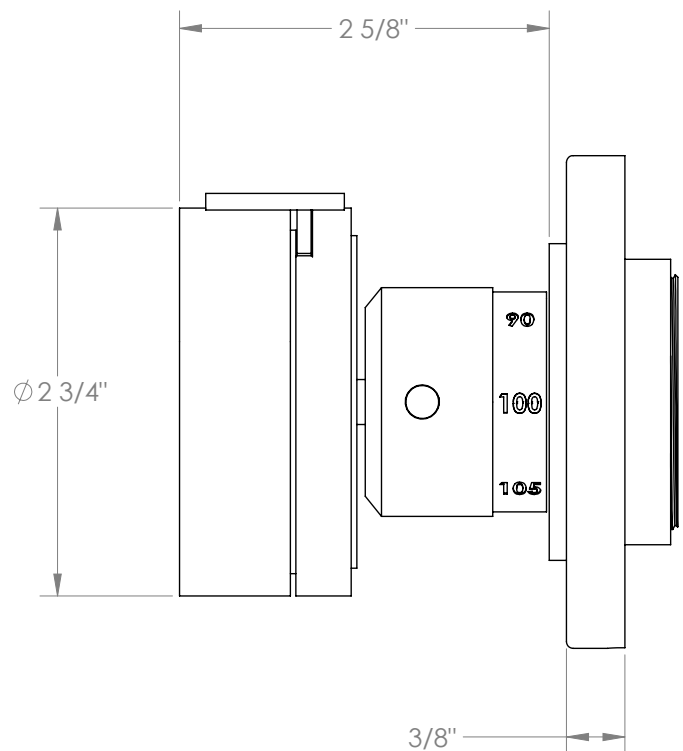

WATERMARK

BROOKLYN, NEW YORK

Elements 21-T15-KNE2

Wall Mounted Mini Thermostatic Shower Trim

- To be used with SS-TH50
- Optional item: EXT41
- All Solid Brass Construction
- Professional Installation Required

Available in all finishes shown on the [Watermark Designs website](#)

Meets the applicable requirements of ASME A112.18.1/CSA B125.1, entitled "Plumbing Supply Fittings".

Watermark Designs reserves the right to make revisions without notice to product specifications. All product dimensions are nominal.