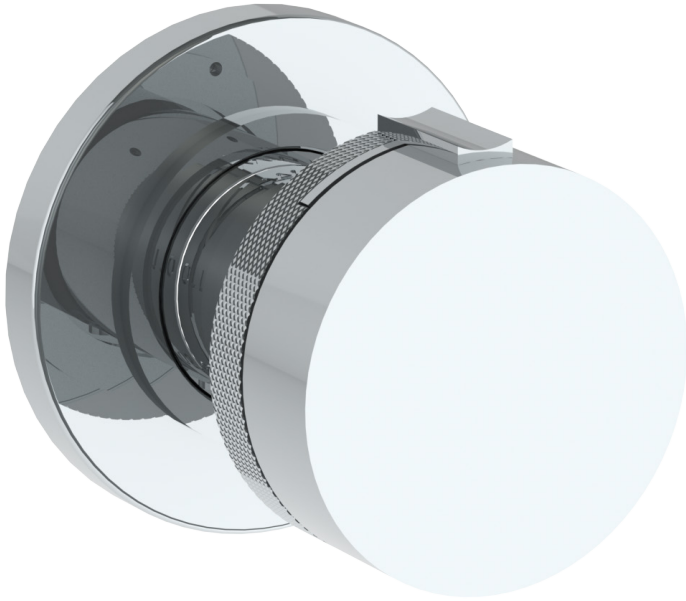

WATERMARK

BROOKLYN, NEW YORK

Elements 21-T15-KNE2

Wall Mounted Mini Thermostatic Shower Trim

- To be used with SS-TH50
- Optional item: EXT41
- All Solid Brass Construction
- Professional Installation Required

Available in all finishes shown on the [Watermark Designs website](#)

Meets the applicable requirements of ASME A112.18.1/CSA B125.1, entitled "Plumbing Supply Fittings".

Watermark Designs reserves the right to make revisions without notice to product specifications. All product dimensions are nominal.