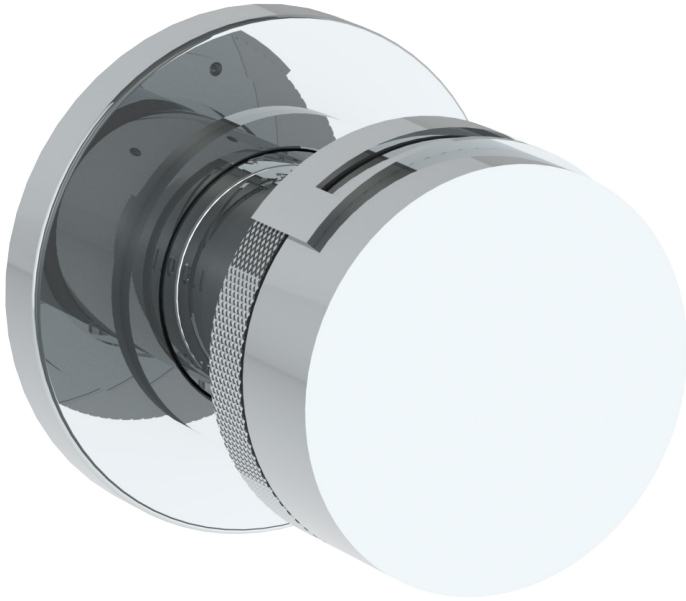

WATERMARK

BROOKLYN, NEW YORK

Elements 21-T15-KNE1

Wall Mounted Mini Thermostatic Shower Trim

- To be used with SS-TH50
- Optional item: EXT41
- All Solid Brass Construction
- Professional Installation Required

Available in all finishes shown on the [Watermark Designs website](#)

Meets the applicable requirements of ASME A112.18.1/CSA B125.1, entitled "Plumbing Supply Fittings".

Watermark Designs reserves the right to make revisions without notice to product specifications. All product dimensions are nominal.