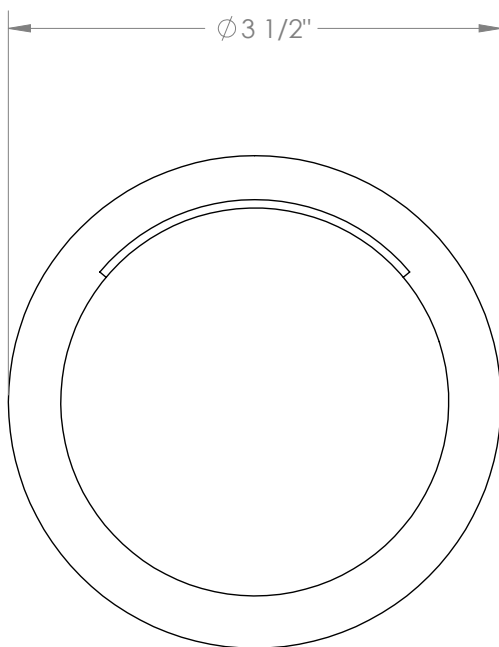

WATERMARK

BROOKLYN, NEW YORK

Elements 21-T15-KNE1

Wall Mounted Mini Thermostatic Shower Trim

- To be used with SS-TH50
- Optional item: EXT41
- All Solid Brass Construction
- Professional Installation Required

Available in all finishes shown on the [Watermark Designs website](#)

Meets the applicable requirements of ASME A112.18.1/CSA B125.1, entitled "Plumbing Supply Fittings".

Watermark Designs reserves the right to make revisions without notice to product specifications. All product dimensions are nominal.