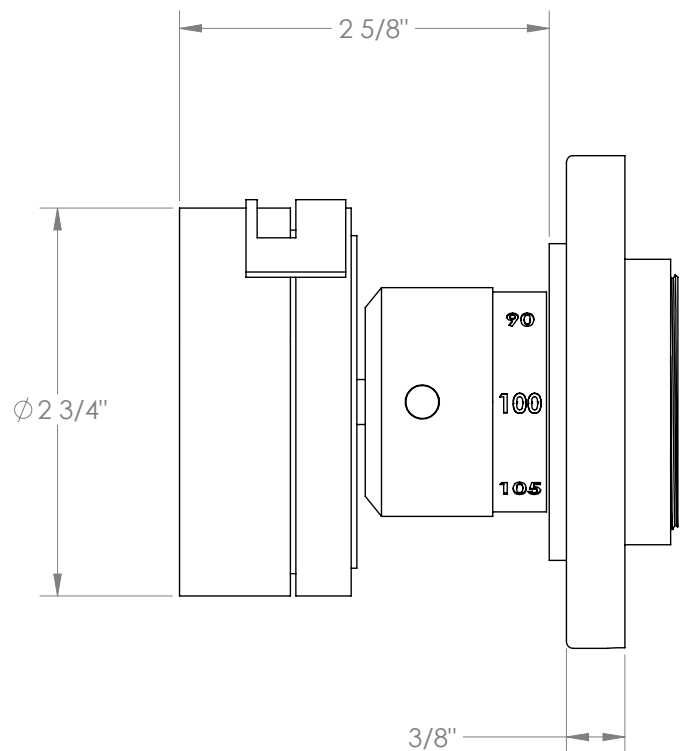

WATERMARK

BROOKLYN, NEW YORK

Elements 21-T15-KNE1

Wall Mounted Mini Thermostatic Shower Trim

- To be used with SS-TH50
- Optional item: EXT41
- All Solid Brass Construction
- Professional Installation Required

Available in all finishes shown on the [Watermark Designs website](#)

Meets the applicable requirements of ASME A112.18.1/CSA B125.1, entitled "Plumbing Supply Fittings".

Watermark Designs reserves the right to make revisions without notice to product specifications. All product dimensions are nominal.