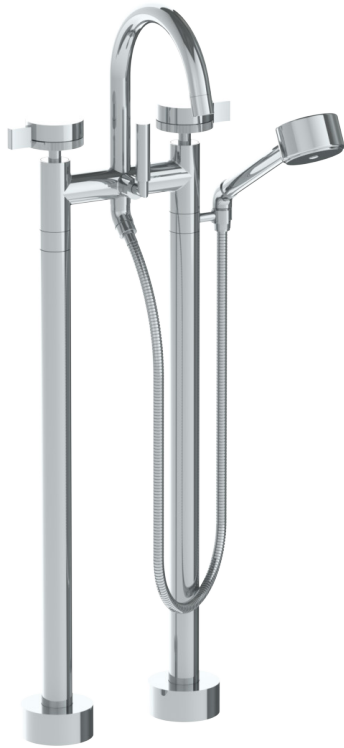

WATERMARK

BROOKLYN, NEW YORK

Elements 21-8.3V-LKE3

Floor Standing Gooseneck Bath Set with Volume Hand Shower

- 3/4"-14 NPT Male Floor Connection
- 1/4 Turn Ceramic Cartridge
- All Solid Brass Construction
- Professional Installation Required

Available in all finishes shown on the [Watermark Designs website](#)

Meets the applicable requirements of ASME A112.18.1/CSA B125.1, entitled "Plumbing Supply Fittings".

Watermark Designs reserves the right to make revisions without notice to product specifications. All product dimensions are nominal.