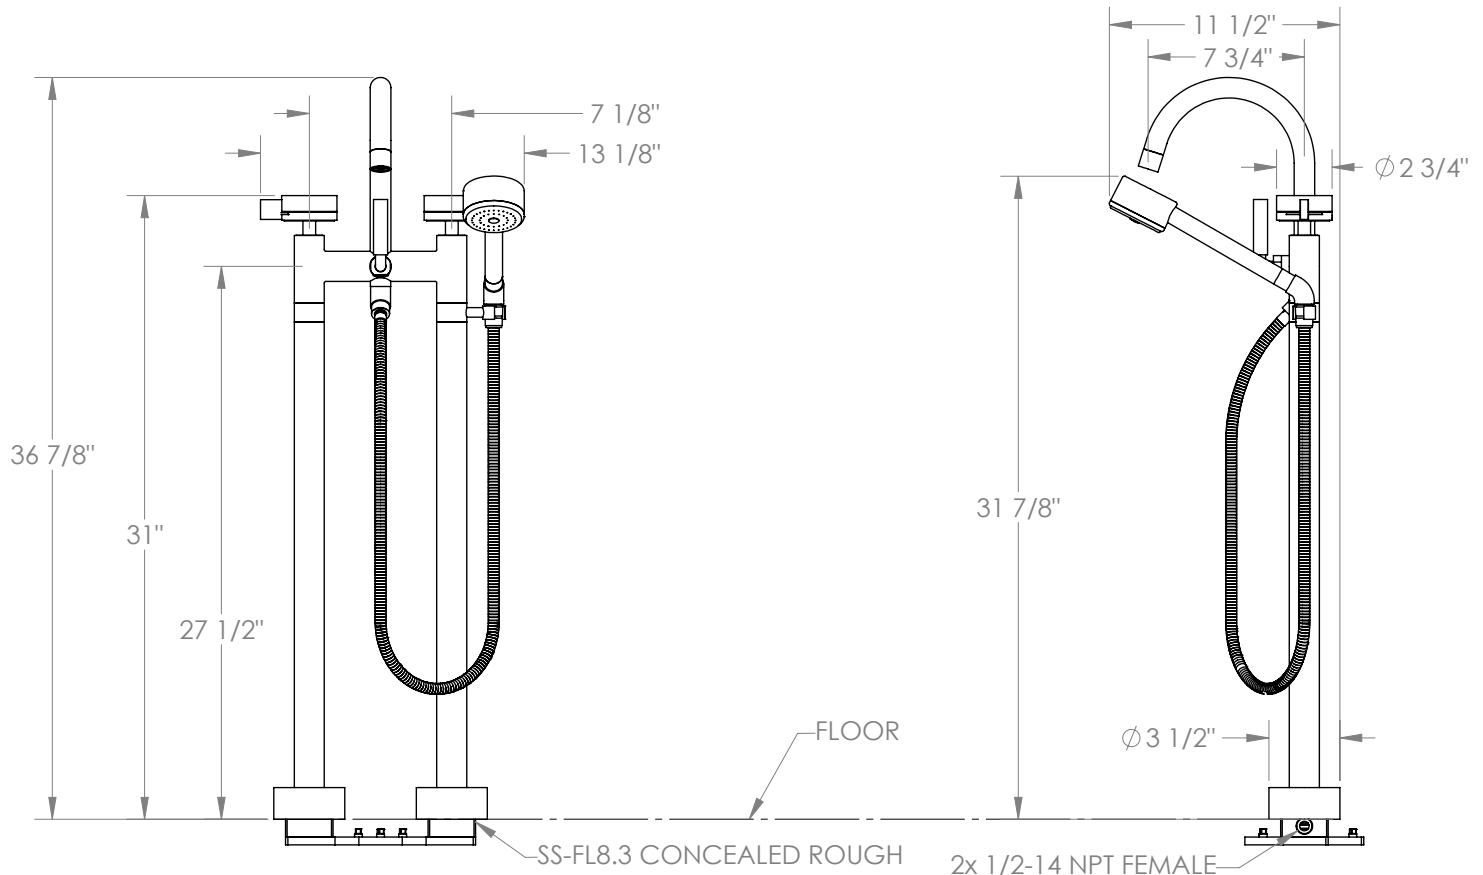

WATERMARK

BROOKLYN, NEW YORK

Elements 21-8.3V-LKE3

Floor Standing Gooseneck Bath Set with Volume Hand Shower

- 3/4"-14 NPT Male Floor Connection
- 1/4 Turn Ceramic Cartridge
- All Solid Brass Construction
- Professional Installation Required

Available in all finishes shown on the [Watermark Designs website](#)

Meets the applicable requirements of ASME A112.18.1/CSA B125.1, entitled "Plumbing Supply Fittings".

Watermark Designs reserves the right to make revisions without notice to product specifications. All product dimensions are nominal.