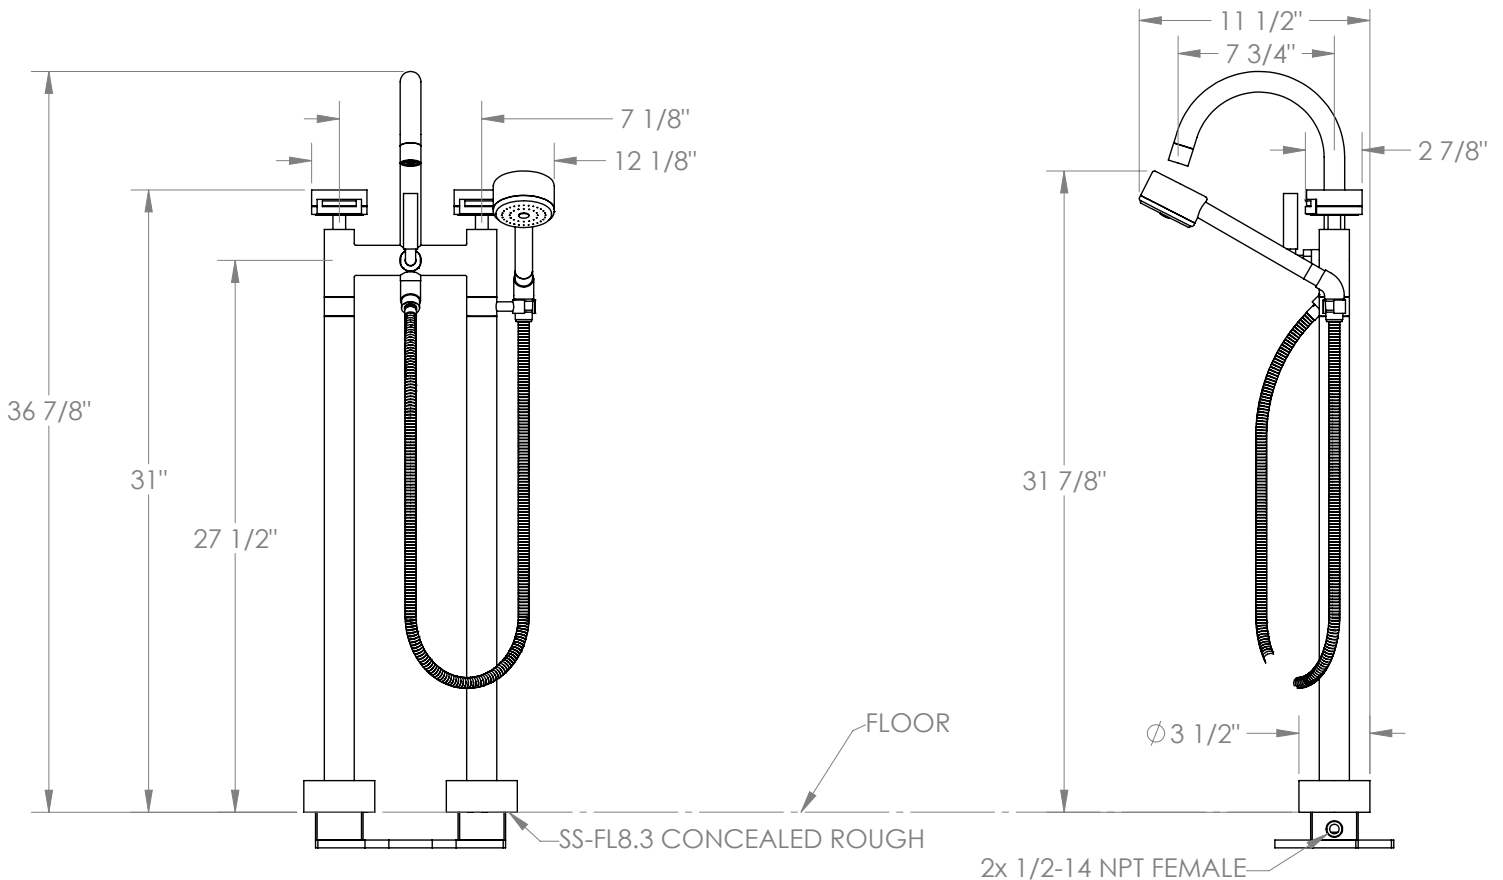

WATERMARK

BROOKLYN, NEW YORK

Elements 21-8.3V-LKE1

Floor Standing Gooseneck Bath Set with Volume
Hand Shower

- 3/4"-14 NPT Male Floor Connection
- 1/4 Turn Ceramic Cartridge
- All Solid Brass Construction
- Professional Installation Required

Available in all finishes shown on the [Watermark Designs website](#)

Meets the applicable requirements of ASME A112.18.1/CSA B125.1, entitled "Plumbing Supply Fittings".

Watermark Designs reserves the right to make revisions without notice to product specifications. All product dimensions are nominal.