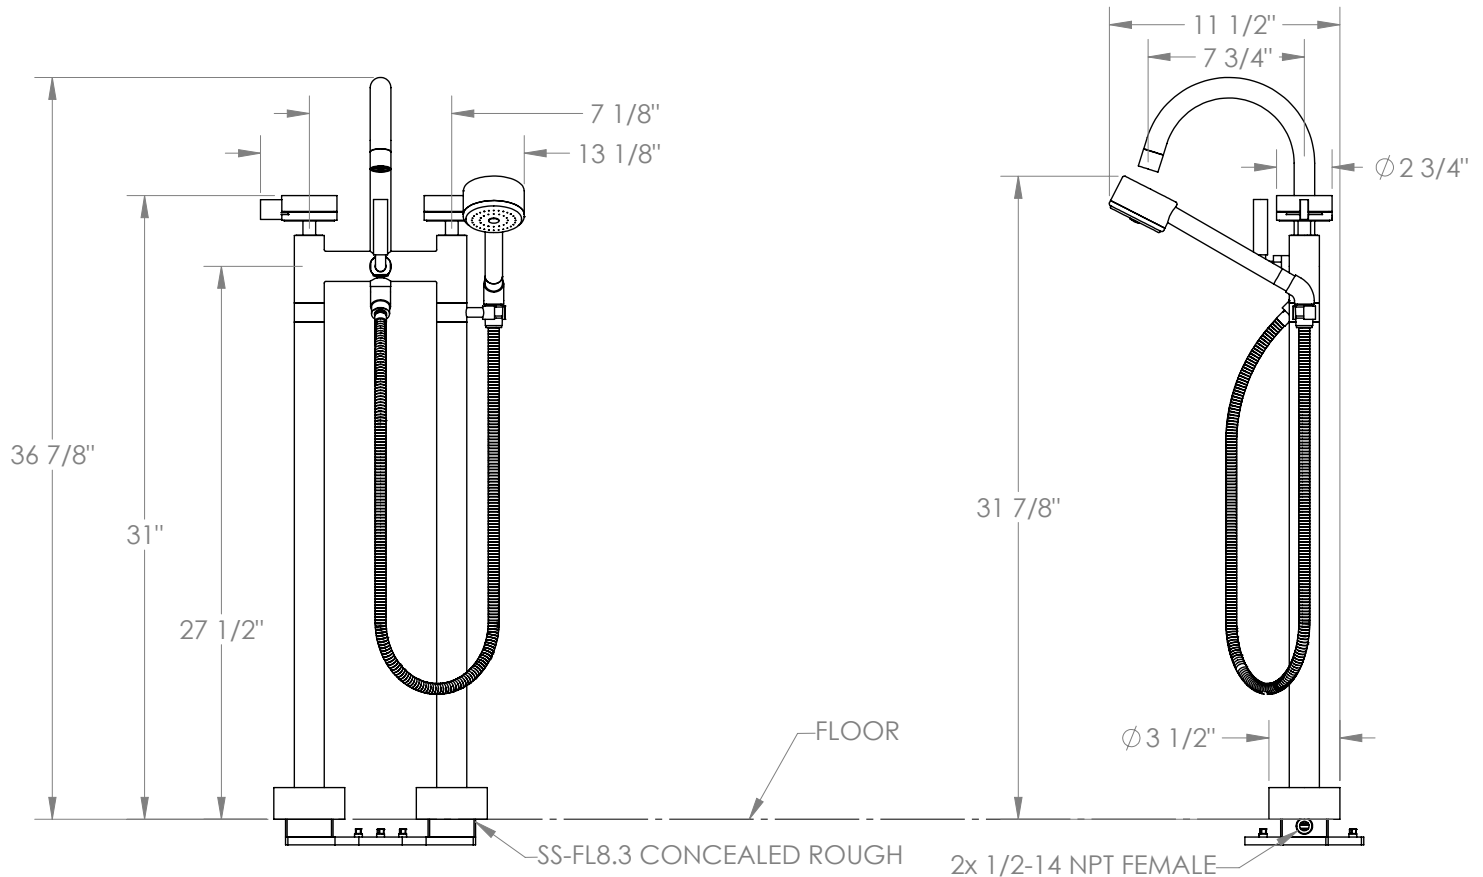

## Elements 21-8.3V-KNE3

Floor Standing Gooseneck Bath Set with Volume Hand Shower

- 3/4"-14 NPT Male Floor Connection
- 1/4 Turn Ceramic Cartridge
- All Solid Brass Construction
- Professional Installation Required

Available in all finishes shown on the [Watermark Designs website](#)

Meets the applicable requirements of ASME A112.18.1/CSA B125.1, entitled "Plumbing Supply Fittings".

Watermark Designs reserves the right to make revisions without notice to product specifications. All product dimensions are nominal.