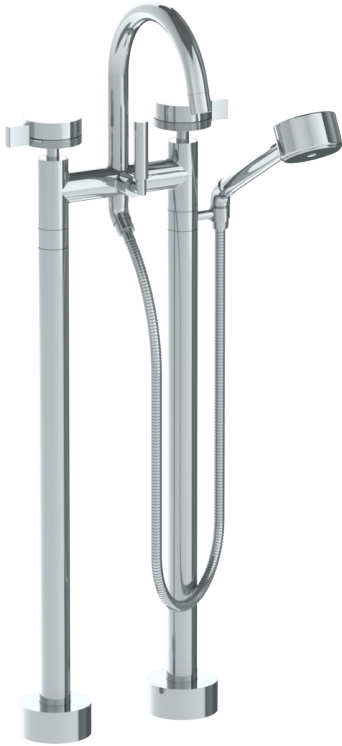

## Elements 21-8.3V-KNE3

Floor Standing Gooseneck Bath Set with Volume Hand Shower

- 3/4"-14 NPT Male Floor Connection
- 1/4 Turn Ceramic Cartridge
- All Solid Brass Construction
- Professional Installation Required

Available in all finishes shown on the [Watermark Designs website](#)

Meets the applicable requirements of ASME A112.18.1/CSA B125.1, entitled "Plumbing Supply Fittings".

Watermark Designs reserves the right to make revisions without notice to product specifications. All product dimensions are nominal.