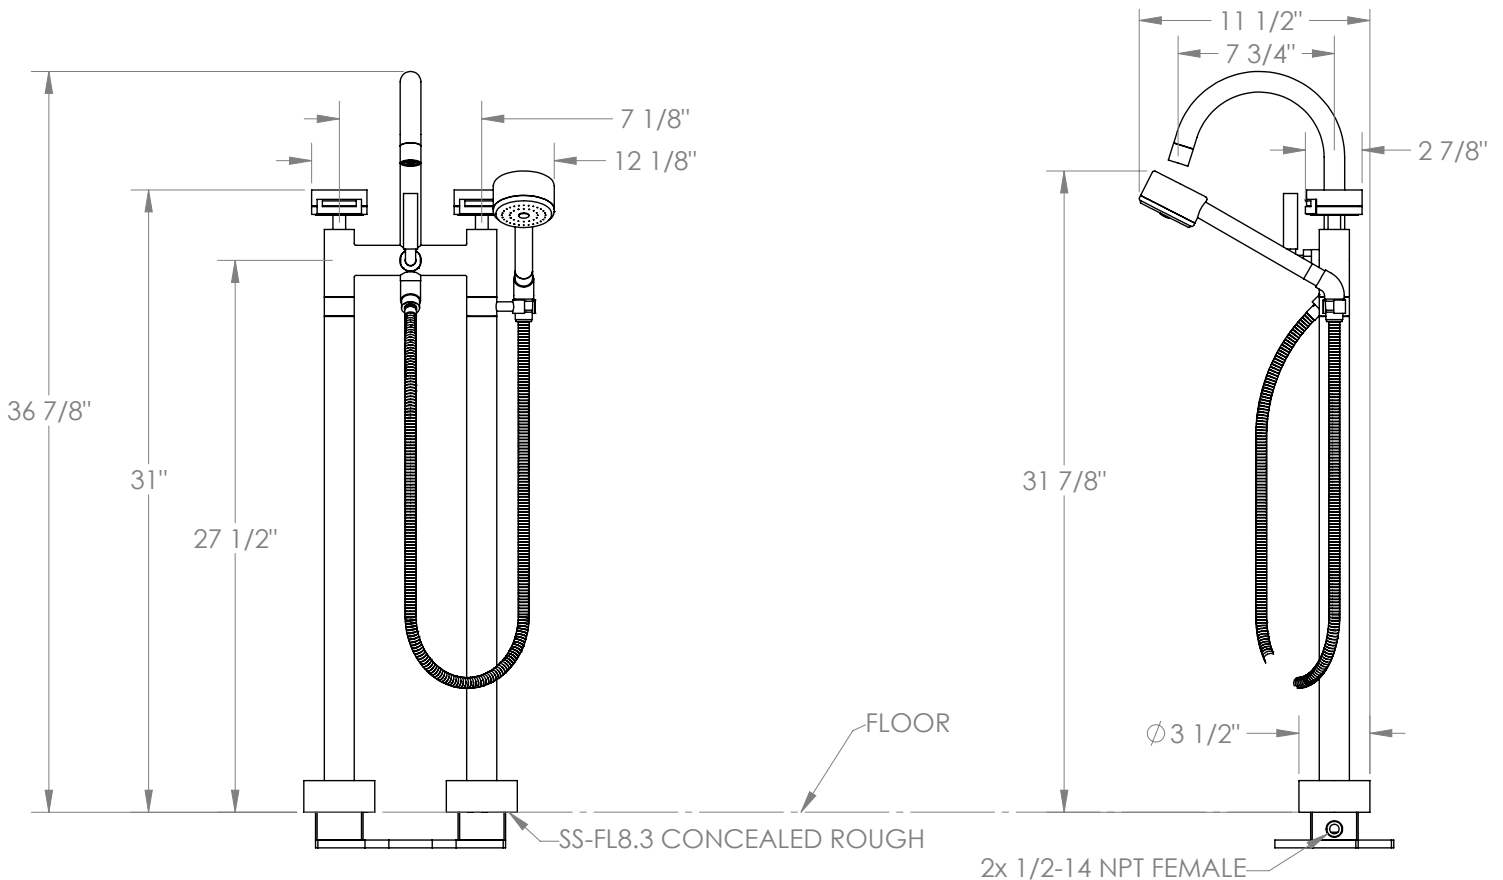

WATERMARK

BROOKLYN, NEW YORK

Elements 21-8.3V-KNE1

Floor Standing Gooseneck Bath Set with Volume
Hand Shower

- 3/4"-14 NPT Male Floor Connection
- 1/4 Turn Ceramic Cartridge
- All Solid Brass Construction
- Professional Installation Required

Available in all finishes shown on the [Watermark Designs website](#)

Meets the applicable requirements of ASME A112.18.1/CSA B125.1, entitled "Plumbing Supply Fittings".

Watermark Designs reserves the right to make revisions without notice to product specifications. All product dimensions are nominal.